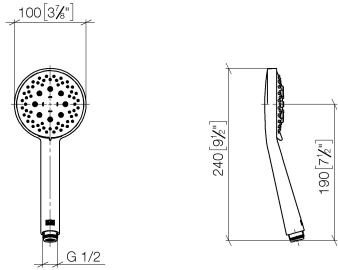

Hand shower FlowReduce - Brushed Chrome

IMO

28 018 979

- Three or five settings: COMPACT RAIN, COMPACT SOFT FLOW, COMPACT AQUAPRESSURE FLOW, max. flow rate 6.8 l/min (at 3 bar)
- with anti-scale system
- spray head Ø 100mm
- 1/2" connection
- Function from: 6 l/min
- This product can help a building meet the requirements of Green Building Rating Systems, e.g. LEED®, BREEAM®, DGNB

Intrinsic protection against back flow.

Fits: IMO, LULU, MADISON, MEM, TARA, CL.1, LISSÉ, VAIA, META, CYO

	Brushed Chrome	28 018 979-93 0010
	Chrome	28 018 979-00
	Chrome	28 018 979-00 0010
	Brushed Platinum	28 018 979-06
	Brushed Platinum	28 018 979-06 0010
	Platinum	28 018 979-08
	Platinum	28 018 979-08 0010
	Dark Brass matt	28 018 979-16 0010
	Dark Bronze matt	28 018 979-17 0010
	Dark Chrome	28 018 979-19
	Dark Chrome	28 018 979-19 0010
	Light Gold	28 018 979-26 0010
	Light Gold	28 018 979-26
	Brushed Light Gold	28 018 979-27 0010
	Brushed Light Gold	28 018 979-27
	Brushed Durabrass (23kt Gold)	28 018 979-28
	Brushed Durabrass (23kt Gold)	28 018 979-28 0010
	Matte Black	28 018 979-33
	Matte Black	28 018 979-33 0010
	Brushed Bronze	28 018 979-42 0010
	Brushed Bronze	28 018 979-42
	Brushed Champagne (22kt Gold)	28 018 979-46
	Brushed Champagne (22kt Gold)	28 018 979-46 0010
	Champagne (22kt Gold)	28 018 979-47
	Champagne (22kt Gold)	28 018 979-47 0010
	Brushed Chrome	28 018 979-93

Hand shower FlowReduce - Brushed Chrome

IMO

28 018 979

	Brushed Dark Platinum	28 018 979-99
	Brushed Dark Platinum	28 018 979-99 0010

28 018 979

mm [inches]

Flow rate chart

Certificates

LGA_29984.

Spare parts list

No.	Item Number	Name	Quantity used	Delivery time
1	09 23 01 039 90	sieve	1	2