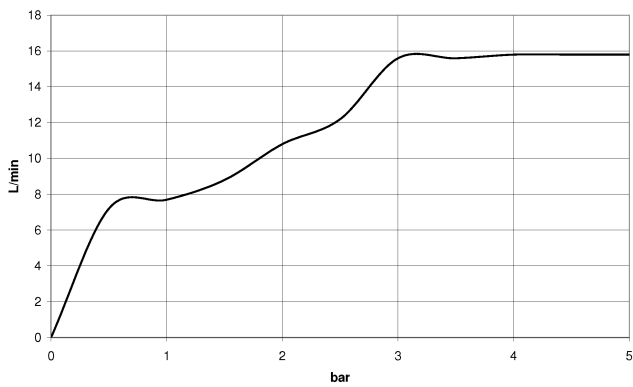

28 018 979

- Three or five settings: COMPACT RAIN, COMPACT SOFT FLOW, COMPACT AQUAPRESSURE FLOW, max. flow rate 15 l/min (at 3 bar)
- with anti-scale system
- spray head Ø 100mm
- 1/2" connection
- WRAS 2210003
- Function from: 7 l/min

Hand shower - Brushed Dark Platinum

IMO

28 018 979

	Brushed Chrome	28 018 979-93 0010
	Brushed Dark Platinum	28 018 979-99 0010

28 018 979

mm [inches]

Flow rate chart

Certificates