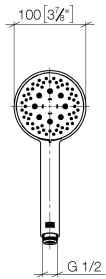

28 018 979

- Three or five settings: COMPACT RAIN, COMPACT SOFT FLOW, COMPACT AQUAPRESSURE FLOW, max. flow rate 15 l/min (at 3 bar)
- with anti-scale system
- spray head Ø 100mm
- 1/2" connection
- WRAS 2210003
- Function from: 7 l/min

Hand shower - Brushed Dark Platinum

IMO

28 018 979

	Brushed Chrome	28 018 979-93 0010
	Brushed Dark Platinum	28 018 979-99 0010

28 018 979

mm [inches]

Flow rate chart

Certificates

LGA_29984.

DVGW_DW-
6517DN0129.

WRAS_2210003.

28 018 979

Parts for other finishes can be found here: [Chrome](#)

Spare parts list

No.	Item Number	Name	Quantity used	Delivery time
1	09 23 01 039 90	sieve	1	2