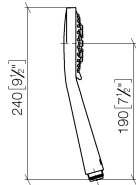

28 018 979

- Three or five settings: COMPACT RAIN, COMPACT SOFT FLOW, COMPACT AQUAPRESSURE FLOW, max. flow rate 15 l/min (at 3 bar)
- with anti-scale system
- spray head Ø 100mm
- 1/2" connection
- WRAS 2210003
- Function from: 7 l/min

Hand shower - Brushed Dark Platinum

IMO

28 018 979

	Brushed Chrome	28 018 979-93 0010
	Brushed Dark Platinum	28 018 979-99 0010

28 018 979

mm [inches]

Flow rate chart

Certificates

LGA_29984.

DVGW_DW-
6517DN0129.

WRAS_2210003.

28 018 979

Parts for other finishes can be found here: [Chrome](#)

Spare parts list

No.	Item Number	Name	Quantity used	Delivery time
1	09 23 01 039 90	sieve	1	2