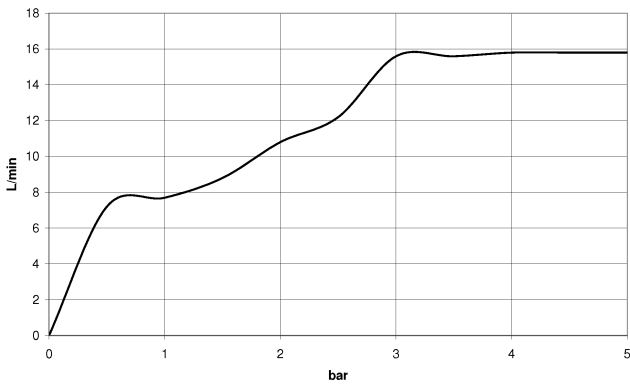

Hand shower - Chrome

IMO

28 019 979

28 019 979

mm [inches]

Flow rate chart

Certificates

LGA_29985.