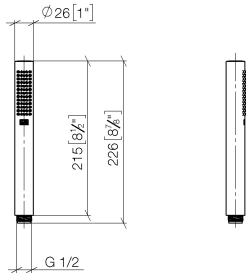

28 019 979

- COMPACT RAIN, max. flow rate 15 l/min (at 3 bar)
- with anti-scale system
- 1/2" connection
- WRAS 2112017

Intrinsic protection against back flow.

Fits: IMO, LULU, MADISON, MEM, TARA,
CL.1, LISSÉ, VAIA, META, CYO

Hand shower - Chrome

IMO

28 019 979

28 019 979

mm [inches]

Flow rate chart

Certificates

LGA_29985.