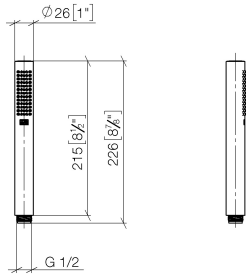

28 019 979

- COMPACT RAIN, max. flow rate 15 l/min (at 3 bar)
- with anti-scale system
- 1/2" connection
- WRAS 2112017

Intrinsic protection against back flow.

Fits: IMO, LULU, MADISON, MEM, TARA,
CL.1, LISSÉ, VAIA, META, CYO

Hand shower - Dark Chrome

IMO

28 019 979

28 019 979

mm [inches]

Flow rate chart

Certificates

LGA_29985.