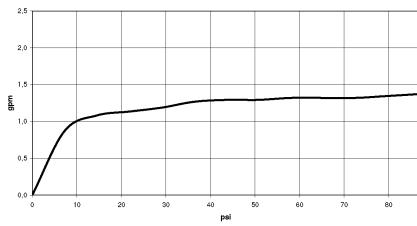

28 025 979

- spray head Ø 100mm
- COMPACT RAIN, max. flow rate 5 l/min (at 3 bar)
- with anti-scale system
- 1/2" connection
- This product can help a building meet the requirements of Green Building Rating Systems, e.g. LEED®, BREEAM®, DGNB

Intrinsic protection against back flow.

Fits: IMO, LULU, MADISON, MEM, TARA, CL.1, LISSÉ, VAIA, META, CYO

	Platinum	28 025 979-08 0010
	Chrome	28 025 979-00 0010
	Brushed Platinum	28 025 979-06 0010
	Dark Chrome	28 025 979-19 0010
	Light Gold	28 025 979-26 0010
	Brushed Durabronze (23kt Gold)	28 025 979-28 0010
	Matte Black	28 025 979-33 0010
	Brushed Champagne (22kt Gold)	28 025 979-46 0010
	Champagne (22kt Gold)	28 025 979-47 0010
	Brushed Chrome	28 025 979-93 0010
	Brushed Dark Platinum	28 025 979-99 0010

28 025 979

mm [inches]

Flow rate chart

28 025 979

Product version from 4/1/2023

Parts for other
finishes can be found
here: [Chrome](#)

SERIES-VARIOUS Hand shower FlowReduce - Platinum

IMO