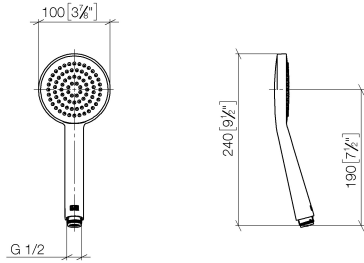

28 025 979

- spray head Ø 100mm
- COMPACT RAIN, max. flow rate 5 l/min (at 3 bar)
- with anti-scale system
- 1/2" connection
- This product can help a building meet the requirements of Green Building Rating Systems, e.g. LEED®, BREEAM®, DGNB

Intrinsic protection against back flow.

Fits: IMO, LULU, MADISON, MEM, TARA, CL.1, LISSÉ, VAIA, META, CYO

	Platinum	28 025 979-08 0010
	Chrome	28 025 979-00 0010
	Brushed Platinum	28 025 979-06 0010
	Dark Chrome	28 025 979-19 0010
	Light Gold	28 025 979-26 0010
	Brushed Durabronze (23kt Gold)	28 025 979-28 0010
	Matte Black	28 025 979-33 0010
	Brushed Champagne (22kt Gold)	28 025 979-46 0010
	Champagne (22kt Gold)	28 025 979-47 0010
	Brushed Chrome	28 025 979-93 0010
	Brushed Dark Platinum	28 025 979-99 0010

28 025 979

mm [inches]

Flow rate chart

28 025 979

Product version from 4/1/2023

Parts for other
finishes can be found
here: [Chrome](#)

SERIES-VARIOUS Hand shower FlowReduce - Platinum

IMO