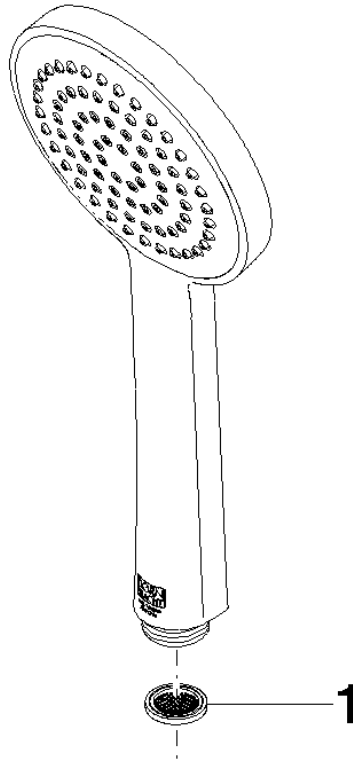

28 025 979

- spray head Ø 100mm
- COMPACT RAIN, max. flow rate 5 l/min (at 3 bar)
- with anti-scale system
- 1/2" connection
- This product can help a building meet the requirements of Green Building Rating Systems, e.g. LEED®, BREEAM®, DGNB

Intrinsic protection against back flow.

Fits: IMO, LULU, MADISON, MEM, TARA, CL.1, LISSÉ, VAIA, META, CYO

	Platinum	28 025 979-08 0010
	Chrome	28 025 979-00 0010
	Brushed Platinum	28 025 979-06 0010
	Dark Chrome	28 025 979-19 0010
	Light Gold	28 025 979-26 0010
	Brushed Durabronze (23kt Gold)	28 025 979-28 0010
	Matte Black	28 025 979-33 0010
	Brushed Champagne (22kt Gold)	28 025 979-46 0010
	Champagne (22kt Gold)	28 025 979-47 0010
	Brushed Chrome	28 025 979-93 0010
	Brushed Dark Platinum	28 025 979-99 0010

28 025 979

mm [inches]

Flow rate chart

28 025 979

Product version from 4/1/2023

Parts for other
finishes can be found
here: [Chrome](#)

SERIES-VARIOUS Hand shower FlowReduce - Platinum

IMO