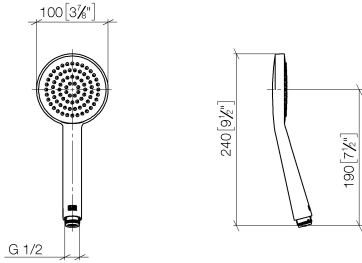

SERIES-VARIOUS Hand shower - Brushed Durabron (23kt Gold)

IMO

28 025 979

- spray head Ø 100mm
- COMPACT RAIN, max. flow rate 5 l/min (at 3 bar)
- with anti-scale system
- 1/2" connection
- This product can help a building meet the requirements of Green Building Rating Systems, e.g. LEED®, BREEAM®, DGNB

Intrinsic protection against back flow.

Fits: IMO, LULU, MADISON, MEM, TARA, CL.1, LISSÉ, VAIA, META, CYO

	Brushed Durabron (23kt Gold)	28 025 979-28 0010
	Chrome	28 025 979-00 0010
	Brushed Platinum	28 025 979-06 0010
	Platinum	28 025 979-08 0010
	Dark Chrome	28 025 979-19 0010
	Light Gold	28 025 979-26 0010
	Matte Black	28 025 979-33 0010
	Brushed Champagne (22kt Gold)	28 025 979-46 0010
	Champagne (22kt Gold)	28 025 979-47 0010
	Brushed Chrome	28 025 979-93 0010
	Brushed Dark Platinum	28 025 979-99 0010

SERIES-VARIOUS Hand shower - Brushed Durabronz (23kt Gold)

IMO

28 025 979

mm [inches]

Flow rate chart

28 025 979

Product version from 4/1/2023

Parts for other
finishes can be found
here: [Chrome](#)