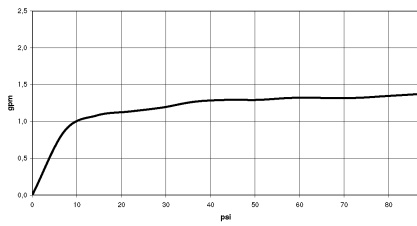

SERIES-VARIOUS Hand shower - Champagne (22kt Gold)

IMO

28 025 979

mm [inches]

Flow rate chart

28 025 979

Product version from 4/1/2023

Parts for other
finishes can be found
here: [Chrome](#)