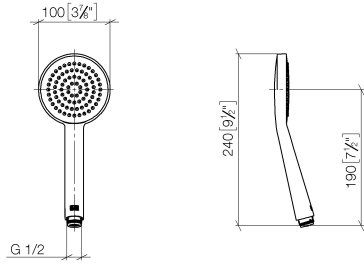

28 025 979

- spray head Ø 100mm
- COMPACT RAIN, max. flow rate 5 l/min (at 3 bar)
- with anti-scale system
- 1/2" connection
- This product can help a building meet the requirements of Green Building Rating Systems, e.g. LEED®, BREEAM®, DGNB

Intrinsic protection against back flow.

Fits: IMO, LULU, MADISON, MEM, TARA, CL.1, LISSÉ, VAIA, META, CYO

	Champagne (22kt Gold)	28 025 979-47 0010
	Chrome	28 025 979-00 0010
	Brushed Platinum	28 025 979-06 0010
	Platinum	28 025 979-08 0010
	Dark Chrome	28 025 979-19 0010
	Light Gold	28 025 979-26 0010
	Brushed Durabronze (23kt Gold)	28 025 979-28 0010
	Matte Black	28 025 979-33 0010
	Brushed Champagne (22kt Gold)	28 025 979-46 0010
	Brushed Chrome	28 025 979-93 0010
	Brushed Dark Platinum	28 025 979-99 0010

SERIES-VARIOUS Hand shower - Champagne (22kt Gold)

IMO

28 025 979

mm [inches]

Flow rate chart

28 025 979

Product version from 4/1/2023

Parts for other
finishes can be found
here: [Chrome](#)