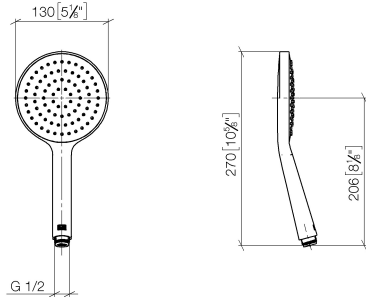

28 027 979

- spray head Ø 130 mm
- COMPACT RAIN, max. flow rate 6.8 l/min (at 3 bar)
- with anti-scale system
- 1/2" connection
- This product can help a building meet the requirements of Green Building Rating Systems, e.g. LEED®, BREEAM®, DGNB

Intrinsic protection against back flow.

Fits: IMO, LULU, MADISON, MEM, TARA, CL.1, LISSÉ, VAIA, META, CYO

	Light Gold	28 027 979-26 0010
	Chrome	28 027 979-00 0010
	Brushed Platinum	28 027 979-06 0010
	Platinum	28 027 979-08 0010
	Dark Chrome	28 027 979-19 0010
	Brushed Durabronze (23kt Gold)	28 027 979-28 0010
	Matte Black	28 027 979-33 0010
	Brushed Champagne (22kt Gold)	28 027 979-46 0010
	Champagne (22kt Gold)	28 027 979-47 0010
	Brushed Chrome	28 027 979-93 0010
	Brushed Dark Platinum	28 027 979-99 0010

28 027 979

mm [inches]

**Flow rate chart**

28 027 979

**Product version from 4/1/2024**

Parts for other  
finishes can be found  
here: [Chrome](#)

SERIES-VARIOUS Hand shower - Light Gold

IMO