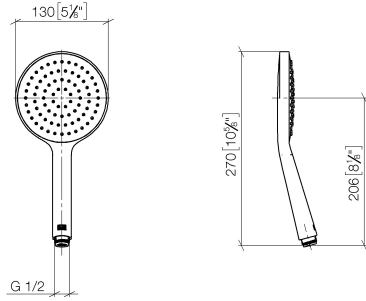

28 027 979

- spray head Ø 130 mm
- COMPACT RAIN, max. flow rate 6.8 l/min (at 3 bar)
- with anti-scale system
- 1/2" connection
- This product can help a building meet the requirements of Green Building Rating Systems, e.g. LEED®, BREEAM®, DGNB

Intrinsic protection against back flow.

Fits: IMO, LULU, MADISON, MEM, TARA, CL.1, LISSÉ, VAIA, META, CYO

	Brushed Champagne (22kt Gold)	28 027 979-46 0010
	Chrome	28 027 979-00 0010
	Brushed Platinum	28 027 979-06 0010
	Platinum	28 027 979-08 0010
	Dark Chrome	28 027 979-19 0010
	Light Gold	28 027 979-26 0010
	Brushed Durabronze (23kt Gold)	28 027 979-28 0010
	Matte Black	28 027 979-33 0010
	Champagne (22kt Gold)	28 027 979-47 0010
	Brushed Chrome	28 027 979-93 0010
	Brushed Dark Platinum	28 027 979-99 0010

SERIES-VARIOUS Hand shower - Brushed Champagne (22kt Gold)

IMO

28 027 979

mm [inches]

Flow rate chart

28 027 979

Product version from 4/1/2024

Parts for other
finishes can be found
here: [Chrome](#)