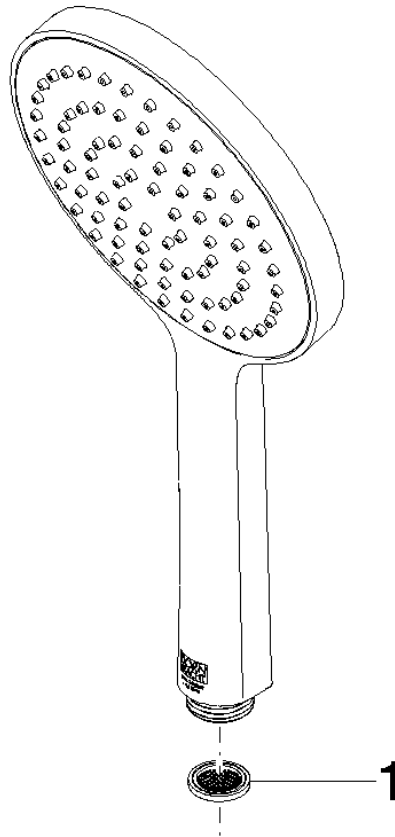

28 027 979

- spray head Ø 130 mm
- COMPACT RAIN, max. flow rate 6.8 l/min (at 3 bar)
- with anti-scale system
- 1/2" connection
- This product can help a building meet the requirements of Green Building Rating Systems, e.g. LEED®, BREEAM®, DGNB

Intrinsic protection against back flow.

Fits: IMO, LULU, MADISON, MEM, TARA, CL.1, LISSÉ, VAIA, META, CYO

	Brushed Champagne (22kt Gold)	28 027 979-46 0010
	Chrome	28 027 979-00 0010
	Brushed Platinum	28 027 979-06 0010
	Platinum	28 027 979-08 0010
	Dark Chrome	28 027 979-19 0010
	Light Gold	28 027 979-26 0010
	Brushed Durabronze (23kt Gold)	28 027 979-28 0010
	Matte Black	28 027 979-33 0010
	Champagne (22kt Gold)	28 027 979-47 0010
	Brushed Chrome	28 027 979-93 0010
	Brushed Dark Platinum	28 027 979-99 0010

SERIES-VARIOUS Hand shower - Brushed Champagne (22kt Gold)

IMO

28 027 979

mm [inches]

Flow rate chart

28 027 979

Product version from 4/1/2024

Parts for other
finishes can be found
here: [Chrome](#)

SERIES-VARIOUS Hand shower - Brushed Champagne (22kt Gold)

IMO

28 027 979

Spare parts list

Product version from 4/1/2024

No.	Item Number	Name	Quantity used	Delivery time
	09 23 01 039 90	sieve	1	2