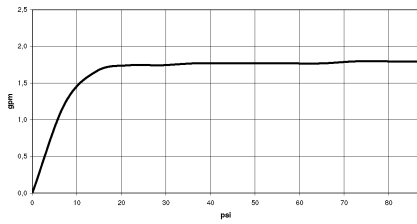

28 027 979

- spray head Ø 130 mm
- COMPACT RAIN, max. flow rate 6.8 l/min (at 3 bar)
- with anti-scale system
- 1/2" connection
- This product can help a building meet the requirements of Green Building Rating Systems, e.g. LEED®, BREEAM®, DGNB

SERIES-VARIOUS Hand shower - Brushed Champagne (22kt Gold)

IMO

28 027 979

mm [inches]

Flow rate chart

28 027 979

Product version from 4/1/2024

Parts for other
finishes can be found
here: [Chrome](#)