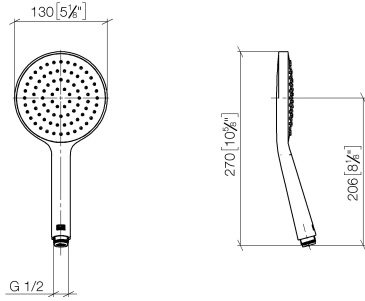

28 027 979

- spray head Ø 130 mm
- COMPACT RAIN, max. flow rate 6.8 l/min (at 3 bar)
- with anti-scale system
- 1/2" connection
- This product can help a building meet the requirements of Green Building Rating Systems, e.g. LEED®, BREEAM®, DGNB

Intrinsic protection against back flow.

Fits: IMO, LULU, MADISON, MEM, TARA, CL.1, LISSÉ, VAIA, META, CYO

	Champagne (22kt Gold)	28 027 979-47 0010
	Chrome	28 027 979-00 0010
	Brushed Platinum	28 027 979-06 0010
	Platinum	28 027 979-08 0010
	Dark Chrome	28 027 979-19 0010
	Light Gold	28 027 979-26 0010
	Brushed Durabronze (23kt Gold)	28 027 979-28 0010
	Matte Black	28 027 979-33 0010
	Brushed Champagne (22kt Gold)	28 027 979-46 0010
	Brushed Chrome	28 027 979-93 0010
	Brushed Dark Platinum	28 027 979-99 0010

SERIES-VARIOUS Hand shower - Champagne (22kt Gold)

IMO

28 027 979

mm [inches]

Flow rate chart

28 027 979

Product version from 4/1/2024

Parts for other
finishes can be found
here: [Chrome](#)