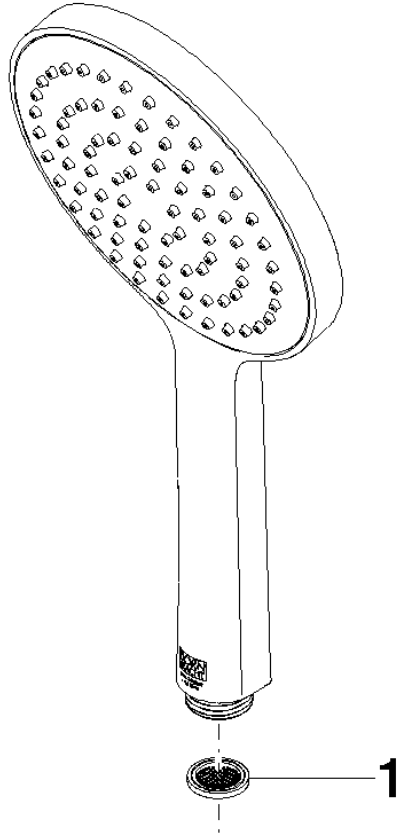

28 027 979

- spray head Ø 130 mm
- COMPACT RAIN, max. flow rate 6.8 l/min (at 3 bar)
- with anti-scale system
- 1/2" connection
- This product can help a building meet the requirements of Green Building Rating Systems, e.g. LEED®, BREEAM®, DGNB

Intrinsic protection against back flow.

Fits: IMO, LULU, MADISON, MEM, TARA, CL.1, LISSÉ, VAIA, META, CYO

	Champagne (22kt Gold)	28 027 979-47 0010
	Chrome	28 027 979-00 0010
	Brushed Platinum	28 027 979-06 0010
	Platinum	28 027 979-08 0010
	Dark Chrome	28 027 979-19 0010
	Light Gold	28 027 979-26 0010
	Brushed Durabronze (23kt Gold)	28 027 979-28 0010
	Matte Black	28 027 979-33 0010
	Brushed Champagne (22kt Gold)	28 027 979-46 0010
	Brushed Chrome	28 027 979-93 0010
	Brushed Dark Platinum	28 027 979-99 0010

SERIES-VARIOUS Hand shower - Champagne (22kt Gold)

IMO

28 027 979

mm [inches]

Flow rate chart

28 027 979

Product version from 4/1/2024

Parts for other
finishes can be found
here: [Chrome](#)

SERIES-VARIOUS Hand shower - Champagne (22kt Gold)

IMO

28 027 979

Spare parts list

Product version from 4/1/2024

No.	Item Number	Name	Quantity used	Delivery time
	09 23 01 039 90	sieve	1	2