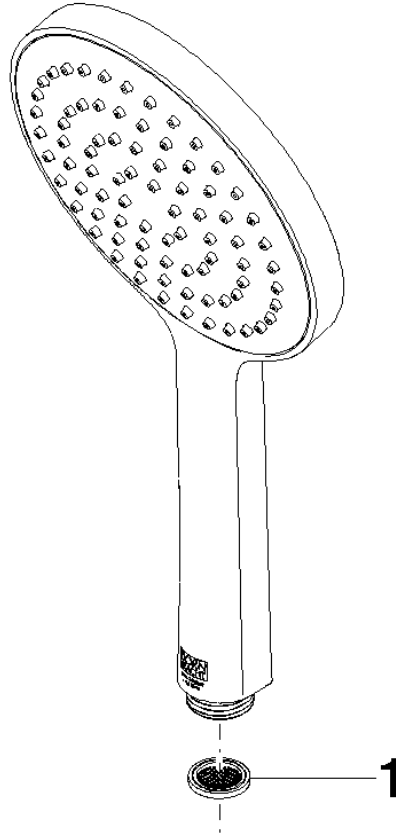

28 027 979

- spray head Ø 130 mm
- COMPACT RAIN, max. flow rate 6.8 l/min (at 3 bar)
- with anti-scale system
- 1/2" connection
- This product can help a building meet the requirements of Green Building Rating Systems, e.g. LEED®, BREEAM®, DGNB

Intrinsic protection against back flow.

Fits: IMO, LULU, MADISON, MEM, TARA, CL.1, LISSÉ, VAIA, META, CYO

	Brushed Dark Platinum	28 027 979-99 0010
	Chrome	28 027 979-00 0010
	Brushed Platinum	28 027 979-06 0010
	Platinum	28 027 979-08 0010
	Dark Chrome	28 027 979-19 0010
	Light Gold	28 027 979-26 0010
	Brushed Durabronze (23kt Gold)	28 027 979-28 0010
	Matte Black	28 027 979-33 0010
	Brushed Champagne (22kt Gold)	28 027 979-46 0010
	Champagne (22kt Gold)	28 027 979-47 0010
	Brushed Chrome	28 027 979-93 0010

28 027 979

mm [inches]

**Flow rate chart**

28 027 979

**Product version from 4/1/2024**

Parts for other  
finishes can be found  
here: [Chrome](#)

SERIES-VARIOUS Hand shower - Brushed Dark Platinum

IMO

28 027 979

**Spare parts list**

**Product version from 4/1/2024**

No.	Item Number	Name	Quantity used	Delivery time
	09 23 01 039 90	sieve	1	2