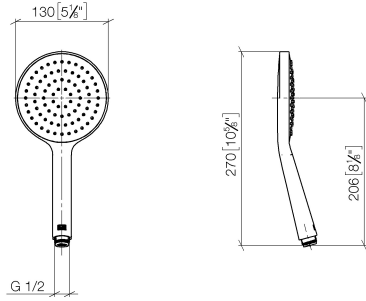

28 027 979

- spray head Ø 130 mm
- COMPACT RAIN, max. flow rate 6.8 l/min (at 3 bar)
- with anti-scale system
- 1/2" connection
- This product can help a building meet the requirements of Green Building Rating Systems, e.g. LEED®, BREEAM®, DGNB

Intrinsic protection against back flow.

Fits: IMO, LULU, MADISON, MEM, TARA, CL.1, LISSÉ, VAIA, META, CYO

	Brushed Dark Platinum	28 027 979-99 0010
	Chrome	28 027 979-00 0010
	Brushed Platinum	28 027 979-06 0010
	Platinum	28 027 979-08 0010
	Dark Chrome	28 027 979-19 0010
	Light Gold	28 027 979-26 0010
	Brushed Durabronze (23kt Gold)	28 027 979-28 0010
	Matte Black	28 027 979-33 0010
	Brushed Champagne (22kt Gold)	28 027 979-46 0010
	Champagne (22kt Gold)	28 027 979-47 0010
	Brushed Chrome	28 027 979-93 0010

28 027 979

mm [inches]

**Flow rate chart**

28 027 979

**Product version from 4/1/2024**

Parts for other  
finishes can be found  
here: [Chrome](#)

SERIES-VARIOUS Hand shower - Brushed Dark Platinum

IMO