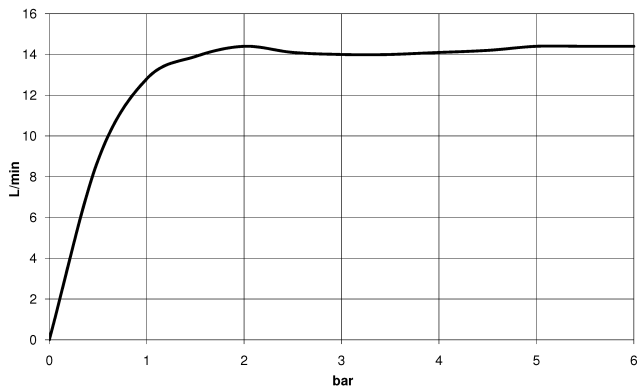

SERIES-VARIOUS Hand shower - Brushed Platinum

IMO

28 029 979 Product version from 4/1/2024

- COMPACT RAIN, max. flow rate 15 l/min (at 3 bar)
- with anti-scale system
- 1/2" connection

Intrinsic protection against back flow.

SERIES-VARIOUS Hand shower - Brushed Platinum

IMO

28 029 979 Product version from 4/1/2024

28 029 979 Product version from 4/1/2024

mm [inches]

Flow rate chart

28 029 979 Product version from 4/1/2024

Parts for other finishes can be found here: [Chrome](#)