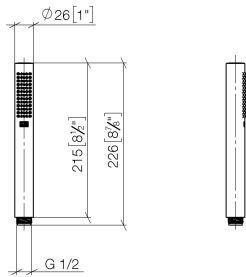

SERIES-VARIOUS Hand shower - Brushed Platinum

IMO

28 029 979 Product version from 4/1/2024

- COMPACT RAIN, max. flow rate 15 l/min (at 3 bar)
- with anti-scale system
- 1/2" connection

Intrinsic protection against back flow.

Fits: IMO, LULU, MADISON, MEM, TARA, CL.1, LISSÉ, VAIA, META, CYO

	Brushed Platinum	28 029 979-06
	Chrome	28 029 979-00 0010
	Chrome	28 029 979-00
	Brushed Platinum	28 029 979-06 0010
	Platinum	28 029 979-08
	Platinum	28 029 979-08 0010
	Dark Chrome	28 029 979-19
	Dark Chrome	28 029 979-19 0010
	Light Gold	28 029 979-26
	Light Gold	28 029 979-26 0010
	Brushed Light Gold	28 029 979-27
	Brushed Light Gold	28 029 979-27 0010
	Brushed Durabrass (23kt Gold)	28 029 979-28 0010
	Brushed Durabrass (23kt Gold)	28 029 979-28
	Matte Black	28 029 979-33 0010
	Matte Black	28 029 979-33
	Brushed Champagne (22kt Gold)	28 029 979-46
	Brushed Champagne (22kt Gold)	28 029 979-46 0010
	Champagne (22kt Gold)	28 029 979-47
	Champagne (22kt Gold)	28 029 979-47 0010
	Brushed Chrome	28 029 979-93 0010
	Brushed Chrome	28 029 979-93
	Brushed Dark Platinum	28 029 979-99 0010
	Brushed Dark Platinum	28 029 979-99

SERIES-VARIOUS Hand shower - Brushed Platinum

IMO

28 029 979 Product version from 4/1/2024

28 029 979 Product version from 4/1/2024

mm [inches]

Flow rate chart

28 029 979 Product version from 4/1/2024

Parts for other finishes can be found here: [Chrome](#)