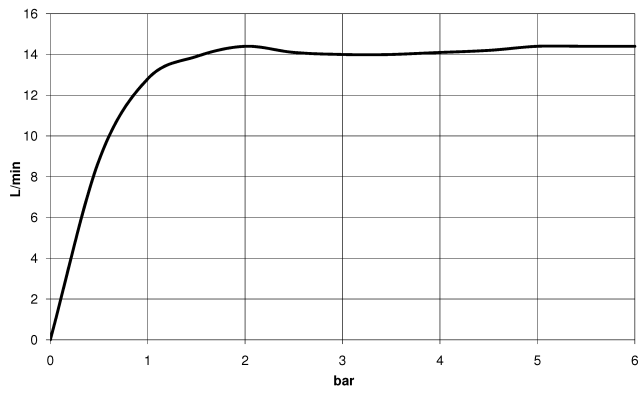

SERIES-VARIOUS Hand shower - Dark Chrome

IMO

28 029 979

- COMPACT RAIN, max. flow rate 15 l/min (at 3 bar)
- with anti-scale system
- 1/2" connection

Intrinsic protection against back flow.

Fits: IMO, LULU, MADISON, MEM, TARA,
CL.1, LISSÉ, VAIA, META, CYO

	Dark Chrome	28 029 979-19
	Chrome	28 029 979-00 0010
	Chrome	28 029 979-00
	Brushed Platinum	28 029 979-06 0010
	Brushed Platinum	28 029 979-06
	Platinum	28 029 979-08
	Platinum	28 029 979-08 0010
	Dark Chrome	28 029 979-19 0010
	Light Gold	28 029 979-26
	Light Gold	28 029 979-26 0010
	Brushed Durabass (23kt Gold)	28 029 979-28
	Brushed Durabass (23kt Gold)	28 029 979-28 0010
	Matte Black	28 029 979-33 0010
	Matte Black	28 029 979-33
	Brushed Champagne (22kt Gold)	28 029 979-46 0010
	Brushed Champagne (22kt Gold)	28 029 979-46
	Champagne (22kt Gold)	28 029 979-47 0010
	Champagne (22kt Gold)	28 029 979-47
	Brushed Chrome	28 029 979-93
	Brushed Chrome	28 029 979-93 0010
	Brushed Dark Platinum	28 029 979-99
	Brushed Dark Platinum	28 029 979-99 0010

28 029 979

mm [inches]

Flow rate chart

28 029 979

Product version from 4/1/2024

Parts for other
finishes can be found
here: [Chrome](#)

SERIES-VARIOUS Hand shower - Dark Chrome

IMO