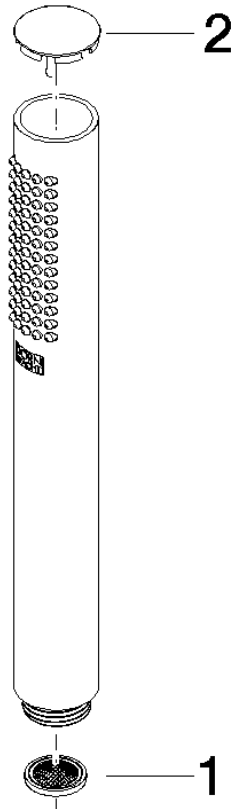

SERIES-VARIOUS Hand shower - Dark Chrome

IMO

28 029 979

- COMPACT RAIN, max. flow rate 15 l/min (at 3 bar)
- with anti-scale system
- 1/2" connection

Intrinsic protection against back flow.

Fits: IMO, LULU, MADISON, MEM, TARA,
CL.1, LISSÉ, VAIA, META, CYO

	Dark Chrome	28 029 979-19
	Chrome	28 029 979-00 0010
	Chrome	28 029 979-00
	Brushed Platinum	28 029 979-06 0010
	Brushed Platinum	28 029 979-06
	Platinum	28 029 979-08
	Platinum	28 029 979-08 0010
	Dark Chrome	28 029 979-19 0010
	Light Gold	28 029 979-26
	Light Gold	28 029 979-26 0010
	Brushed Durabass (23kt Gold)	28 029 979-28
	Brushed Durabass (23kt Gold)	28 029 979-28 0010
	Matte Black	28 029 979-33 0010
	Matte Black	28 029 979-33
	Brushed Champagne (22kt Gold)	28 029 979-46 0010
	Brushed Champagne (22kt Gold)	28 029 979-46
	Champagne (22kt Gold)	28 029 979-47 0010
	Champagne (22kt Gold)	28 029 979-47
	Brushed Chrome	28 029 979-93
	Brushed Chrome	28 029 979-93 0010
	Brushed Dark Platinum	28 029 979-99
	Brushed Dark Platinum	28 029 979-99 0010

28 029 979

mm [inches]

Flow rate chart

28 029 979

Product version from 4/1/2024

Parts for other
finishes can be found
here: [Chrome](#)

SERIES-VARIOUS Hand shower - Dark Chrome

IMO

28 029 979

Spare parts list

Product version from 4/1/2024

No.	Item Number	Name	Quantity used	Delivery time
	09 23 01 039 90	sieve	2	2