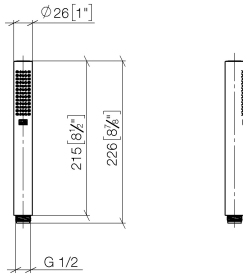

SERIES-VARIOUS Hand shower - Dark Chrome

IMO

28 029 979

- COMPACT RAIN, max. flow rate 15 l/min (at 3 bar)
- with anti-scale system
- 1/2" connection

Intrinsic protection against back flow.

Fits: IMO, LULU, MADISON, MEM, TARA,
CL.1, LISSÉ, VAIA, META, CYO

28 029 979

mm [inches]

Flow rate chart

28 029 979

Product version from 4/1/2024

Parts for other
finishes can be found
here: [Chrome](#)

SERIES-VARIOUS Hand shower - Dark Chrome

IMO