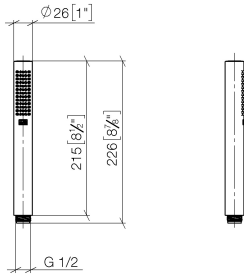

**SERIES-VARIOUS Hand shower - Light Gold**

IMO

28 029 979

- COMPACT RAIN, max. flow rate 15 l/min (at 3 bar)
- with anti-scale system
- 1/2" connection

Intrinsic protection against back flow.

Fits: IMO, LULU, MADISON, MEM, TARA,  
CL.1, LISSÉ, VAIA, META, CYO

	Light Gold	28 029 979-26
	Chrome	28 029 979-00 0010
	Chrome	28 029 979-00
	Brushed Platinum	28 029 979-06 0010
	Brushed Platinum	28 029 979-06
	Platinum	28 029 979-08
	Platinum	28 029 979-08 0010
	Dark Chrome	28 029 979-19
	Dark Chrome	28 029 979-19 0010
	Light Gold	28 029 979-26 0010
	Brushed Durabronze (23kt Gold)	28 029 979-28
	Brushed Durabronze (23kt Gold)	28 029 979-28 0010
	Matte Black	28 029 979-33 0010
	Matte Black	28 029 979-33
	Brushed Champagne (22kt Gold)	28 029 979-46 0010
	Brushed Champagne (22kt Gold)	28 029 979-46
	Champagne (22kt Gold)	28 029 979-47 0010
	Champagne (22kt Gold)	28 029 979-47
	Brushed Chrome	28 029 979-93
	Brushed Chrome	28 029 979-93 0010
	Brushed Dark Platinum	28 029 979-99
	Brushed Dark Platinum	28 029 979-99 0010

28 029 979

mm [inches]

Flow rate chart

28 029 979

**Product version from 4/1/2024**

Parts for other  
finishes can be found  
here: [Chrome](#)

SERIES-VARIOUS Hand shower - Light Gold

IMO