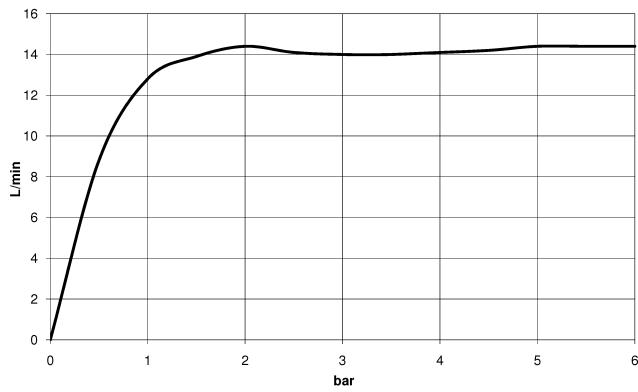

**SERIES-VARIOUS Hand shower - Light Gold**

IMO

28 029 979

- COMPACT RAIN, max. flow rate 15 l/min (at 3 bar)
- with anti-scale system
- 1/2" connection

Intrinsic protection against back flow.

Fits: IMO, LULU, MADISON, MEM, TARA,  
CL.1, LISSÉ, VAIA, META, CYO

	Light Gold	28 029 979-26
	Chrome	28 029 979-00 0010
	Chrome	28 029 979-00
	Brushed Platinum	28 029 979-06 0010
	Brushed Platinum	28 029 979-06
	Platinum	28 029 979-08
	Platinum	28 029 979-08 0010
	Dark Chrome	28 029 979-19
	Dark Chrome	28 029 979-19 0010
	Light Gold	28 029 979-26 0010
	Brushed Durabronze (23kt Gold)	28 029 979-28
	Brushed Durabronze (23kt Gold)	28 029 979-28 0010
	Matte Black	28 029 979-33 0010
	Matte Black	28 029 979-33
	Brushed Champagne (22kt Gold)	28 029 979-46 0010
	Brushed Champagne (22kt Gold)	28 029 979-46
	Champagne (22kt Gold)	28 029 979-47 0010
	Champagne (22kt Gold)	28 029 979-47
	Brushed Chrome	28 029 979-93
	Brushed Chrome	28 029 979-93 0010
	Brushed Dark Platinum	28 029 979-99
	Brushed Dark Platinum	28 029 979-99 0010

28 029 979

mm [inches]

Flow rate chart

28 029 979

**Product version from 4/1/2024**

Parts for other  
finishes can be found  
here: [Chrome](#)

SERIES-VARIOUS Hand shower - Light Gold

IMO