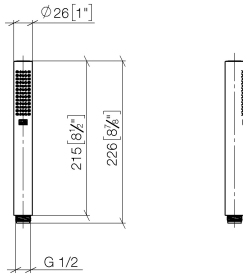

**SERIES-VARIOUS Hand shower - Light Gold**

IMO

28 029 979

- COMPACT RAIN, max. flow rate 6.8 l/min (at 3 bar)
- with anti-scale system
- 1/2" connection
- This product can help a building meet the requirements of Green Building Rating Systems, e.g. LEED®, BREEAM®, DGNB

Intrinsic protection against back flow.

Fits: IMO, LULU, MADISON, MEM, TARA, CL.1, LISSÉ, VAIA, META, CYO

	Light Gold	28 029 979-26 0010
	Chrome	28 029 979-00 0010
	Chrome	28 029 979-00
	Brushed Platinum	28 029 979-06 0010
	Brushed Platinum	28 029 979-06
	Platinum	28 029 979-08
	Platinum	28 029 979-08 0010
	Dark Chrome	28 029 979-19
	Dark Chrome	28 029 979-19 0010
	Light Gold	28 029 979-26
	Brushed Durabronze (23kt Gold)	28 029 979-28
	Brushed Durabronze (23kt Gold)	28 029 979-28 0010
	Matte Black	28 029 979-33 0010
	Matte Black	28 029 979-33
	Brushed Champagne (22kt Gold)	28 029 979-46 0010
	Brushed Champagne (22kt Gold)	28 029 979-46
	Champagne (22kt Gold)	28 029 979-47 0010
	Champagne (22kt Gold)	28 029 979-47
	Brushed Chrome	28 029 979-93
	Brushed Chrome	28 029 979-93 0010
	Brushed Dark Platinum	28 029 979-99
	Brushed Dark Platinum	28 029 979-99 0010

28 029 979

mm [inches]

Flow rate chart

28 029 979

**Product version from 4/1/2024**

Parts for other  
finishes can be found  
here: [Chrome](#)

SERIES-VARIOUS Hand shower - Light Gold

IMO