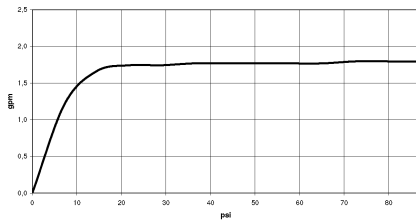

**SERIES-VARIOUS Hand shower - Light Gold**

IMO

28 029 979

- COMPACT RAIN, max. flow rate 6.8 l/min (at 3 bar)
- with anti-scale system
- 1/2" connection
- This product can help a building meet the requirements of Green Building Rating Systems, e.g. LEED®, BREEAM®, DGNB

Intrinsic protection against back flow.

Fits: IMO, LULU, MADISON, MEM, TARA, CL.1, LISSÉ, VAIA, META, CYO

	Light Gold	28 029 979-26 0010
	Chrome	28 029 979-00 0010
	Chrome	28 029 979-00
	Brushed Platinum	28 029 979-06 0010
	Brushed Platinum	28 029 979-06
	Platinum	28 029 979-08
	Platinum	28 029 979-08 0010
	Dark Chrome	28 029 979-19
	Dark Chrome	28 029 979-19 0010
	Light Gold	28 029 979-26
	Brushed Durabronze (23kt Gold)	28 029 979-28
	Brushed Durabronze (23kt Gold)	28 029 979-28 0010
	Matte Black	28 029 979-33 0010
	Matte Black	28 029 979-33
	Brushed Champagne (22kt Gold)	28 029 979-46 0010
	Brushed Champagne (22kt Gold)	28 029 979-46
	Champagne (22kt Gold)	28 029 979-47 0010
	Champagne (22kt Gold)	28 029 979-47
	Brushed Chrome	28 029 979-93
	Brushed Chrome	28 029 979-93 0010
	Brushed Dark Platinum	28 029 979-99
	Brushed Dark Platinum	28 029 979-99 0010

28 029 979

mm [inches]

Flow rate chart

28 029 979

**Product version from 4/1/2024**

Parts for other  
finishes can be found  
here: [Chrome](#)

SERIES-VARIOUS Hand shower - Light Gold

IMO