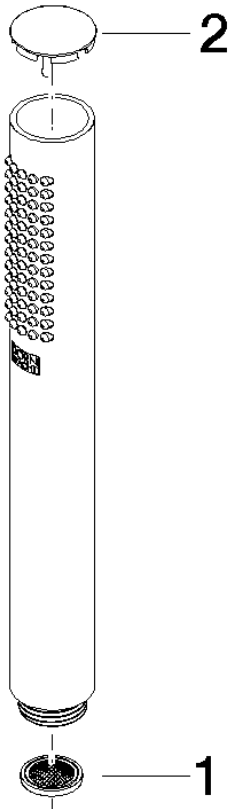

**SERIES-VARIOUS Hand shower - Light Gold**

IMO

28 029 979

- COMPACT RAIN, max. flow rate 6.8 l/min (at 3 bar)
- with anti-scale system
- 1/2" connection
- This product can help a building meet the requirements of Green Building Rating Systems, e.g. LEED®, BREEAM®, DGNB

Intrinsic protection against back flow.

Fits: IMO, LULU, MADISON, MEM, TARA, CL.1, LISSÉ, VAIA, META, CYO

	Light Gold	28 029 979-26 0010
	Chrome	28 029 979-00 0010
	Chrome	28 029 979-00
	Brushed Platinum	28 029 979-06 0010
	Brushed Platinum	28 029 979-06
	Platinum	28 029 979-08
	Platinum	28 029 979-08 0010
	Dark Chrome	28 029 979-19
	Dark Chrome	28 029 979-19 0010
	Light Gold	28 029 979-26
	Brushed Durabronze (23kt Gold)	28 029 979-28
	Brushed Durabronze (23kt Gold)	28 029 979-28 0010
	Matte Black	28 029 979-33 0010
	Matte Black	28 029 979-33
	Brushed Champagne (22kt Gold)	28 029 979-46 0010
	Brushed Champagne (22kt Gold)	28 029 979-46
	Champagne (22kt Gold)	28 029 979-47 0010
	Champagne (22kt Gold)	28 029 979-47
	Brushed Chrome	28 029 979-93
	Brushed Chrome	28 029 979-93 0010
	Brushed Dark Platinum	28 029 979-99
	Brushed Dark Platinum	28 029 979-99 0010

28 029 979

mm [inches]

Flow rate chart

28 029 979

**Product version from 4/1/2024**

Parts for other  
finishes can be found  
here: [Chrome](#)

SERIES-VARIOUS Hand shower - Light Gold

IMO

28 029 979

**Spare parts list**

**Product version from 4/1/2024**

No.	Item Number	Name	Quantity used	Delivery time
	09 23 01 039 90	sieve	2	2