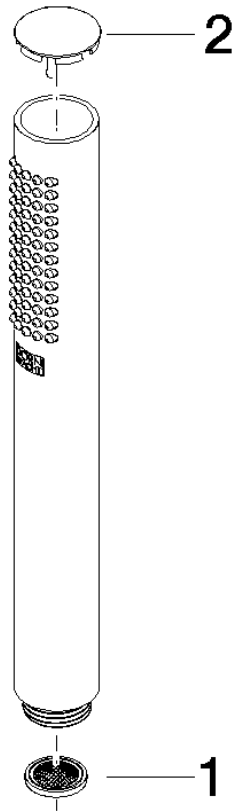

SERIES-VARIOUS Hand shower - Brushed Light Gold

IMO

28 029 979 Product version from 4/1/2024

- COMPACT RAIN, max. flow rate 15 l/min (at 3 bar)
- with anti-scale system
- 1/2" connection

Intrinsic protection against back flow.

Fits: IMO, LULU, MADISON, MEM, TARA, CL.1, LISSÉ, VAIA, META, CYO

	Brushed Light Gold	28 029 979-27
	Chrome	28 029 979-00 0010
	Chrome	28 029 979-00
	Brushed Platinum	28 029 979-06 0010
	Brushed Platinum	28 029 979-06
	Platinum	28 029 979-08
	Platinum	28 029 979-08 0010
	Dark Chrome	28 029 979-19
	Dark Chrome	28 029 979-19 0010
	Light Gold	28 029 979-26
	Light Gold	28 029 979-26 0010
	Brushed Light Gold	28 029 979-27 0010
	Brushed Durabrass (23kt Gold)	28 029 979-28 0010
	Brushed Durabrass (23kt Gold)	28 029 979-28
	Matte Black	28 029 979-33 0010
	Matte Black	28 029 979-33
	Brushed Champagne (22kt Gold)	28 029 979-46
	Brushed Champagne (22kt Gold)	28 029 979-46 0010
	Champagne (22kt Gold)	28 029 979-47
	Champagne (22kt Gold)	28 029 979-47 0010
	Brushed Chrome	28 029 979-93 0010
	Brushed Chrome	28 029 979-93
	Brushed Dark Platinum	28 029 979-99 0010
	Brushed Dark Platinum	28 029 979-99

SERIES-VARIOUS Hand shower - Brushed Light Gold

IMO

28 029 979 Product version from 4/1/2024

28 029 979 Product version from 4/1/2024

mm [inches]

Flow rate chart

28 029 979 Product version from 4/1/2024

Parts for other finishes can be found here: [Chrome](#)

Spare parts list

No.	Item Number	Name	Quantity used	Delivery time
1	09 23 01 039 90	sieve	1	2
2	09 21 02 153-27	cap	1	60