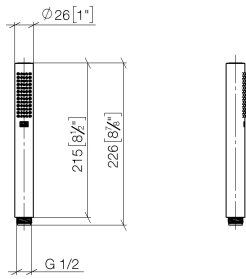

SERIES-VARIOUS Hand shower - Brushed Light Gold

IMO

28 029 979 Product version from 4/1/2024

- COMPACT RAIN, max. flow rate 15 l/min (at 3 bar)
- with anti-scale system
- 1/2" connection

Intrinsic protection against back flow.

Fits: IMO, LULU, MADISON, MEM, TARA, CL.1, LISSÉ, VAIA, META, CYO

	Brushed Light Gold	28 029 979-27
	Chrome	28 029 979-00 0010
	Chrome	28 029 979-00
	Brushed Platinum	28 029 979-06 0010
	Brushed Platinum	28 029 979-06
	Platinum	28 029 979-08
	Platinum	28 029 979-08 0010
	Dark Chrome	28 029 979-19
	Dark Chrome	28 029 979-19 0010
	Light Gold	28 029 979-26
	Light Gold	28 029 979-26 0010
	Brushed Light Gold	28 029 979-27 0010
	Brushed Durabrass (23kt Gold)	28 029 979-28 0010
	Brushed Durabrass (23kt Gold)	28 029 979-28
	Matte Black	28 029 979-33 0010
	Matte Black	28 029 979-33
	Brushed Champagne (22kt Gold)	28 029 979-46
	Brushed Champagne (22kt Gold)	28 029 979-46 0010
	Champagne (22kt Gold)	28 029 979-47
	Champagne (22kt Gold)	28 029 979-47 0010
	Brushed Chrome	28 029 979-93 0010
	Brushed Chrome	28 029 979-93
	Brushed Dark Platinum	28 029 979-99 0010
	Brushed Dark Platinum	28 029 979-99

SERIES-VARIOUS Hand shower - Brushed Light Gold

IMO

28 029 979 Product version from 4/1/2024

28 029 979 Product version from 4/1/2024

mm [inches]

Flow rate chart

28 029 979 Product version from 4/1/2024

Parts for other finishes can be found here: [Chrome](#)