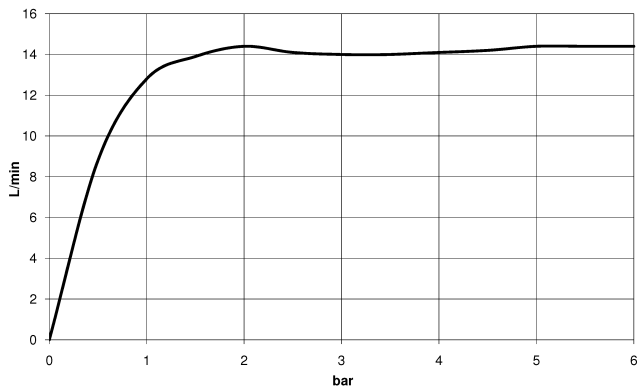

SERIES-VARIOUS Hand shower - Brushed Light Gold

IMO

28 029 979 Product version from 4/1/2024

- COMPACT RAIN, max. flow rate 15 l/min (at 3 bar)
- with anti-scale system
- 1/2" connection

Intrinsic protection against back flow.

SERIES-VARIOUS Hand shower - Brushed Light Gold

IMO

28 029 979 Product version from 4/1/2024

28 029 979 Product version from 4/1/2024

mm [inches]

Flow rate chart

28 029 979 Product version from 4/1/2024

Parts for other finishes can be found here: [Chrome](#)