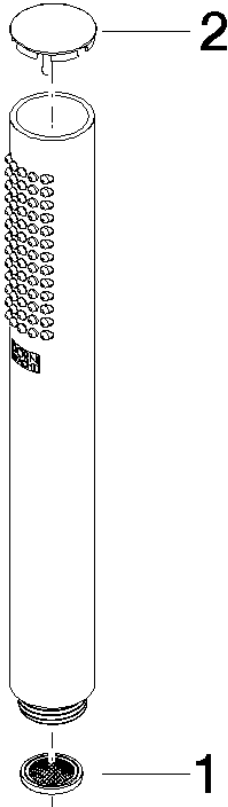

SERIES-VARIOUS Hand shower - Brushed Durabron (23kt Gold)

IMO

28 029 979

- COMPACT RAIN, max. flow rate 6.8 l/min (at 3 bar)
- with anti-scale system
- 1/2" connection
- This product can help a building meet the requirements of Green Building Rating Systems, e.g. LEED®, BREEAM®, DGNB

Intrinsic protection against back flow.

Fits: IMO, LULU, MADISON, MEM, TARA, CL.1, LISSÉ, VAIA, META, CYO

	Brushed Durabron (23kt Gold)	28 029 979-28 0010
	Chrome	28 029 979-00 0010
	Chrome	28 029 979-00
	Brushed Platinum	28 029 979-06 0010
	Brushed Platinum	28 029 979-06
	Platinum	28 029 979-08
	Platinum	28 029 979-08 0010
	Dark Chrome	28 029 979-19
	Dark Chrome	28 029 979-19 0010
	Light Gold	28 029 979-26
	Light Gold	28 029 979-26 0010
	Brushed Durabron (23kt Gold)	28 029 979-28
	Matte Black	28 029 979-33 0010
	Matte Black	28 029 979-33
	Brushed Champagne (22kt Gold)	28 029 979-46 0010
	Brushed Champagne (22kt Gold)	28 029 979-46
	Champagne (22kt Gold)	28 029 979-47 0010
	Champagne (22kt Gold)	28 029 979-47
	Brushed Chrome	28 029 979-93
	Brushed Chrome	28 029 979-93 0010
	Brushed Dark Platinum	28 029 979-99
	Brushed Dark Platinum	28 029 979-99 0010

28 029 979

mm [inches]

Flow rate chart

28 029 979

Product version from 4/1/2024

Parts for other
finishes can be found
here: [Chrome](#)

SERIES-VARIOUS Hand shower - Brushed Durabrass (23kt Gold)

IMO

28 029 979

Spare parts list

Product version from 4/1/2024

No.	Item Number	Name	Quantity used	Delivery time
	09 23 01 039 90	sieve	2	2