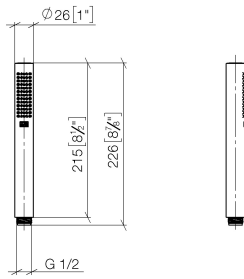

SERIES-VARIOUS Hand shower - Brushed Durabron (23kt Gold)

IMO

28 029 979

- COMPACT RAIN, max. flow rate 6.8 l/min (at 3 bar)
- with anti-scale system
- 1/2" connection
- This product can help a building meet the requirements of Green Building Rating Systems, e.g. LEED®, BREEAM®, DGNB

Intrinsic protection against back flow.

Fits: IMO, LULU, MADISON, MEM, TARA, CL.1, LISSÉ, VAIA, META, CYO

	Brushed Durabron (23kt Gold)	28 029 979-28 0010
	Chrome	28 029 979-00 0010
	Chrome	28 029 979-00
	Brushed Platinum	28 029 979-06 0010
	Brushed Platinum	28 029 979-06
	Platinum	28 029 979-08
	Platinum	28 029 979-08 0010
	Dark Chrome	28 029 979-19
	Dark Chrome	28 029 979-19 0010
	Light Gold	28 029 979-26
	Light Gold	28 029 979-26 0010
	Brushed Durabron (23kt Gold)	28 029 979-28
	Matte Black	28 029 979-33 0010
	Matte Black	28 029 979-33
	Brushed Champagne (22kt Gold)	28 029 979-46 0010
	Brushed Champagne (22kt Gold)	28 029 979-46
	Champagne (22kt Gold)	28 029 979-47 0010
	Champagne (22kt Gold)	28 029 979-47
	Brushed Chrome	28 029 979-93
	Brushed Chrome	28 029 979-93 0010
	Brushed Dark Platinum	28 029 979-99
	Brushed Dark Platinum	28 029 979-99 0010

28 029 979

mm [inches]

Flow rate chart

28 029 979

Product version from 4/1/2024

Parts for other
finishes can be found
here: [Chrome](#)

SERIES-VARIOUS Hand shower - Brushed Durabrass (23kt Gold)

IMO