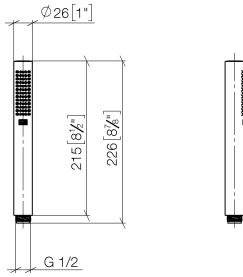

SERIES-VARIOUS Hand shower FlowReduce - Matte Black

IMO

28 029 979

- COMPACT RAIN, max. flow rate 6.8 l/min (at 3 bar)
- with anti-scale system
- 1/2" connection
- This product can help a building meet the requirements of Green Building Rating Systems, e.g. LEED®, BREEAM®, DGNB

Intrinsic protection against back flow.

Fits: IMO, LULU, MADISON, MEM, TARA, CL.1, LISSÉ, VAIA, META, CYO

	Matte Black	28 029 979-33 0010
	Chrome	28 029 979-00 0010
	Chrome	28 029 979-00
	Brushed Platinum	28 029 979-06 0010
	Brushed Platinum	28 029 979-06
	Platinum	28 029 979-08
	Platinum	28 029 979-08 0010
	Dark Chrome	28 029 979-19
	Dark Chrome	28 029 979-19 0010
	Light Gold	28 029 979-26
	Light Gold	28 029 979-26 0010
	Brushed Durabass (23kt Gold)	28 029 979-28
	Brushed Durabass (23kt Gold)	28 029 979-28 0010
	Matte Black	28 029 979-33
	Brushed Champagne (22kt Gold)	28 029 979-46 0010
	Brushed Champagne (22kt Gold)	28 029 979-46
	Champagne (22kt Gold)	28 029 979-47 0010
	Champagne (22kt Gold)	28 029 979-47
	Brushed Chrome	28 029 979-93
	Brushed Chrome	28 029 979-93 0010
	Brushed Dark Platinum	28 029 979-99
	Brushed Dark Platinum	28 029 979-99 0010

SERIES-VARIOUS Hand shower FlowReduce - Matte Black

IMO

28 029 979

mm [inches]

Flow rate chart

28 029 979

Product version from 4/1/2024

Parts for other
finishes can be found
here: [Chrome](#)