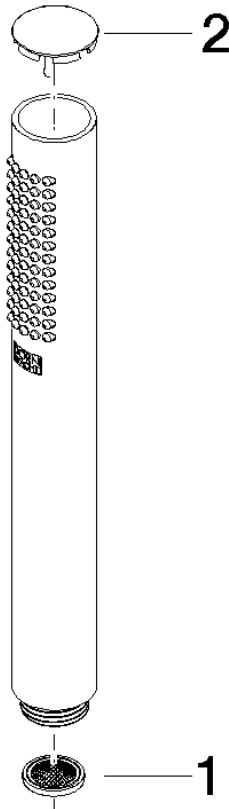

SERIES-VARIOUS Hand shower - Brushed Champagne (22kt Gold)

IMO

28 029 979

- COMPACT RAIN, max. flow rate 15 l/min (at 3 bar)
- with anti-scale system
- 1/2" connection

Intrinsic protection against back flow.

Fits: IMO, LULU, MADISON, MEM, TARA, CL.1, LISSÉ, VAIA, META, CYO

	Brushed Champagne (22kt Gold)	28 029 979-46
	Chrome	28 029 979-00 0010
	Chrome	28 029 979-00
	Brushed Platinum	28 029 979-06 0010
	Brushed Platinum	28 029 979-06
	Platinum	28 029 979-08
	Platinum	28 029 979-08 0010
	Dark Chrome	28 029 979-19
	Dark Chrome	28 029 979-19 0010
	Light Gold	28 029 979-26
	Light Gold	28 029 979-26 0010
	Brushed Durabrass (23kt Gold)	28 029 979-28
	Brushed Durabrass (23kt Gold)	28 029 979-28 0010
	Matte Black	28 029 979-33 0010
	Matte Black	28 029 979-33
	Brushed Champagne (22kt Gold)	28 029 979-46 0010
	Champagne (22kt Gold)	28 029 979-47 0010
	Champagne (22kt Gold)	28 029 979-47
	Brushed Chrome	28 029 979-93
	Brushed Chrome	28 029 979-93 0010
	Brushed Dark Platinum	28 029 979-99
	Brushed Dark Platinum	28 029 979-99 0010

28 029 979

mm [inches]

Flow rate chart

28 029 979

Product version from 4/1/2024

Parts for other
finishes can be found
here: [Chrome](#)

SERIES-VARIOUS Hand shower - Brushed Champagne (22kt Gold)

IMO

28 029 979

Spare parts list

Product version from 4/1/2024

No.	Item Number	Name	Quantity used	Delivery time
	09 23 01 039 90	sieve	2	2