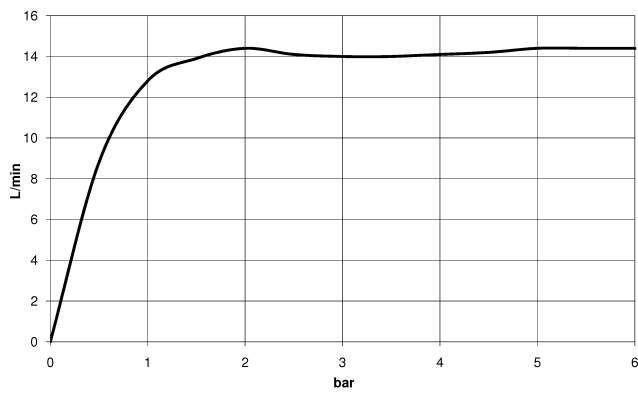

SERIES-VARIOUS Hand shower - Brushed Champagne (22kt Gold)

IMO

28 029 979

- COMPACT RAIN, max. flow rate 15 l/min (at 3 bar)
- with anti-scale system
- 1/2" connection

Intrinsic protection against back flow.

Fits: IMO, LULU, MADISON, MEM, TARA, CL.1, LISSÉ, VAIA, META, CYO

	Brushed Champagne (22kt Gold)	28 029 979-46
	Chrome	28 029 979-00 0010
	Chrome	28 029 979-00
	Brushed Platinum	28 029 979-06 0010
	Brushed Platinum	28 029 979-06
	Platinum	28 029 979-08
	Platinum	28 029 979-08 0010
	Dark Chrome	28 029 979-19
	Dark Chrome	28 029 979-19 0010
	Light Gold	28 029 979-26
	Light Gold	28 029 979-26 0010
	Brushed Durabrass (23kt Gold)	28 029 979-28
	Brushed Durabrass (23kt Gold)	28 029 979-28 0010
	Matte Black	28 029 979-33 0010
	Matte Black	28 029 979-33
	Brushed Champagne (22kt Gold)	28 029 979-46 0010
	Champagne (22kt Gold)	28 029 979-47 0010
	Champagne (22kt Gold)	28 029 979-47
	Brushed Chrome	28 029 979-93
	Brushed Chrome	28 029 979-93 0010
	Brushed Dark Platinum	28 029 979-99
	Brushed Dark Platinum	28 029 979-99 0010

28 029 979

mm [inches]

Flow rate chart

28 029 979

Product version from 4/1/2024

Parts for other
finishes can be found
here: [Chrome](#)

SERIES-VARIOUS Hand shower - Brushed Champagne (22kt Gold)

IMO