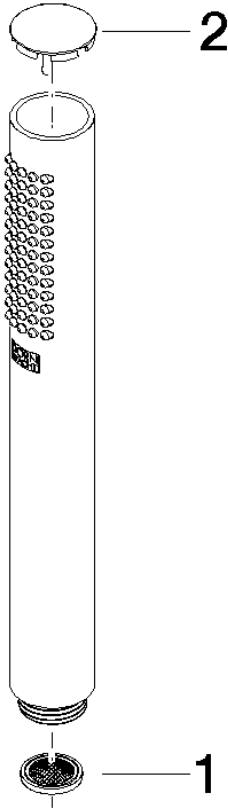

**SERIES-VARIOUS Hand shower - Brushed Champagne (22kt Gold)**

IMO

28 029 979

- COMPACT RAIN, max. flow rate 6.8 l/min (at 3 bar)
- with anti-scale system
- 1/2" connection
- This product can help a building meet the requirements of Green Building Rating Systems, e.g. LEED®, BREEAM®, DGNB

Intrinsic protection against back flow.

Fits: IMO, LULU, MADISON, MEM, TARA, CL.1, LISSÉ, VAIA, META, CYO

	Brushed Champagne (22kt Gold)	28 029 979-46 0010
	Chrome	28 029 979-00 0010
	Chrome	28 029 979-00
	Brushed Platinum	28 029 979-06 0010
	Brushed Platinum	28 029 979-06
	Platinum	28 029 979-08
	Platinum	28 029 979-08 0010
	Dark Chrome	28 029 979-19
	Dark Chrome	28 029 979-19 0010
	Light Gold	28 029 979-26
	Light Gold	28 029 979-26 0010
	Brushed Durabronze (23kt Gold)	28 029 979-28
	Brushed Durabronze (23kt Gold)	28 029 979-28 0010
	Matte Black	28 029 979-33 0010
	Matte Black	28 029 979-33
	Brushed Champagne (22kt Gold)	28 029 979-46
	Champagne (22kt Gold)	28 029 979-47 0010
	Champagne (22kt Gold)	28 029 979-47
	Brushed Chrome	28 029 979-93
	Brushed Chrome	28 029 979-93 0010
	Brushed Dark Platinum	28 029 979-99
	Brushed Dark Platinum	28 029 979-99 0010

28 029 979

mm [inches]

### Flow rate chart

28 029 979

**Product version from 4/1/2024**

Parts for other  
finishes can be found  
here: [Chrome](#)

SERIES-VARIOUS Hand shower - Brushed Champagne (22kt Gold)

IMO

28 029 979

**Spare parts list**