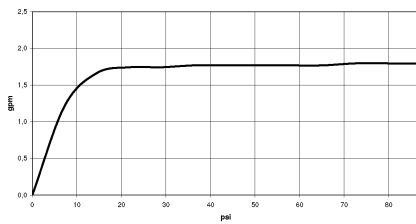

Flow rate chart