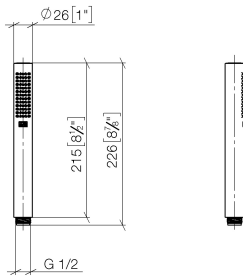

**SERIES-VARIOUS Hand shower - Brushed Champagne (22kt Gold)**

IMO

28 029 979

- COMPACT RAIN, max. flow rate 6.8 l/min (at 3 bar)
- with anti-scale system
- 1/2" connection
- This product can help a building meet the requirements of Green Building Rating Systems, e.g. LEED®, BREEAM®, DGNB

Intrinsic protection against back flow.

Fits: IMO, LULU, MADISON, MEM, TARA, CL.1, LISSÉ, VAIA, META, CYO

	Brushed Champagne (22kt Gold)	28 029 979-46 0010
	Chrome	28 029 979-00 0010
	Chrome	28 029 979-00
	Brushed Platinum	28 029 979-06 0010
	Brushed Platinum	28 029 979-06
	Platinum	28 029 979-08
	Platinum	28 029 979-08 0010
	Dark Chrome	28 029 979-19
	Dark Chrome	28 029 979-19 0010
	Light Gold	28 029 979-26
	Light Gold	28 029 979-26 0010
	Brushed Durabronze (23kt Gold)	28 029 979-28
	Brushed Durabronze (23kt Gold)	28 029 979-28 0010
	Matte Black	28 029 979-33 0010
	Matte Black	28 029 979-33
	Brushed Champagne (22kt Gold)	28 029 979-46
	Champagne (22kt Gold)	28 029 979-47 0010
	Champagne (22kt Gold)	28 029 979-47
	Brushed Chrome	28 029 979-93
	Brushed Chrome	28 029 979-93 0010
	Brushed Dark Platinum	28 029 979-99
	Brushed Dark Platinum	28 029 979-99 0010

28 029 979

mm [inches]