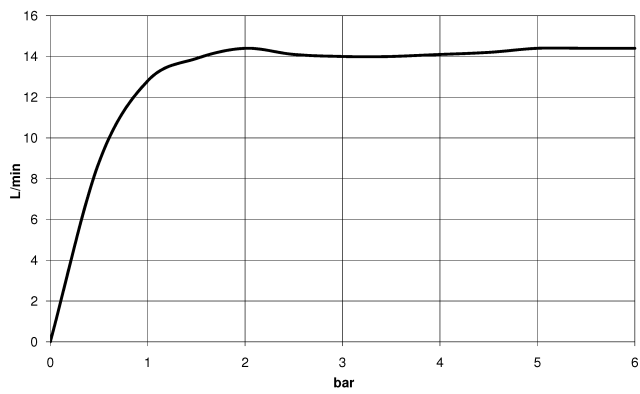

28 029 979

- COMPACT RAIN, max. flow rate 15 l/min (at 3 bar)
- with anti-scale system
- 1/2" connection

Intrinsic protection against back flow.

Fits: IMO, LULU, MADISON, MEM, TARA,  
CL.1, LISSÉ, VAIA, META, CYO

	Champagne (22kt Gold)	28 029 979-47
	Chrome	28 029 979-00 0010
	Chrome	28 029 979-00
	Brushed Platinum	28 029 979-06 0010
	Brushed Platinum	28 029 979-06
	Platinum	28 029 979-08
	Platinum	28 029 979-08 0010
	Dark Chrome	28 029 979-19
	Dark Chrome	28 029 979-19 0010
	Light Gold	28 029 979-26
	Light Gold	28 029 979-26 0010
	Brushed Durabrand (23kt Gold)	28 029 979-28
	Brushed Durabrand (23kt Gold)	28 029 979-28 0010
	Matte Black	28 029 979-33 0010
	Matte Black	28 029 979-33
	Brushed Champagne (22kt Gold)	28 029 979-46 0010
	Brushed Champagne (22kt Gold)	28 029 979-46
	Champagne (22kt Gold)	28 029 979-47 0010
	Brushed Chrome	28 029 979-93
	Brushed Chrome	28 029 979-93 0010
	Brushed Dark Platinum	28 029 979-99
	Brushed Dark Platinum	28 029 979-99 0010

28 029 979

mm [inches]

Flow rate chart

28 029 979

**Product version from 4/1/2024**

Parts for other  
finishes can be found  
here: [Chrome](#)

SERIES-VARIOUS Hand shower - Champagne (22kt Gold)

IMO