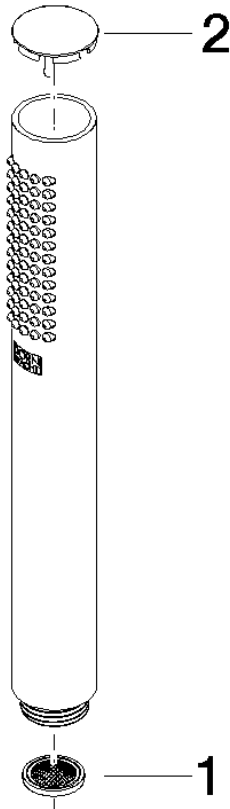

28 029 979

- COMPACT RAIN, max. flow rate 15 l/min (at 3 bar)
- with anti-scale system
- 1/2" connection

Intrinsic protection against back flow.

Fits: IMO, LULU, MADISON, MEM, TARA,  
CL.1, LISSÉ, VAIA, META, CYO

	Champagne (22kt Gold)	28 029 979-47
	Chrome	28 029 979-00 0010
	Chrome	28 029 979-00
	Brushed Platinum	28 029 979-06 0010
	Brushed Platinum	28 029 979-06
	Platinum	28 029 979-08
	Platinum	28 029 979-08 0010
	Dark Chrome	28 029 979-19
	Dark Chrome	28 029 979-19 0010
	Light Gold	28 029 979-26
	Light Gold	28 029 979-26 0010
	Brushed Durabrand (23kt Gold)	28 029 979-28
	Brushed Durabrand (23kt Gold)	28 029 979-28 0010
	Matte Black	28 029 979-33 0010
	Matte Black	28 029 979-33
	Brushed Champagne (22kt Gold)	28 029 979-46 0010
	Brushed Champagne (22kt Gold)	28 029 979-46
	Champagne (22kt Gold)	28 029 979-47 0010
	Brushed Chrome	28 029 979-93
	Brushed Chrome	28 029 979-93 0010
	Brushed Dark Platinum	28 029 979-99
	Brushed Dark Platinum	28 029 979-99 0010

28 029 979

mm [inches]

Flow rate chart

28 029 979

**Product version from 4/1/2024**

Parts for other  
finishes can be found  
here: [Chrome](#)

SERIES-VARIOUS Hand shower - Champagne (22kt Gold)

IMO

28 029 979

**Spare parts list**

**Product version from 4/1/2024**

No.	Item Number	Name	Quantity used	Delivery time
	09 23 01 039 90	sieve	2	2