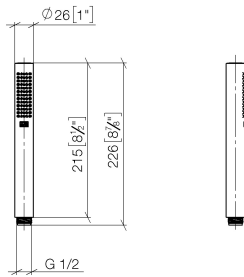

28 029 979

- COMPACT RAIN, max. flow rate 15 l/min (at 3 bar)
- with anti-scale system
- 1/2" connection

Intrinsic protection against back flow.

Fits: IMO, LULU, MADISON, MEM, TARA,  
CL.1, LISSÉ, VAIA, META, CYO

28 029 979

mm [inches]

Flow rate chart

28 029 979

**Product version from 4/1/2024**

Parts for other  
finishes can be found  
here: [Chrome](#)

SERIES-VARIOUS Hand shower - Champagne (22kt Gold)

IMO