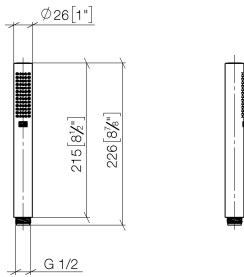

**SERIES-VARIOUS Hand shower - Champagne (22kt Gold)**

IMO

28 029 979

- COMPACT RAIN, max. flow rate 6.8 l/min (at 3 bar)
- with anti-scale system
- 1/2" connection
- This product can help a building meet the requirements of Green Building Rating Systems, e.g. LEED®, BREEAM®, DGNB

Intrinsic protection against back flow.

Fits: IMO, LULU, MADISON, MEM, TARA, CL.1, LISSÉ, VAIA, META, CYO

	Champagne (22kt Gold)	28 029 979-47 0010
	Chrome	28 029 979-00 0010
	Chrome	28 029 979-00
	Brushed Platinum	28 029 979-06 0010
	Brushed Platinum	28 029 979-06
	Platinum	28 029 979-08
	Platinum	28 029 979-08 0010
	Dark Chrome	28 029 979-19
	Dark Chrome	28 029 979-19 0010
	Light Gold	28 029 979-26
	Light Gold	28 029 979-26 0010
	Brushed Durabrand (23kt Gold)	28 029 979-28
	Brushed Durabrand (23kt Gold)	28 029 979-28 0010
	Matte Black	28 029 979-33 0010
	Matte Black	28 029 979-33
	Brushed Champagne (22kt Gold)	28 029 979-46 0010
	Brushed Champagne (22kt Gold)	28 029 979-46
	Champagne (22kt Gold)	28 029 979-47
	Brushed Chrome	28 029 979-93
	Brushed Chrome	28 029 979-93 0010
	Brushed Dark Platinum	28 029 979-99
	Brushed Dark Platinum	28 029 979-99 0010

28 029 979

mm [inches]

Flow rate chart

28 029 979

**Product version from 4/1/2024**

Parts for other  
finishes can be found  
here: [Chrome](#)

SERIES-VARIOUS Hand shower - Champagne (22kt Gold)

IMO