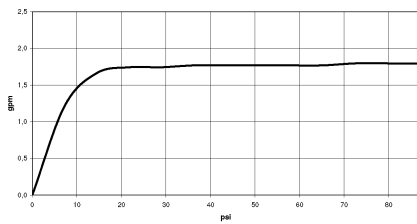

**SERIES-VARIOUS Hand shower - Champagne (22kt Gold)**

IMO

28 029 979

- COMPACT RAIN, max. flow rate 6.8 l/min (at 3 bar)
- with anti-scale system
- 1/2" connection
- This product can help a building meet the requirements of Green Building Rating Systems, e.g. LEED®, BREEAM®, DGNB

Intrinsic protection against back flow.

Fits: IMO, LULU, MADISON, MEM, TARA, CL.1, LISSÉ, VAIA, META, CYO

	Champagne (22kt Gold)	28 029 979-47 0010
	Chrome	28 029 979-00 0010
	Chrome	28 029 979-00
	Brushed Platinum	28 029 979-06 0010
	Brushed Platinum	28 029 979-06
	Platinum	28 029 979-08
	Platinum	28 029 979-08 0010
	Dark Chrome	28 029 979-19
	Dark Chrome	28 029 979-19 0010
	Light Gold	28 029 979-26
	Light Gold	28 029 979-26 0010
	Brushed Durabrand (23kt Gold)	28 029 979-28
	Brushed Durabrand (23kt Gold)	28 029 979-28 0010
	Matte Black	28 029 979-33 0010
	Matte Black	28 029 979-33
	Brushed Champagne (22kt Gold)	28 029 979-46 0010
	Brushed Champagne (22kt Gold)	28 029 979-46
	Champagne (22kt Gold)	28 029 979-47
	Brushed Chrome	28 029 979-93
	Brushed Chrome	28 029 979-93 0010
	Brushed Dark Platinum	28 029 979-99
	Brushed Dark Platinum	28 029 979-99 0010

28 029 979

mm [inches]

Flow rate chart

28 029 979

**Product version from 4/1/2024**

Parts for other  
finishes can be found  
here: [Chrome](#)

SERIES-VARIOUS Hand shower - Champagne (22kt Gold)

IMO