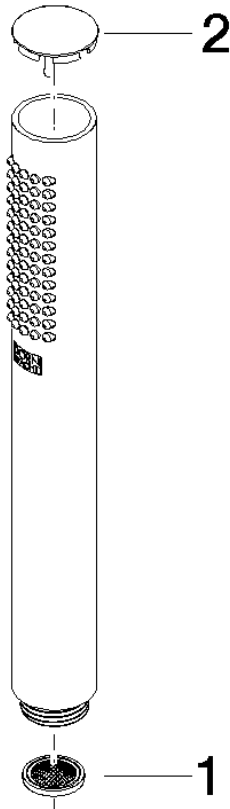

**SERIES-VARIOUS Hand shower - Champagne (22kt Gold)**

IMO

28 029 979

- COMPACT RAIN, max. flow rate 6.8 l/min (at 3 bar)
- with anti-scale system
- 1/2" connection
- This product can help a building meet the requirements of Green Building Rating Systems, e.g. LEED®, BREEAM®, DGNB

Intrinsic protection against back flow.

Fits: IMO, LULU, MADISON, MEM, TARA, CL.1, LISSÉ, VAIA, META, CYO

	Champagne (22kt Gold)	28 029 979-47 0010
	Chrome	28 029 979-00 0010
	Chrome	28 029 979-00
	Brushed Platinum	28 029 979-06 0010
	Brushed Platinum	28 029 979-06
	Platinum	28 029 979-08
	Platinum	28 029 979-08 0010
	Dark Chrome	28 029 979-19
	Dark Chrome	28 029 979-19 0010
	Light Gold	28 029 979-26
	Light Gold	28 029 979-26 0010
	Brushed Durabrand (23kt Gold)	28 029 979-28
	Brushed Durabrand (23kt Gold)	28 029 979-28 0010
	Matte Black	28 029 979-33 0010
	Matte Black	28 029 979-33
	Brushed Champagne (22kt Gold)	28 029 979-46 0010
	Brushed Champagne (22kt Gold)	28 029 979-46
	Champagne (22kt Gold)	28 029 979-47
	Brushed Chrome	28 029 979-93
	Brushed Chrome	28 029 979-93 0010
	Brushed Dark Platinum	28 029 979-99
	Brushed Dark Platinum	28 029 979-99 0010

28 029 979

mm [inches]

Flow rate chart

28 029 979

**Product version from 4/1/2024**

Parts for other  
finishes can be found  
here: [Chrome](#)

SERIES-VARIOUS Hand shower - Champagne (22kt Gold)

IMO

28 029 979

**Spare parts list**

**Product version from 4/1/2024**

No.	Item Number	Name	Quantity used	Delivery time
	09 23 01 039 90	sieve	2	2