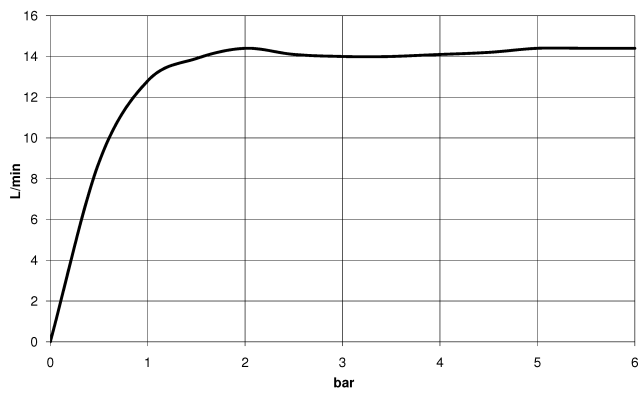

28 029 979

- COMPACT RAIN, max. flow rate 15 l/min (at 3 bar)
- with anti-scale system
- 1/2" connection

Intrinsic protection against back flow.

Fits: IMO, LULU, MADISON, MEM, TARA,
CL.1, LISSÉ, VAIA, META, CYO

	Brushed Chrome	28 029 979-93
	Chrome	28 029 979-00 0010
	Chrome	28 029 979-00
	Brushed Platinum	28 029 979-06 0010
	Brushed Platinum	28 029 979-06
	Platinum	28 029 979-08
	Platinum	28 029 979-08 0010
	Dark Chrome	28 029 979-19
	Dark Chrome	28 029 979-19 0010
	Light Gold	28 029 979-26
	Light Gold	28 029 979-26 0010
	Brushed Durabronze (23kt Gold)	28 029 979-28
	Brushed Durabronze (23kt Gold)	28 029 979-28 0010
	Matte Black	28 029 979-33 0010
	Matte Black	28 029 979-33
	Brushed Champagne (22kt Gold)	28 029 979-46 0010
	Brushed Champagne (22kt Gold)	28 029 979-46
	Champagne (22kt Gold)	28 029 979-47 0010
	Champagne (22kt Gold)	28 029 979-47
	Brushed Chrome	28 029 979-93 0010
	Brushed Dark Platinum	28 029 979-99
	Brushed Dark Platinum	28 029 979-99 0010

28 029 979

mm [inches]

Flow rate chart

28 029 979

Product version from 4/1/2024

Parts for other
finishes can be found
here: [Chrome](#)

SERIES-VARIOUS Hand shower - Brushed Chrome

IMO