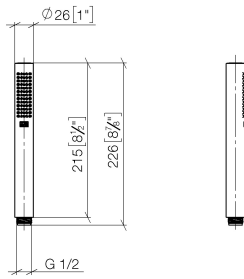

28 029 979

- COMPACT RAIN, max. flow rate 15 l/min (at 3 bar)
- with anti-scale system
- 1/2" connection

Intrinsic protection against back flow.

Fits: IMO, LULU, MADISON, MEM, TARA,
CL.1, LISSÉ, VAIA, META, CYO

28 029 979

mm [inches]

Flow rate chart

28 029 979

Product version from 4/1/2024

Parts for other
finishes can be found
here: [Chrome](#)

SERIES-VARIOUS Hand shower - Brushed Chrome

IMO