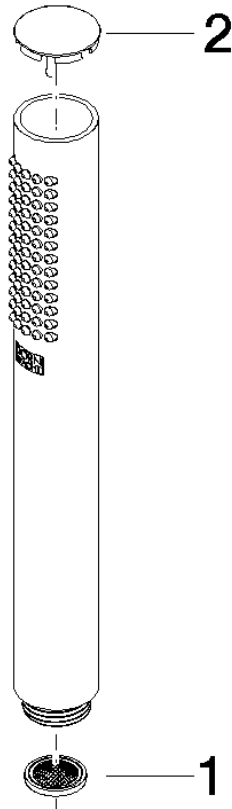

28 029 979

- COMPACT RAIN, max. flow rate 15 l/min (at 3 bar)
- with anti-scale system
- 1/2" connection

Intrinsic protection against back flow.

Fits: IMO, LULU, MADISON, MEM, TARA,
CL.1, LISSÉ, VAIA, META, CYO

	Brushed Chrome	28 029 979-93
	Chrome	28 029 979-00 0010
	Chrome	28 029 979-00
	Brushed Platinum	28 029 979-06 0010
	Brushed Platinum	28 029 979-06
	Platinum	28 029 979-08
	Platinum	28 029 979-08 0010
	Dark Chrome	28 029 979-19
	Dark Chrome	28 029 979-19 0010
	Light Gold	28 029 979-26
	Light Gold	28 029 979-26 0010
	Brushed Durabronze (23kt Gold)	28 029 979-28
	Brushed Durabronze (23kt Gold)	28 029 979-28 0010
	Matte Black	28 029 979-33 0010
	Matte Black	28 029 979-33
	Brushed Champagne (22kt Gold)	28 029 979-46 0010
	Brushed Champagne (22kt Gold)	28 029 979-46
	Champagne (22kt Gold)	28 029 979-47 0010
	Champagne (22kt Gold)	28 029 979-47
	Brushed Chrome	28 029 979-93 0010
	Brushed Dark Platinum	28 029 979-99
	Brushed Dark Platinum	28 029 979-99 0010

28 029 979

mm [inches]

Flow rate chart

28 029 979

Product version from 4/1/2024

Parts for other
finishes can be found
here: [Chrome](#)

SERIES-VARIOUS Hand shower - Brushed Chrome

IMO

28 029 979

Spare parts list

Product version from 4/1/2024

No.	Item Number	Name	Quantity used	Delivery time
	09 23 01 039 90	sieve	2	2