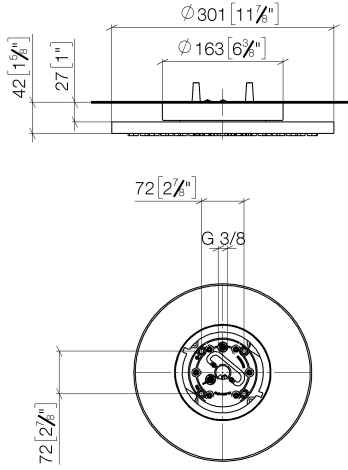

28 031 970

Fits: TARA, LISSÉ, VAIA, META

- rain shower Ø 300 mm
- PURE RAIN, max. flow rate 12 l/min (at 3 bar)
- PURIFY RAIN, max. flow rate 6 l/min (at 3 bar)
- Distance to ceiling from bottom edge of shower 40 mm
- with anti-scale system
- For simultaneous control of the jet types, we recommend the xTool thermostat module
- WRAS 240502006

Required miscellaneous

Concealed ceiling installation box 35 041 970 90
with ceiling fixing -

- min. recess depth 90 mm
- max. recess depth 115 mm
- 2x female thread 1/2" outlet
- concealed rough parts

28 031 970

mm [inches]

Flow rate chart

Codes & Standards

DIN 4109

ISO 3822

Scottish Water
Byelaws

UK Water Supply
Regulations

Ü-Zeichen