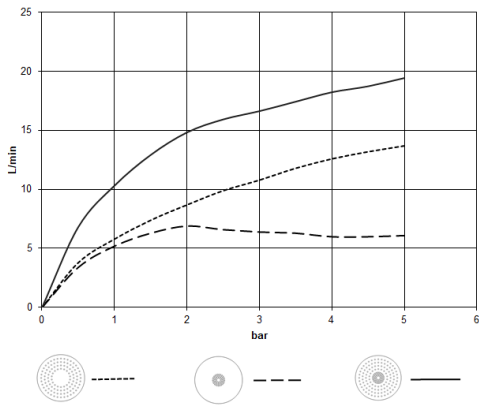

28 031 970

Fits: TARA, LISSÉ, VAIA, META

- rain shower Ø 300 mm
- PURE RAIN, max. flow rate 12 l/min (at 3 bar)
- PURIFY RAIN, max. flow rate 6 l/min (at 3 bar)
- Distance to ceiling from bottom edge of shower 40 mm
- with anti-scale system
- For simultaneous control of the jet types, we recommend the xTool thermostat module
- WRAS 240502006

Required miscellaneous

Concealed ceiling installation box 35 041 970 90
with ceiling fixing -

- min. recess depth 90 mm
- max. recess depth 115 mm
- 2x female thread 1/2" outlet
- concealed rough parts

28 031 970

mm [inches]

Flow rate chart

Codes & Standards

DIN 4109

ISO 3822

Scottish Water
Byelaws

UK Water Supply
Regulations

Ü-Zeichen