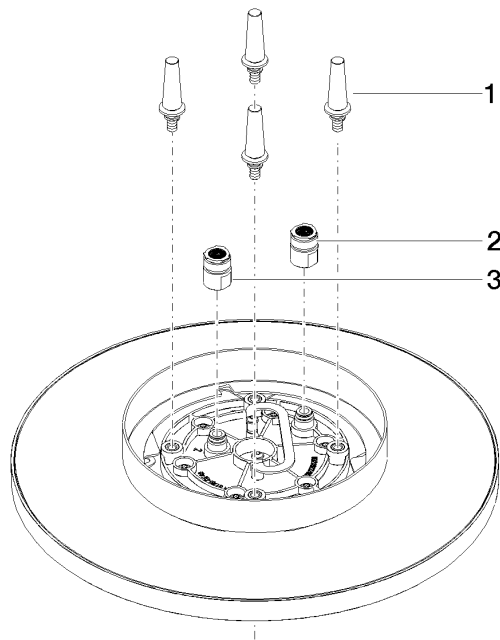

28 031 970

Fits: TARA, LISSÉ, VAIA, META

- rain shower Ø 300 mm
- PURE RAIN, max. flow rate 12 l/min (at 3 bar)
- PURIFY RAIN, max. flow rate 6 l/min (at 3 bar)
- Distance to ceiling from bottom edge of shower 40 mm
- with anti-scale system
- For simultaneous control of the jet types, we recommend the xTool thermostat module
- WRAS 240502006

Required miscellaneous

Concealed ceiling installation box 35 041 970 90
with ceiling fixing -

- min. recess depth 90 mm
- max. recess depth 115 mm
- 2x female thread 1/2" outlet
- concealed rough parts

28 031 970

Rain shower for surface-mounted ceiling installation 300 mm - Platinum

TARA

28 031 970

Certificates

LGA_38

WRAS_240502

28 031 970

Product version from 5/1/2022

Rain shower for surface-mounted ceiling installation 300 mm - Platinum

TARA

28 031 970

Spare parts list

Product version from 5/1/2022

No.	Item Number	Name	Quantity used	Delivery time
	90 17 20 263 00 90	fixing set	3	2