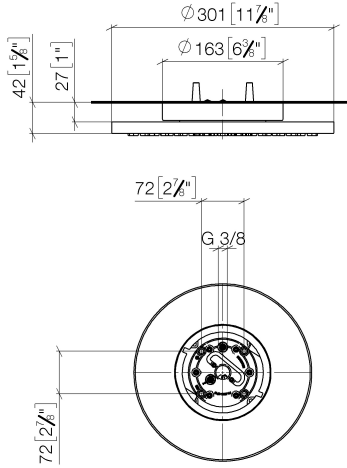

28 031 970

- rain shower Ø 300 mm
- PURE RAIN, max. flow rate 12 l/min (at 3 bar)
- PURIFY RAIN, max. flow rate 6 l/min (at 3 bar)
- Distance to ceiling from bottom edge of shower 40 mm
- with anti-scale system
- For simultaneous control of the jet types, we recommend the xTool thermostat module
- WRAS 240502006

Required miscellaneous

**Concealed ceiling installation box** 35 041 970 90  
**with ceiling fixing -**

- concealed rough parts
- min. recess depth 90 mm
- max. recess depth 115 mm
- 2x female thread " outlet

28 031 970

mm [inches]

Flow rate chart

Codes & Standards

DIN 4109

ISO 3822

Scottish Water  
Byelaws

UK Water Supply  
Regulations

No.	Item Number	Name	Quantity used	Delivery time
	90 17 20 263 00 90	fixing set	3	2