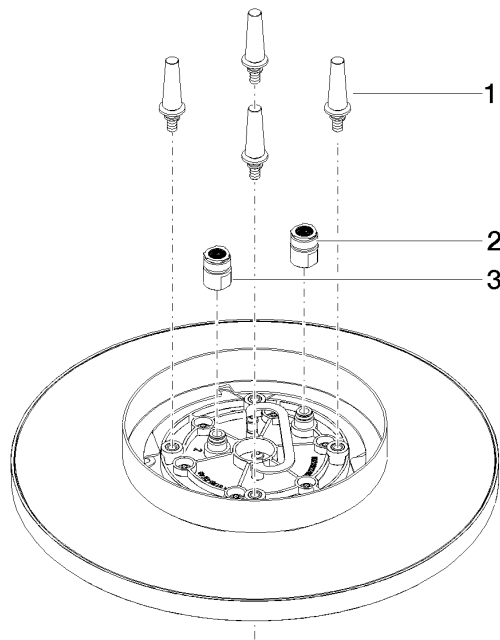

28 031 970

- rain shower Ø 300 mm
- PURE RAIN, max. flow rate 12 l/min (at 3 bar)
- PURIFY RAIN, max. flow rate 6 l/min (at 3 bar)
- Distance to ceiling from bottom edge of shower 40 mm
- with anti-scale system
- For simultaneous control of the jet types, we recommend the xTool thermostat module
- WRAS 240502006

28 031 970

mm [inches]

Flow rate chart

Codes & Standards

DIN 4109

ISO 3822

Scottish Water  
Byelaws

UK Water Supply  
Regulations

Ü-Zeichen

Rain shower for surface-mounted ceiling installation 300 mm - Dark Chrome

---

TARA

28 031 970

Certificates

---

LGA\_38

WRAS\_240502

28 031 970

Product version from 5/1/2022

Rain shower for surface-mounted ceiling installation 300 mm - Dark Chrome

TARA

28 031 970

**Spare parts list**

**Product version from 5/1/2022**