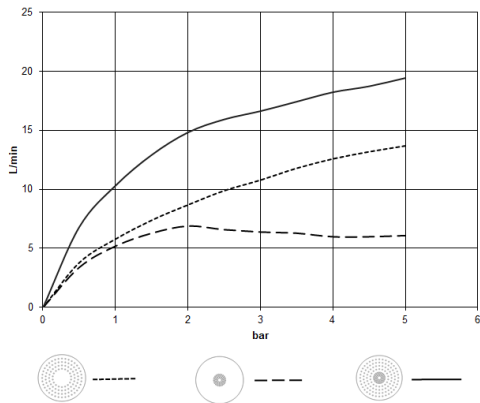

28 031 970

- rain shower Ø 300 mm
- PURE RAIN, max. flow rate 12 l/min (at 3 bar)
- PURIFY RAIN, max. flow rate 6 l/min (at 3 bar)
- Distance to ceiling from bottom edge of shower 40 mm
- with anti-scale system
- For simultaneous control of the jet types, we recommend the xTool thermostat module
- WRAS 240502006

28 031 970

mm [inches]

Flow rate chart

Codes & Standards

DIN 4109

ISO 3822

Scottish Water  
Byelaws

UK Water Supply  
Regulations

No.	Item Number	Name	Quantity used	Delivery time
	90 17 20 263 00 90	fixing set	3	2