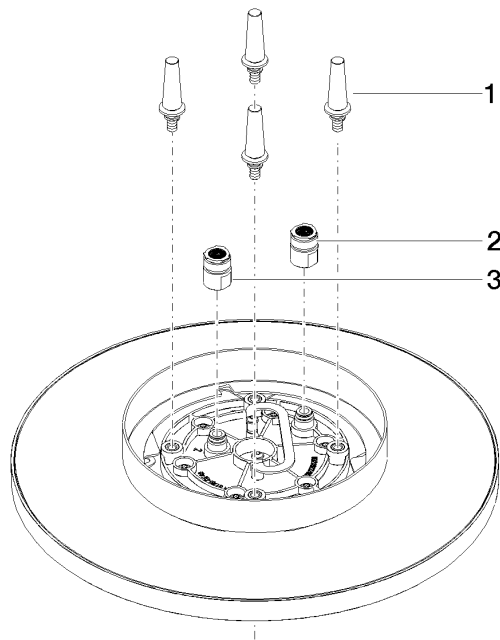

28 031 970

- rain shower Ø 300 mm
- PURE RAIN, max. flow rate 12 l/min (at 3 bar)
- PURIFY RAIN, max. flow rate 6 l/min (at 3 bar)
- Distance to ceiling from bottom edge of shower 40 mm
- with anti-scale system
- For simultaneous control of the jet types, we recommend the xTool thermostat module
- WRAS 240502006

28 031 970

mm [inches]

**Flow rate chart**

**Codes & Standards**

DIN 4109

ISO 3822

Scottish Water  
Byelaws

UK Water Supply  
Regulations

**Ü-Zeichen**

Rain shower for surface-mounted ceiling installation 300 mm - Light Gold

---

TARA

28 031 970

Certificates

---

LGA\_38

WRAS\_240502

28 031 970

Product version from 5/1/2022

Rain shower for surface-mounted ceiling installation 300 mm - Light Gold

TARA

28 031 970

**Spare parts list**

**Product version from 5/1/2022**