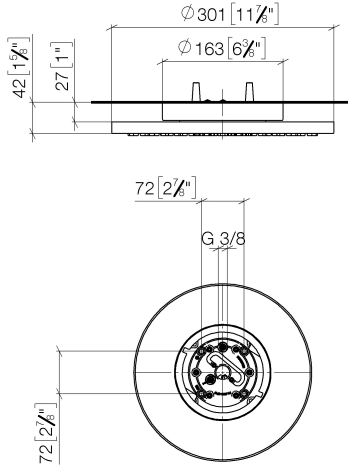

28 031 970

- rain shower Ø 300 mm
- PURE RAIN, max. flow rate 12 l/min (at 3 bar)
- PURIFY RAIN, max. flow rate 6 l/min (at 3 bar)
- Distance to ceiling from bottom edge of shower 40 mm
- with anti-scale system
- For simultaneous control of the jet types, we recommend the xTool thermostat module
- WRAS 240502006

Required miscellaneous

**Concealed ceiling installation box 35 041 970 90 with ceiling fixing -**

- concealed rough parts
- min. recess depth 90 mm
- max. recess depth 115 mm
- 2x female thread " outlet

28 031 970

mm [inches]

**Flow rate chart**

**Codes & Standards**

DIN 4109

ISO 3822

Scottish Water  
Byelaws

UK Water Supply  
Regulations

No.	Item Number	Name	Quantity used	Delivery time
	90 17 20 263 00 90	fixing set	3	2