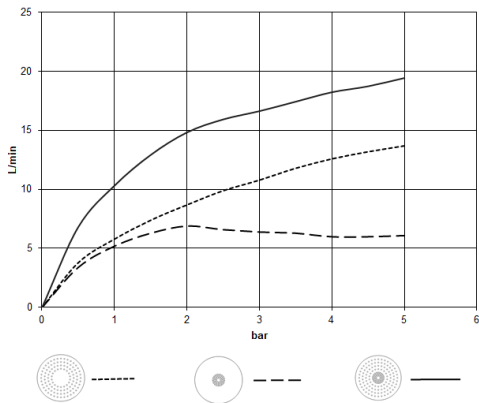

28 031 970

- rain shower Ø 300 mm
- PURE RAIN, max. flow rate 12 l/min (at 3 bar)
- PURIFY RAIN, max. flow rate 6 l/min (at 3 bar)
- Distance to ceiling from bottom edge of shower 40 mm
- with anti-scale system
- For simultaneous control of the jet types, we recommend the xTool thermostat module
- WRAS 240502006

Required miscellaneous

**Concealed ceiling installation box 35 041 970 90 with ceiling fixing -**

- concealed rough parts
- min. recess depth 90 mm
- max. recess depth 115 mm
- 2x female thread " outlet

28 031 970

mm [inches]

**Flow rate chart**

**Codes & Standards**

DIN 4109

ISO 3822

Scottish Water  
Byelaws

UK Water Supply  
Regulations

No.	Item Number	Name	Quantity used	Delivery time
	90 17 20 263 00 90	fixing set	3	2