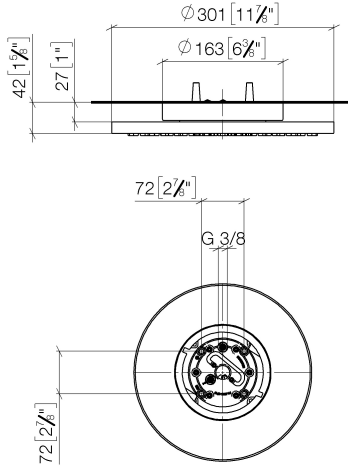

Rain shower for surface-mounted ceiling installation 300 mm - Brushed Light Gold

TARA

28 031 970

- rain shower Ø 300 mm
- PURE RAIN, max. flow rate 12 l/min (at 3 bar)
- PURIFY RAIN, max. flow rate 6 l/min (at 3 bar)
- Distance to ceiling from bottom edge of shower 40 mm
- with anti-scale system
- For simultaneous control of the jet types, we recommend the xTool thermostat module
- WRAS 240502006

Fits: TARA, LISSÉ, VAIA, META

	Brushed Light Gold	28 031 970-27
	Chrome	28 031 970-00
	Brushed Platinum	28 031 970-06
	Platinum	28 031 970-08
	Dark Chrome	28 031 970-19
	Light Gold	28 031 970-26
	Brushed Durabronze (23kt Gold)	28 031 970-28
	Matte Black	28 031 970-33
	Brushed Bronze	28 031 970-42
	Brushed Champagne (22kt Gold)	28 031 970-46
	Champagne (22kt Gold)	28 031 970-47
	Brushed Chrome	28 031 970-93
	Brushed Dark Platinum	28 031 970-99

Required miscellaneous

Concealed ceiling installation box 35 041 970 90 with ceiling fixing -

- concealed rough parts
- min. recess depth 90 mm
- max. recess depth 115 mm
- 2x female thread " outlet

28 031 970
mm [Inches]

Flow rate chart

Codes & Standards

DIN 4109

ISO 3822

Scottish Water
Byelaws

UK Water Supply
Regulations

Ü-Zeichen

Rain shower for surface-mounted ceiling installation 300 mm - Brushed Light
Gold