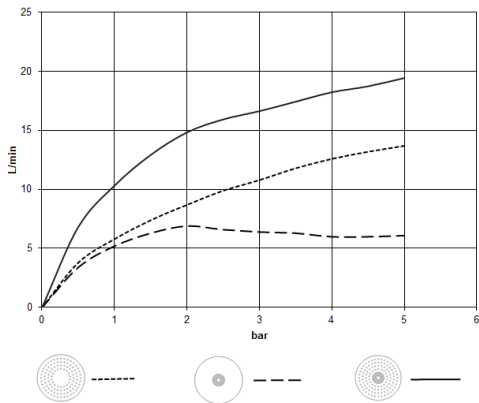

Rain shower for surface-mounted ceiling installation 300 mm - Brushed Light Gold

TARA

28 031 970

- rain shower Ø 300 mm
- PURE RAIN, max. flow rate 12 l/min (at 3 bar)
- PURIFY RAIN, max. flow rate 6 l/min (at 3 bar)
- Distance to ceiling from bottom edge of shower 40 mm
- with anti-scale system
- For simultaneous control of the jet types, we recommend the xTool thermostat module
- WRAS 240502006

Required miscellaneous

Concealed ceiling installation box 35 041 970 90 with ceiling fixing -

- concealed rough parts
- min. recess depth 90 mm
- max. recess depth 115 mm
- 2x female thread " outlet

28 031 970
mm [Inches]

Flow rate chart

Codes & Standards

DIN 4109

ISO 3822

Scottish Water
Byelaws

UK Water Supply
Regulations

Ü-Zeichen

Rain shower for surface-mounted ceiling installation 300 mm - Brushed Light
Gold