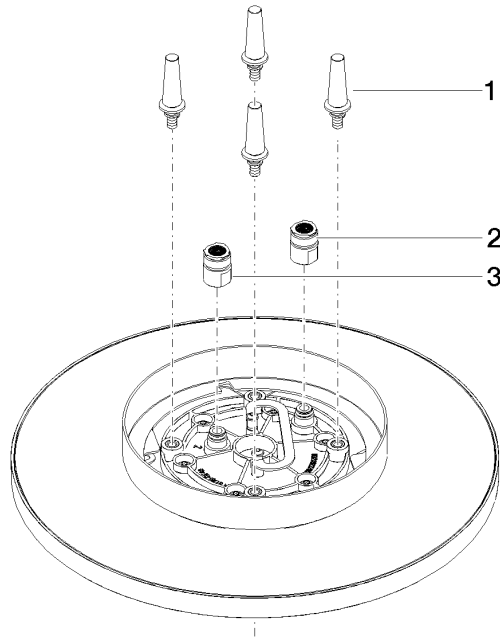

Rain shower for surface-mounted ceiling installation 300 mm - Brushed Light Gold

TARA

28 031 970

- rain shower Ø 300 mm
- PURE RAIN, max. flow rate 12 l/min (at 3 bar)
- PURIFY RAIN, max. flow rate 6 l/min (at 3 bar)
- Distance to ceiling from bottom edge of shower 40 mm
- with anti-scale system
- For simultaneous control of the jet types, we recommend the xTool thermostat module
- WRAS 240502006

Required miscellaneous

Concealed ceiling installation box 35 041 970 90 with ceiling fixing -

- concealed rough parts
- min. recess depth 90 mm
- max. recess depth 115 mm
- 2x female thread " outlet

28 031 970
mm [Inches]

Flow rate chart

Codes & Standards

DIN 4109

ISO 3822

Scottish Water
Byelaws

UK Water Supply
Regulations

Ü-Zeichen

Rain shower for surface-mounted ceiling installation 300 mm - Brushed Light
Gold

TARA

28 031 970
Certificates

LGA_38

WRAS_240502

28 031 970

Product version from 5/1/2022

Rain shower for surface-mounted ceiling installation 300 mm - Brushed Light Gold

TARA