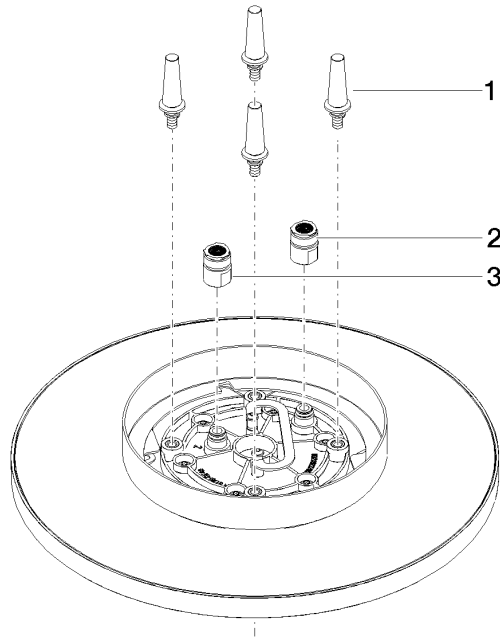

**Rain shower for surface-mounted ceiling installation 300 mm - Brushed Durabronz (23kt Gold)**

TARA

28 031 970

Fits: TARA, LISSÉ, VAIA, META

- rain shower Ø 300 mm
- PURE RAIN, max. flow rate 12 l/min (at 3 bar)
- PURIFY RAIN, max. flow rate 6 l/min (at 3 bar)
- Distance to ceiling from bottom edge of shower 40 mm
- with anti-scale system
- For simultaneous control of the jet types, we recommend the xTool thermostat module
- WRAS 240502006

**Rain shower for surface-mounted ceiling installation 300 mm - Brushed  
Durabronz (23kt Gold)**

TARA

28 031 970  
mm [Inches]

**Flow rate chart**

**Codes & Standards**

DIN 4109

ISO 3822

Scottish Water  
Byelaws

UK Water Supply  
Regulations

**Ü-Zeichen**

Rain shower for surface-mounted ceiling installation 300 mm - Brushed  
Durabronze (23kt Gold)

---

TARA

28 031 970  
Certificates

---

LGA\_38

WRAS\_240502

28 031 970

**Product version from 5/1/2022**

Rain shower for surface-mounted ceiling installation 300 mm - Brushed  
Durabronze (23kt Gold)

TARA

28 031 970

**Spare parts list**

**Product version from 5/1/2022**