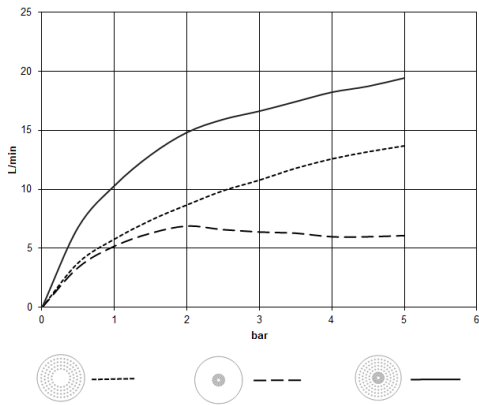

**Rain shower for surface-mounted ceiling installation 300 mm - Brushed Durabronz (23kt Gold)**

TARA

28 031 970

Fits: TARA, LISSÉ, VAIA, META

- rain shower Ø 300 mm
- PURE RAIN, max. flow rate 12 l/min (at 3 bar)
- PURIFY RAIN, max. flow rate 6 l/min (at 3 bar)
- Distance to ceiling from bottom edge of shower 40 mm
- with anti-scale system
- For simultaneous control of the jet types, we recommend the xTool thermostat module
- WRAS 240502006

**Required miscellaneous**

**Concealed ceiling installation box 35 041 970 90 with ceiling fixing -**

- min. recess depth 90 mm
- max. recess depth 115 mm
- 2x female thread 1/2" outlet
- concealed rough parts

**Rain shower for surface-mounted ceiling installation 300 mm - Brushed  
Durabronz (23kt Gold)**

TARA

28 031 970  
mm [Inches]

**Flow rate chart**

**Codes & Standards**

DIN 4109

ISO 3822

Scottish Water  
Byelaws

No.	Item Number	Name	Quantity used	Delivery time
	90 17 20 263 00 90	fixing set	3	2