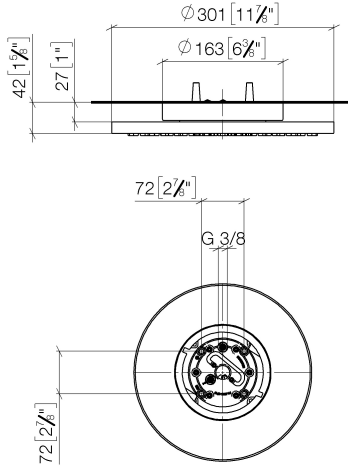

**Rain shower for surface-mounted ceiling installation 300 mm - Brushed Durabronz (23kt Gold)**

TARA

28 031 970

Fits: TARA, LISSÉ, VAIA, META

- rain shower Ø 300 mm
- PURE RAIN, max. flow rate 12 l/min (at 3 bar)
- PURIFY RAIN, max. flow rate 6 l/min (at 3 bar)
- Distance to ceiling from bottom edge of shower 40 mm
- with anti-scale system
- For simultaneous control of the jet types, we recommend the xTool thermostat module
- WRAS 240502006

**Required miscellaneous**

**Concealed ceiling installation box 35 041 970 90 with ceiling fixing -**

- min. recess depth 90 mm
- max. recess depth 115 mm
- 2x female thread 1/2" outlet
- concealed rough parts

**Rain shower for surface-mounted ceiling installation 300 mm - Brushed  
Durabronz (23kt Gold)**

TARA

28 031 970  
mm [Inches]

**Flow rate chart**

**Codes & Standards**

DIN 4109

ISO 3822

Scottish Water  
Byelaws

No.	Item Number	Name	Quantity used	Delivery time
	90 17 20 263 00 90	fixing set	3	2