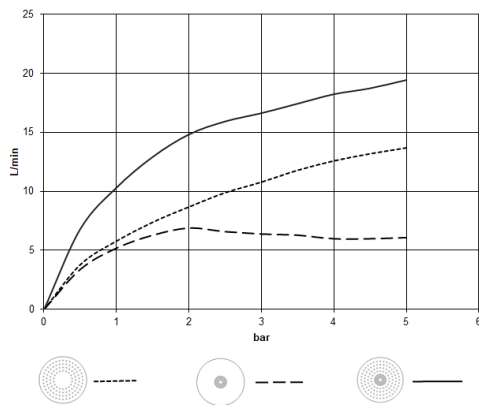

28 031 970 Product version from 5/1/2022

Fits: TARA, LISSÉ, VAIA, META

- rain shower Ø 300 mm
- PURE RAIN, max. flow rate 12 l/min (at 3 bar)
- PURIFY RAIN, max. flow rate 6 l/min (at 3 bar)
- Distance to ceiling from bottom edge of shower 40 mm
- with anti-scale system
- For simultaneous control of the jet types, we recommend the xTool thermostat module
- WRAS

mm [inches]

Flow rate chart

Codes & Standards

DIN 4109

ISO 3822

Scottish Water
Byelaws

UK Water Supply
Regulations

Ü-Zeichen