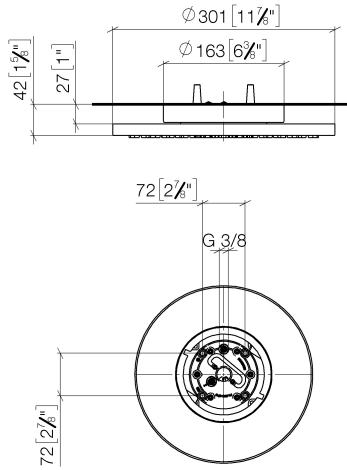

28 031 970 Product version from 5/1/2022

Fits: TARA, LISSÉ, VAIA, META

- rain shower Ø 300 mm
- PURE RAIN, max. flow rate 12 l/min (at 3 bar)
- PURIFY RAIN, max. flow rate 6 l/min (at 3 bar)
- Distance to ceiling from bottom edge of shower 40 mm
- with anti-scale system
- For simultaneous control of the jet types, we recommend the xTool thermostat module
- WRAS

Required miscellaneous

Concealed ceiling installation box 35 041 970 90 with ceiling fixing -

- min. recess depth mm
- max. recess depth mm
- 2x female thread " outlet
- concealed rough parts

28 031 970 Product version from 5/1/2022

mm [inches]

Flow rate chart

Codes & Standards

DIN 4109

ISO 3822

Scottish Water
Byelaws

UK Water Supply
Regulations

Ü-Zeichen

Rain shower for surface-mounted ceiling installation 300 mm - Matte Black

TARA

28 031 970 Product version from 5/1/2022

Certificates

LGA_38

WRAS_240502

Spare parts list

No.	Item Number	Name	Quantity used	Delivery time
1	90 17 20 263 00 90	fixing set	1	2
2	90 24 03 309 01 90	connection	1	2
3	90 24 03 309 00 90	connection	1	2