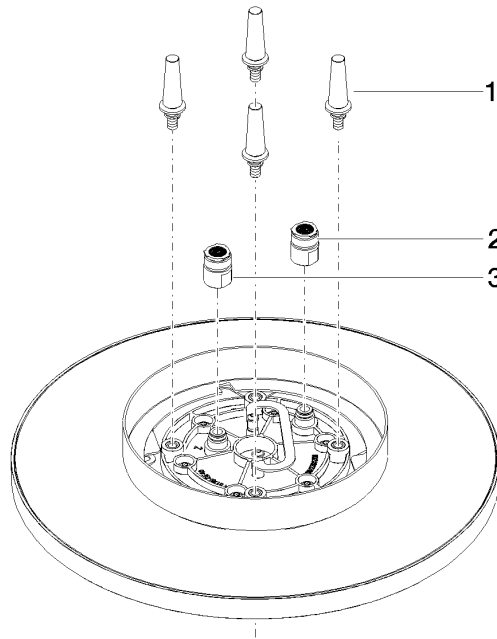

28 031 970 Product version from 5/1/2022

Fits: TARA, LISSÉ, VAIA, META

- rain shower Ø 300 mm
- PURE RAIN, max. flow rate 12 l/min (at 3 bar)
- PURIFY RAIN, max. flow rate 6 l/min (at 3 bar)
- Distance to ceiling from bottom edge of shower 40 mm
- with anti-scale system
- For simultaneous control of the jet types, we recommend the xTool thermostat module
- WRAS

Required miscellaneous

Concealed ceiling installation box 35 041 970 90 with ceiling fixing -

- min. recess depth mm
- max. recess depth mm
- 2x female thread " outlet
- concealed rough parts

28 031 970 Product version from 5/1/2022

mm [inches]

Flow rate chart

Codes & Standards

DIN 4109

ISO 3822

Scottish Water
Byelaws

UK Water Supply
Regulations

Ü-Zeichen

Rain shower for surface-mounted ceiling installation 300 mm - Matte Black

TARA

28 031 970 Product version from 5/1/2022

Certificates

LGA_38

WRAS_240502

Spare parts list

No.	Item Number	Name	Quantity used	Delivery time
1	90 17 20 263 00 90	fixing set	1	2
2	90 24 03 309 01 90	connection	1	2
3	90 24 03 309 00 90	connection	1	2