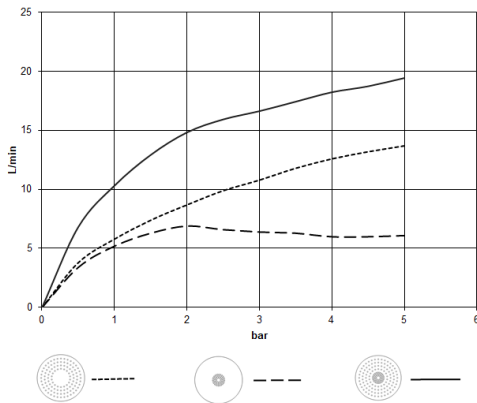

28 031 970

- rain shower Ø 300 mm
- PURE RAIN, max. flow rate 12 l/min (at 3 bar)
- PURIFY RAIN, max. flow rate 6 l/min (at 3 bar)
- Distance to ceiling from bottom edge of shower 40 mm
- with anti-scale system
- For simultaneous control of the jet types, we recommend the xTool thermostat module
- WRAS 240502006

Required miscellaneous

Concealed ceiling installation box 35 041 970 90 with ceiling fixing -

- concealed rough parts
- min. recess depth 90 mm
- max. recess depth 115 mm
- 2x female thread 1/2" outlet

28 031 970

mm [inches]

Flow rate chart

Codes & Standards

DIN 4109

ISO 3822

Scottish Water
Byelaws

UK Water Supply
Regulations

Ü-Zeichen