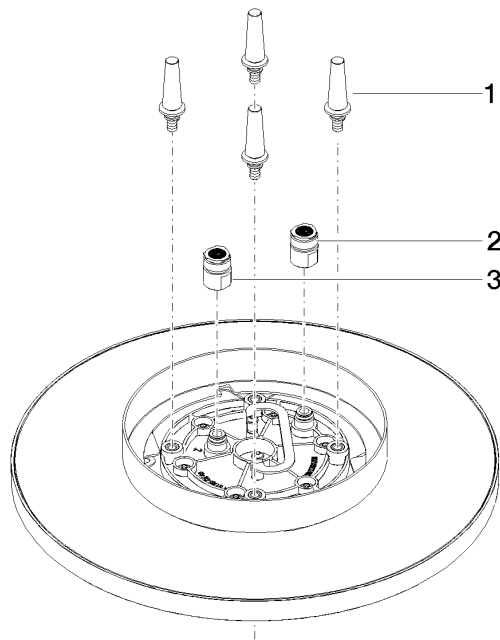

28 031 970

- rain shower Ø 300 mm
- PURE RAIN, max. flow rate 12 l/min (at 3 bar)
- PURIFY RAIN, max. flow rate 6 l/min (at 3 bar)
- Distance to ceiling from bottom edge of shower 40 mm
- with anti-scale system
- For simultaneous control of the jet types, we recommend the xTool thermostat module
- WRAS 240502006

Required miscellaneous

Concealed ceiling installation box 35 041 970 90 with ceiling fixing -

- concealed rough parts
- min. recess depth 90 mm
- max. recess depth 115 mm
- 2x female thread 1/2" outlet

28 031 970

Rain shower for surface-mounted ceiling installation 300 mm - Brushed Bronze

TARA

28 031 970

Certificates

LGA_38

WRAS_240502

28 031 970

Product version from 5/1/2022

Rain shower for surface-mounted ceiling installation 300 mm - Brushed Bronze

TARA

28 031 970

Spare parts list

Product version from 5/1/2022

No.	Item Number	Name	Quantity used	Delivery time
	90 17 20 263 00 90	fixing set	3	2