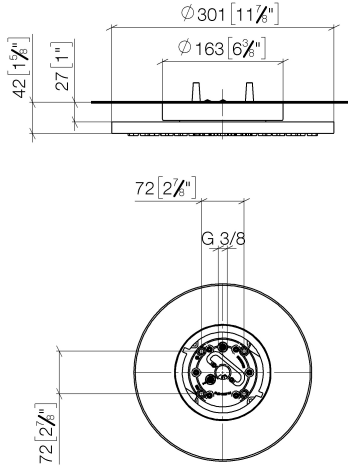

28 031 970

- rain shower Ø 300 mm
- PURE RAIN, max. flow rate 12 l/min (at 3 bar)
- PURIFY RAIN, max. flow rate 6 l/min (at 3 bar)
- Distance to ceiling from bottom edge of shower 40 mm
- with anti-scale system
- For simultaneous control of the jet types, we recommend the xTool thermostat module
- WRAS 240502006

Required miscellaneous

Concealed ceiling installation box 35 041 970 90 with ceiling fixing -

- concealed rough parts
- min. recess depth 90 mm
- max. recess depth 115 mm
- 2x female thread 1/2" outlet

28 031 970

mm [inches]

Flow rate chart

Codes & Standards

DIN 4109

ISO 3822

Scottish Water
Byelaws

UK Water Supply
Regulations

Ü-Zeichen