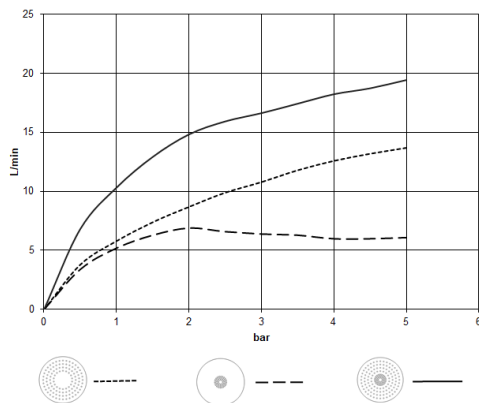

**Rain shower for surface-mounted ceiling installation 300 mm - Brushed  
Champagne (22kt Gold)**

TARA

28 031 970 Product version from 5/1/2022

- rain shower Ø 300 mm
- PURE RAIN, max. flow rate 12 l/min (at 3 bar)
- PURIFY RAIN, max. flow rate 6 l/min (at 3 bar)
- Distance to ceiling from bottom edge of shower 40 mm
- with anti-scale system
- For simultaneous control of the jet types, we recommend the xTool thermostat module
- WRAS

**Rain shower for surface-mounted ceiling installation 300 mm - Brushed  
Champagne (22kt Gold)**

TARA

28 031 970 Product version from 5/1/2022  
mm [inches]

**Flow rate chart**

**Codes & Standards**

DIN 4109