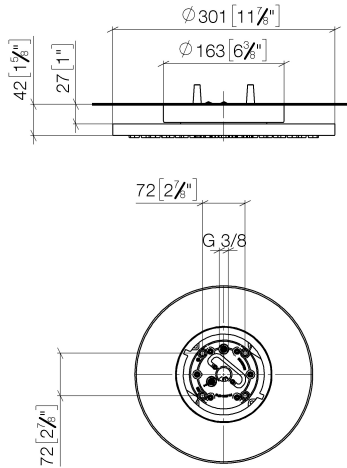

**Rain shower for surface-mounted ceiling installation 300 mm - Brushed  
Champagne (22kt Gold)**

TARA

28 031 970 Product version from 5/1/2022

- rain shower Ø 300 mm
- PURE RAIN, max. flow rate 12 l/min (at 3 bar)
- PURIFY RAIN, max. flow rate 6 l/min (at 3 bar)
- Distance to ceiling from bottom edge of shower 40 mm
- with anti-scale system
- For simultaneous control of the jet types, we recommend the xTool thermostat module
- WRAS

**Required miscellaneous**

- Concealed ceiling installation box 35 041 970 90 with ceiling fixing -**
- concealed rough parts
  - min. recess depth mm
  - max. recess depth mm
  - 2x female thread " outlet

**Rain shower for surface-mounted ceiling installation 300 mm - Brushed  
Champagne (22kt Gold)**

TARA

28 031 970 Product version from 5/1/2022  
mm [inches]

**Flow rate chart**

**Codes & Standards**

DIN 4109

### Spare parts list

No.	Item Number	Name	Quantity used	Delivery time
1	90 17 20 263 00 90	fixing set	1	2
2	90 24 03 309 01 90	connection	1	2
3	90 24 03 309 00 90	connection	1	2