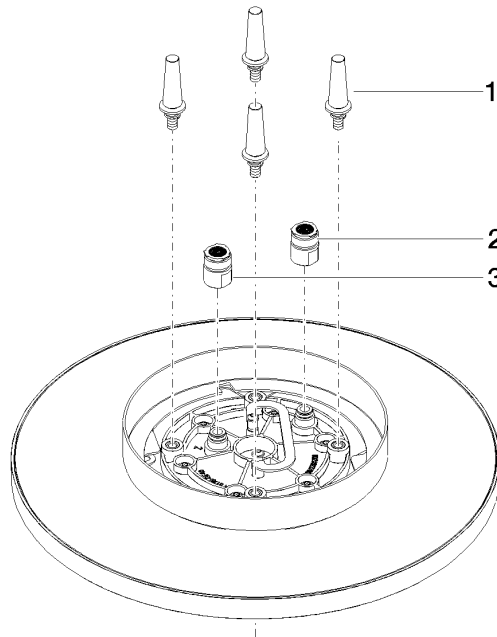

**Rain shower for surface-mounted ceiling installation 300 mm - Brushed  
Champagne (22kt Gold)**

TARA

28 031 970 Product version from 5/1/2022

- rain shower Ø 300 mm
- PURE RAIN, max. flow rate 12 l/min (at 3 bar)
- PURIFY RAIN, max. flow rate 6 l/min (at 3 bar)
- Distance to ceiling from bottom edge of shower 40 mm
- with anti-scale system
- For simultaneous control of the jet types, we recommend the xTool thermostat module
- WRAS

**Rain shower for surface-mounted ceiling installation 300 mm - Brushed  
Champagne (22kt Gold)**

TARA

28 031 970 Product version from 5/1/2022  
mm [inches]

**Flow rate chart**

**Codes & Standards**

DIN 4109

ISO 3822

Scottish Water  
Byelaws

UK Water Supply  
Regulations

**Ü-Zeichen**

Rain shower for surface-mounted ceiling installation 300 mm - Brushed  
Champagne (22kt Gold)

---

TARA

28 031 970 Product version from 5/1/2022

### Spare parts list

No.	Item Number	Name	Quantity used	Delivery time
1	90 17 20 263 00 90	fixing set	1	2
2	90 24 03 309 01 90	connection	1	2
3	90 24 03 309 00 90	connection	1	2