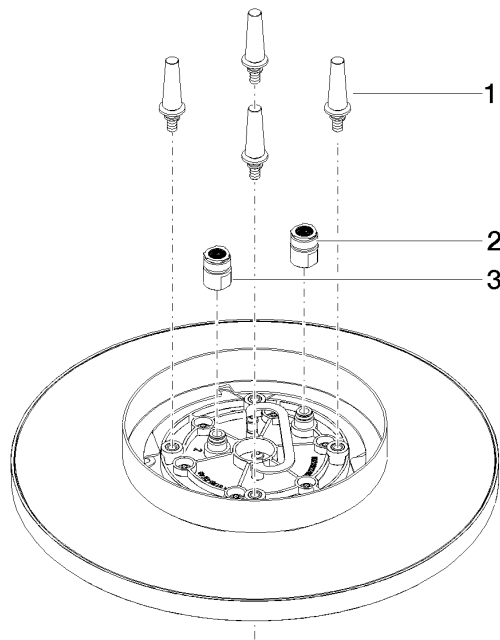

**Rain shower for surface-mounted ceiling installation 300 mm - Brushed Chrome**

TARA

28 031 970

Fits: TARA, LISSÉ, VAIA, META

- rain shower Ø 300 mm
- PURE RAIN, max. flow rate 12 l/min (at 3 bar)
- PURIFY RAIN, max. flow rate 6 l/min (at 3 bar)
- Distance to ceiling from bottom edge of shower 40 mm
- with anti-scale system
- For simultaneous control of the jet types, we recommend the xTool thermostat module
- WRAS 240502006

28 031 970

mm [inches]

Flow rate chart

Codes & Standards

DIN 4109

ISO 3822

Scottish Water  
Byelaws

UK Water Supply  
Regulations

## Rain shower for surface-mounted ceiling installation 300 mm - Brushed Chrome

TARA

28 031 970

### Spare parts list