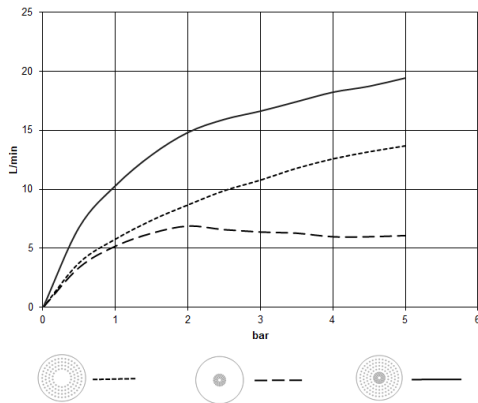

**Rain shower for surface-mounted ceiling installation 300 mm - Brushed Chrome**

TARA

28 031 970

Fits: TARA, LISSÉ, VAIA, META

- rain shower Ø 300 mm
- PURE RAIN, max. flow rate 12 l/min (at 3 bar)
- PURIFY RAIN, max. flow rate 6 l/min (at 3 bar)
- Distance to ceiling from bottom edge of shower 40 mm
- with anti-scale system
- For simultaneous control of the jet types, we recommend the xTool thermostat module
- WRAS 240502006

28 031 970

mm [inches]

Flow rate chart

Codes & Standards

DIN 4109

ISO 3822

Scottish Water  
Byelaws

UK Water Supply  
Regulations