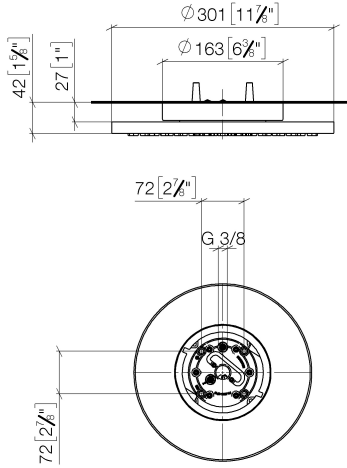

**Rain shower for surface-mounted ceiling installation 300 mm - Brushed Chrome**

TARA

28 031 970

Fits: TARA, LISSÉ, VAIA, META

- rain shower Ø 300 mm
- PURE RAIN, max. flow rate 12 l/min (at 3 bar)
- PURIFY RAIN, max. flow rate 6 l/min (at 3 bar)
- Distance to ceiling from bottom edge of shower 40 mm
- with anti-scale system
- For simultaneous control of the jet types, we recommend the xTool thermostat module
- WRAS 240502006

**Required miscellaneous**

**Concealed ceiling installation box 35 041 970 90 with ceiling fixing -**

- min. recess depth 90 mm
- max. recess depth 115 mm
- 2x female thread 1/2" outlet
- concealed rough parts

28 031 970

mm [inches]

Flow rate chart

Codes & Standards

DIN 4109

ISO 3822

Scottish Water  
Byelaws

UK Water Supply  
Regulations