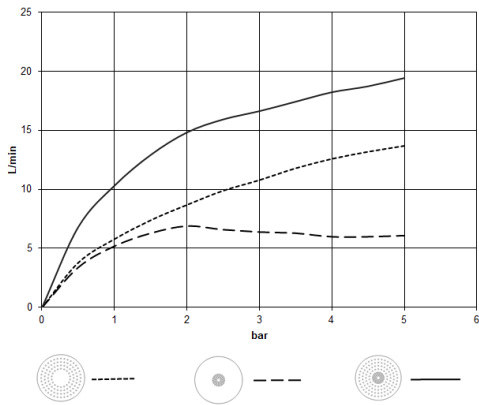

**Rain shower for surface-mounted ceiling installation 300 mm - Brushed Dark Platinum**

TARA

28 031 970

Fits: TARA, LISSÉ, VAIA, META

- rain shower Ø 300 mm
- PURE RAIN, max. flow rate 12 l/min (at 3 bar)
- PURIFY RAIN, max. flow rate 6 l/min (at 3 bar)
- Distance to ceiling from bottom edge of shower 40 mm
- with anti-scale system
- For simultaneous control of the jet types, we recommend the xTool thermostat module
- WRAS 240502006

**Required miscellaneous**

**Concealed ceiling installation box 35 041 970 90 with ceiling fixing -**

- min. recess depth 90 mm
- max. recess depth 115 mm
- 2x female thread 1/2" outlet
- concealed rough parts

28 031 970  
mm [inches]

**Flow rate chart**

**Codes & Standards**

DIN 4109

ISO 3822

Scottish Water  
Byelaws

UK Water Supply  
Regulations

**Ü-Zeichen**