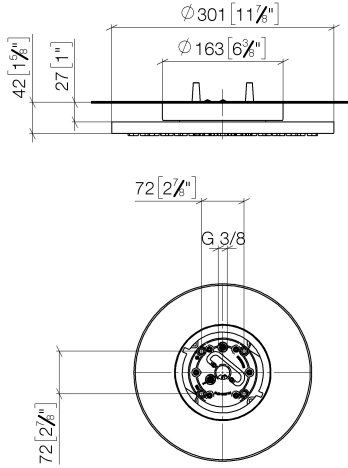

**Rain shower for surface-mounted ceiling installation 300 mm - Brushed Dark Platinum**

TARA

28 031 970

Fits: TARA, LISSÉ, VAIA, META

- rain shower Ø 300 mm
- PURE RAIN, max. flow rate 12 l/min (at 3 bar)
- PURIFY RAIN, max. flow rate 6 l/min (at 3 bar)
- Distance to ceiling from bottom edge of shower 40 mm
- with anti-scale system
- For simultaneous control of the jet types, we recommend the xTool thermostat module
- WRAS 240502006

**Required miscellaneous**

**Concealed ceiling installation box 35 041 970 90 with ceiling fixing -**

- min. recess depth 90 mm
- max. recess depth 115 mm
- 2x female thread 1/2" outlet
- concealed rough parts

28 031 970  
mm [inches]

**Flow rate chart**

**Codes & Standards**

DIN 4109

ISO 3822

Scottish Water  
Byelaws

UK Water Supply  
Regulations

**Ü-Zeichen**