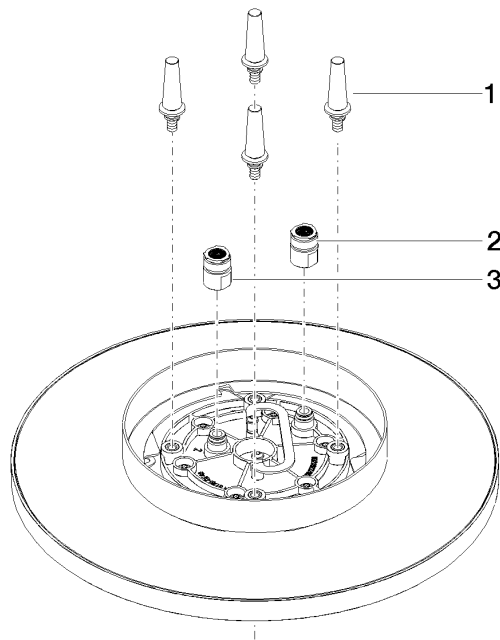

**Rain shower for surface-mounted ceiling installation 300 mm - Brushed Dark Platinum**

TARA

28 031 970

Fits: TARA, LISSÉ, VAIA, META

- rain shower Ø 300 mm
- PURE RAIN, max. flow rate 12 l/min (at 3 bar)
- PURIFY RAIN, max. flow rate 6 l/min (at 3 bar)
- Distance to ceiling from bottom edge of shower 40 mm
- with anti-scale system
- For simultaneous control of the jet types, we recommend the xTool thermostat module
- WRAS 240502006

28 031 970  
mm [inches]

**Flow rate chart**

**Codes & Standards**

DIN 4109

ISO 3822

Scottish Water  
Byelaws

UK Water Supply  
Regulations

**Ü-Zeichen**

Rain shower for surface-mounted ceiling installation 300 mm - Brushed Dark  
Platinum

---

TARA

28 031 970  
Certificates

---

LGA\_38

WRAS\_240502

28 031 970

Product version from 5/1/2022

Rain shower for surface-mounted ceiling installation 300 mm - Brushed Dark  
Platinum

TARA

28 031 970

**Spare parts list**

**Product version from 5/1/2022**

No.	Item Number	Name	Quantity used	Delivery time
	90 17 20 263 00 90	fixing set	3	2