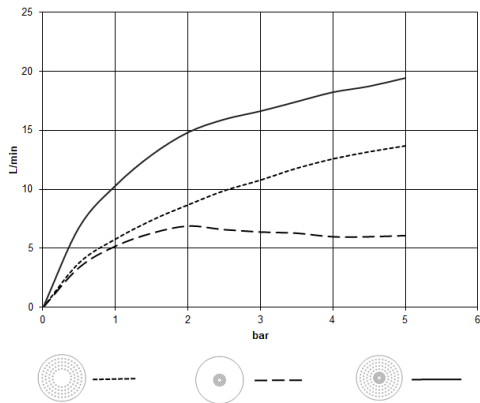

**Rain shower for surface-mounted ceiling installation with light 300 mm - Chrome**

TARA

28 032 970

Fits: TARA, LISSÉ, VAIA, META

- rain shower Ø 300 mm
- PURE RAIN, max. flow rate 12 l/min (at 3 bar)
- PURIFY RAIN, max. flow rate 6 l/min (at 3 bar)
- Distance to ceiling from bottom edge of shower 40 mm
- with anti-scale system
- central LED Spot 3000 K
- Provided by customer: Light switch
- For simultaneous control of the jet types, we recommend the xTool thermostat module
- Not suitable for use in a steam room.

**Required miscellaneous**

**Concealed ceiling installation box for surface-mounted ceiling installation with light -**

35 042 970 90

- min. recess depth 90 mm
- max. recess depth 115 mm
- 2x female thread 1/2" connections
- Input 100-240V AC 50-60Hz
- concealed rough parts
- Output 350 mA SELV / Class II
- Provided by customer: Light switch

**Rain shower for surface-mounted ceiling installation with light 300 mm -  
Chrome**

TARA

28 032 970  
mm [Inches]

**Flow rate chart**

**Codes & Standards**

DIN 4109

ISO 3822

Scottish Water  
Byelaws

No.	Item Number	Name	Quantity used	Delivery time
	90 17 20 263 00 90	fixing set	4	2