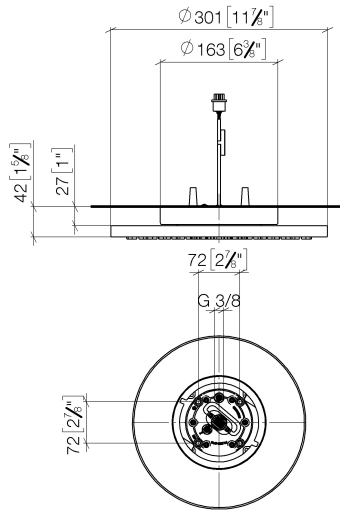

**Rain shower for surface-mounted ceiling installation with light 300 mm - Chrome**

TARA

28 032 970

Fits: TARA, LISSÉ, VAIA, META

- rain shower Ø 300 mm
- PURE RAIN, max. flow rate 12 l/min (at 3 bar)
- PURIFY RAIN, max. flow rate 6 l/min (at 3 bar)
- Distance to ceiling from bottom edge of shower 40 mm
- with anti-scale system
- central LED Spot 3000 K
- Provided by customer: Light switch
- For simultaneous control of the jet types, we recommend the xTool thermostat module
- Not suitable for use in a steam room.

**Required miscellaneous**

**Concealed ceiling installation box for surface-mounted ceiling installation with light -**

35 042 970 90

- min. recess depth 90 mm
- max. recess depth 115 mm
- 2x female thread 1/2" connections
- Input 100-240V AC 50-60Hz
- concealed rough parts
- Output 350 mA SELV / Class II
- Provided by customer: Light switch

**Rain shower for surface-mounted ceiling installation with light 300 mm -  
Chrome**

TARA

28 032 970  
mm [Inches]

**Flow rate chart**

**Codes & Standards**

DIN 4109

ISO 3822

Scottish Water  
Byelaws

No.	Item Number	Name	Quantity used	Delivery time
	90 17 20 263 00 90	fixing set	4	2