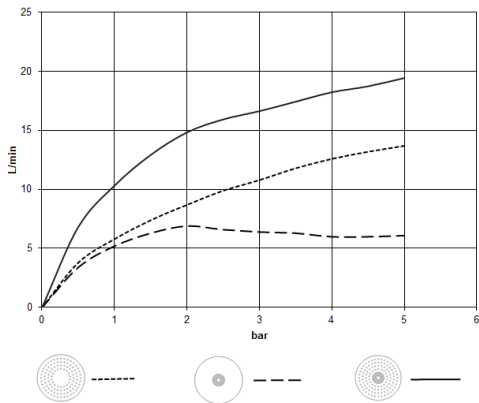

**Rain shower for surface-mounted ceiling installation with light 300 mm -
Brushed Platinum**

TARA

28 032 970

Fits: TARA, LISSÉ, VAIA, META

- rain shower Ø 300 mm
- PURE RAIN, max. flow rate 12 l/min (at 3 bar)
- PURIFY RAIN, max. flow rate 6 l/min (at 3 bar)
- Distance to ceiling from bottom edge of shower 40 mm
- with anti-scale system
- central LED Spot 3000 K
- Provided by customer: Light switch
- For simultaneous control of the jet types, we recommend the xTool thermostat module
- Not suitable for use in a steam room.

Required miscellaneous

Concealed ceiling installation box for surface-mounted ceiling installation with light -

35 042 970 90

- min. recess depth 90 mm
- max. recess depth 115 mm
- 2x female thread 1/2" connections
- Input 100-240V AC 50-60Hz
- concealed rough parts
- Output 350 mA SELV / Class II
- Provided by customer: Light switch

**Rain shower for surface-mounted ceiling installation with light 300 mm -
Brushed Platinum**

TARA

28 032 970
mm [Inches]

Flow rate chart

Codes & Standards

DIN 4109

ISO 3822

Scottish Water
Byelaws