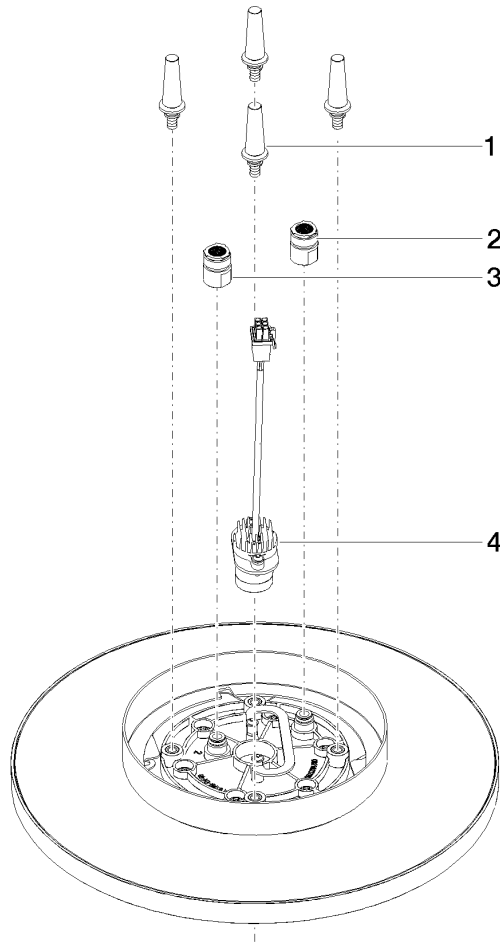

**Rain shower for surface-mounted ceiling installation with light 300 mm -
Brushed Platinum**

TARA

28 032 970

Fits: TARA, LISSÉ, VAIA, META

- rain shower Ø 300 mm
- PURE RAIN, max. flow rate 12 l/min (at 3 bar)
- PURIFY RAIN, max. flow rate 6 l/min (at 3 bar)
- Distance to ceiling from bottom edge of shower 40 mm
- with anti-scale system
- central LED Spot 3000 K
- Provided by customer: Light switch
- For simultaneous control of the jet types, we recommend the xTool thermostat module
- Not suitable for use in a steam room.

**Rain shower for surface-mounted ceiling installation with light 300 mm -
Brushed Platinum**

TARA

28 032 970
mm [Inches]

Flow rate chart

Codes & Standards

DIN 4109

ISO 3822

Scottish Water
Byelaws

UK Water Supply
Regulations

Ü-Zeichen

Rain shower for surface-mounted ceiling installation with light 300 mm -
Brushed Platinum

TARA

28 032 970
Certificates

LGA_38

WRAS_240502

28 032 970

Product version from 5/1/2022

Rain shower for surface-mounted ceiling installation with light 300 mm -
Brushed Platinum

TARA

28 032 970

Spare parts list

Product version from 5/1/2022

No.	Item Number	Name	Quantity used	Delivery time
	90 17 20 263 00 90	fixing set	4	2