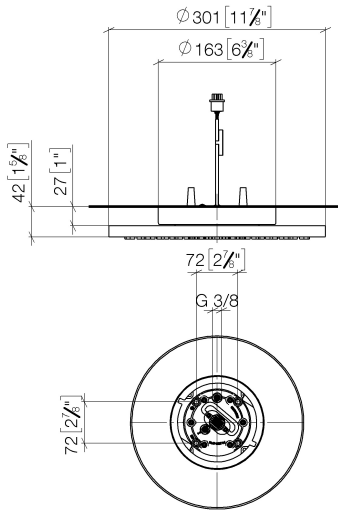

**Rain shower for surface-mounted ceiling installation with light 300 mm -
Brushed Platinum**

TARA

28 032 970

Fits: TARA, LISSÉ, VAIA, META

- rain shower Ø 300 mm
- PURE RAIN, max. flow rate 12 l/min (at 3 bar)
- PURIFY RAIN, max. flow rate 6 l/min (at 3 bar)
- Distance to ceiling from bottom edge of shower 40 mm
- with anti-scale system
- central LED Spot 3000 K
- Provided by customer: Light switch
- For simultaneous control of the jet types, we recommend the xTool thermostat module
- Not suitable for use in a steam room.

Required miscellaneous

Concealed ceiling installation box for surface-mounted ceiling installation with light -

35 042 970 90

- min. recess depth 90 mm
- max. recess depth 115 mm
- 2x female thread 1/2" connections
- Input 100-240V AC 50-60Hz
- concealed rough parts
- Output 350 mA SELV / Class II
- Provided by customer: Light switch

**Rain shower for surface-mounted ceiling installation with light 300 mm -
Brushed Platinum**

TARA

28 032 970
mm [Inches]

Flow rate chart

Codes & Standards

DIN 4109

ISO 3822

Scottish Water
Byelaws

UK Water Supply
Regulations

Ü-Zeichen

Rain shower for surface-mounted ceiling installation with light 300 mm -
Brushed Platinum

TARA

28 032 970
Certificates

LGA_38

WRAS_240502

28 032 970