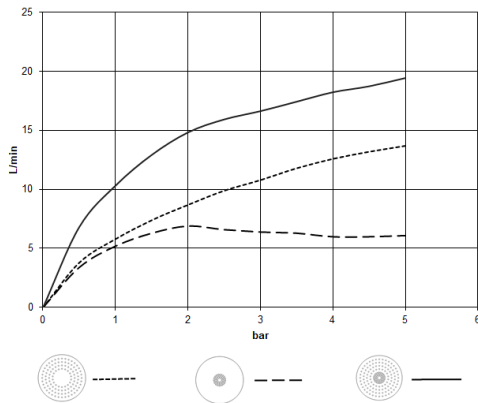

**Rain shower for surface-mounted ceiling installation with light 300 mm -
Brushed Light Gold**

TARA

28 032 970

Fits: TARA, LISSÉ, VAIA, META

- rain shower Ø 300 mm
- PURE RAIN, max. flow rate 12 l/min (at 3 bar)
- PURIFY RAIN, max. flow rate 6 l/min (at 3 bar)
- Distance to ceiling from bottom edge of shower 40 mm
- with anti-scale system
- central LED Spot 3000 K
- Provided by customer: Light switch
- For simultaneous control of the jet types, we recommend the xTool thermostat module
- Not suitable for use in a steam room.
- WRAS 240502006

Required miscellaneous

**Concealed ceiling installation box 35 042 970 90
for surface-mounted ceiling
installation with light -**

- concealed rough parts
- min. recess depth 90 mm
- max. recess depth 115 mm
- 2x female thread 1/2" connections
- Input 100-240V AC 50-60Hz
- Output 350 mA SELV / Class II
- Provided by customer: Light switch

**Rain shower for surface-mounted ceiling installation with light 300 mm -
Brushed Light Gold**

TARA

28 032 970
mm [Inches]

Flow rate chart

Codes & Standards

DIN 4109

ISO 3822

Scottish Water
Byelaws