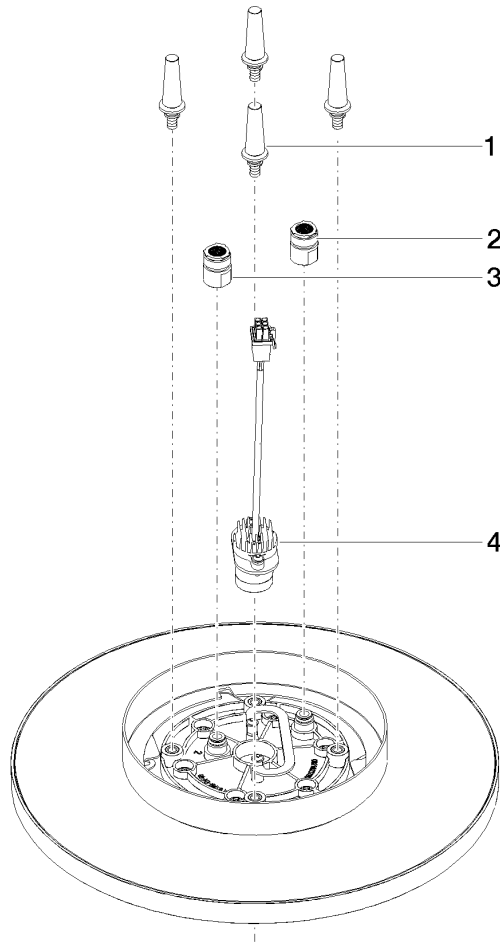

**Rain shower for surface-mounted ceiling installation with light 300 mm -
Brushed Light Gold**

TARA

28 032 970

Fits: TARA, LISSÉ, VAIA, META

- rain shower Ø 300 mm
- PURE RAIN, max. flow rate 12 l/min (at 3 bar)
- PURIFY RAIN, max. flow rate 6 l/min (at 3 bar)
- Distance to ceiling from bottom edge of shower 40 mm
- with anti-scale system
- central LED Spot 3000 K
- Provided by customer: Light switch
- For simultaneous control of the jet types, we recommend the xTool thermostat module
- Not suitable for use in a steam room.
- WRAS 240502006

**Rain shower for surface-mounted ceiling installation with light 300 mm -
Brushed Light Gold**

TARA

28 032 970
mm [Inches]

Flow rate chart

Codes & Standards

DIN 4109

ISO 3822

Scottish Water
Byelaws

UK Water Supply
Regulations

Ü-Zeichen

Rain shower for surface-mounted ceiling installation with light 300 mm -
Brushed Light Gold

TARA

28 032 970
Certificates

LGA_38

WRAS_240502

28 032 970

Product version from 5/1/2022

Rain shower for surface-mounted ceiling installation with light 300 mm -
Brushed Light Gold

TARA

28 032 970

Spare parts list

Product version from 5/1/2022

No.	Item Number	Name	Quantity used	Delivery time
	90 17 20 263 00 90	fixing set	4	2