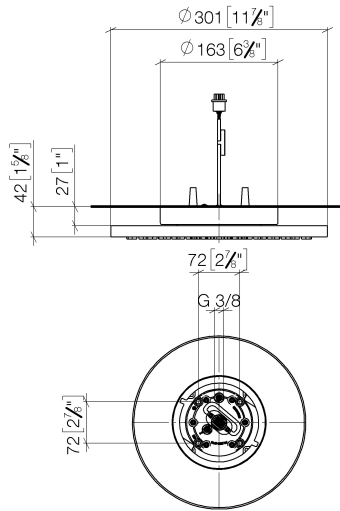

**Rain shower for surface-mounted ceiling installation with light 300 mm -
Brushed Light Gold**

TARA

28 032 970

Fits: TARA, LISSÉ, VAIA, META

- rain shower Ø 300 mm
- PURE RAIN, max. flow rate 12 l/min (at 3 bar)
- PURIFY RAIN, max. flow rate 6 l/min (at 3 bar)
- Distance to ceiling from bottom edge of shower 40 mm
- with anti-scale system
- central LED Spot 3000 K
- Provided by customer: Light switch
- For simultaneous control of the jet types, we recommend the xTool thermostat module
- Not suitable for use in a steam room.
- WRAS 240502006

Required miscellaneous

**Concealed ceiling installation box 35 042 970 90
for surface-mounted ceiling
installation with light -**

- concealed rough parts
- min. recess depth 90 mm
- max. recess depth 115 mm
- 2x female thread 1/2" connections
- Input 100-240V AC 50-60Hz
- Output 350 mA SELV / Class II
- Provided by customer: Light switch

**Rain shower for surface-mounted ceiling installation with light 300 mm -
Brushed Light Gold**

TARA

28 032 970
mm [Inches]

Flow rate chart

Codes & Standards

DIN 4109

ISO 3822

Scottish Water
Byelaws

UK Water Supply
Regulations

Ü-Zeichen

Rain shower for surface-mounted ceiling installation with light 300 mm -
Brushed Light Gold

TARA

28 032 970
Certificates

LGA_38

WRAS_240502

28 032 970