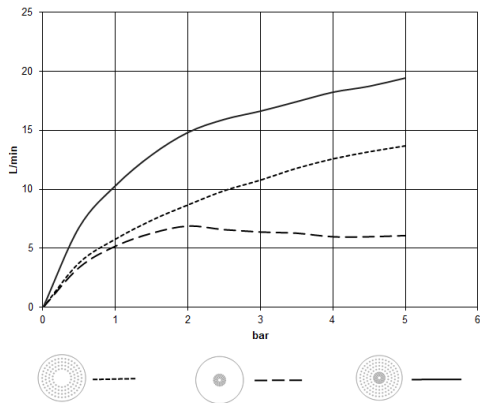

**Rain shower for surface-mounted ceiling installation with light 300 mm -
Brushed Durabross (23kt Gold)**

TARA

28 032 970

Fits: TARA, LISSÉ, VAIA, META

- rain shower Ø 300 mm
- PURE RAIN, max. flow rate 12 l/min (at 3 bar)
- PURIFY RAIN, max. flow rate 6 l/min (at 3 bar)
- Distance to ceiling from bottom edge of shower 40 mm
- with anti-scale system
- central LED Spot 3000 K
- Provided by customer: Light switch
- For simultaneous control of the jet types, we recommend the xTool thermostat module
- Not suitable for use in a steam room.

● WRAS 240502006
includes light bulbs with a Class F energy efficiency

includes light bulbs with a Class F energy efficiency

	Brushed Durabross (23kt Gold)	28 032 970-28
	Chrome	28 032 970-00
	Brushed Platinum	28 032 970-06
	Platinum	28 032 970-08
	Dark Chrome	28 032 970-19
	Light Gold	28 032 970-26
	Brushed Light Gold	28 032 970-27
	Matte Black	28 032 970-33
	Brushed Bronze	28 032 970-42
	Brushed Champagne (22kt Gold)	28 032 970-46
	Champagne (22kt Gold)	28 032 970-47
	Brushed Chrome	28 032 970-93
	Brushed Dark Platinum	28 032 970-99

Required miscellaneous

**Concealed ceiling installation box 35 042 970 90
for surface-mounted ceiling
installation with light -**

- min. recess depth 90 mm
- max. recess depth 115 mm
- 2x female thread 1/2" connections
- Input 100-240V AC 50-60Hz
- concealed rough parts
- Output 350 mA SELV / Class II
- Provided by customer: Light switch

**Rain shower for surface-mounted ceiling installation with light 300 mm -
Brushed Durabross (23kt Gold)**

TARA

28 032 970
mm [Inches]

Flow rate chart

Codes & Standards

DIN 4109

ISO 3822

Scottish Water
Byelaws