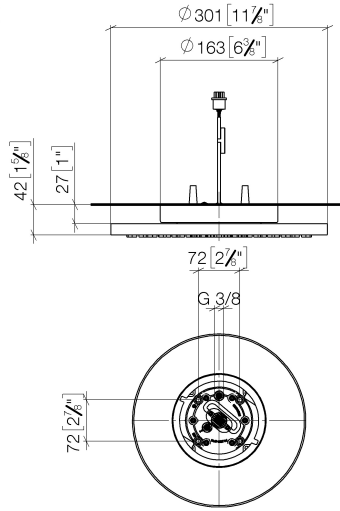

**Rain shower for surface-mounted ceiling installation with light 300 mm -
Brushed Durabross (23kt Gold)**

TARA

28 032 970

Fits: TARA, LISSÉ, VAIA, META

- rain shower Ø 300 mm
- PURE RAIN, max. flow rate 12 l/min (at 3 bar)
- PURIFY RAIN, max. flow rate 6 l/min (at 3 bar)
- Distance to ceiling from bottom edge of shower 40 mm
- with anti-scale system
- central LED Spot 3000 K
- Provided by customer: Light switch
- For simultaneous control of the jet types, we recommend the xTool thermostat module
- Not suitable for use in a steam room.

Required miscellaneous

**Concealed ceiling installation box 35 042 970 90
for surface-mounted ceiling
installation with light -**

- min. recess depth 90 mm
- max. recess depth 115 mm
- 2x female thread 1/2" connections
- Input 100-240V AC 50-60Hz
- concealed rough parts
- Output 350 mA SELV / Class II
- Provided by customer: Light switch

**Rain shower for surface-mounted ceiling installation with light 300 mm -
Brushed Durabross (23kt Gold)**

TARA

28 032 970
mm [Inches]

Flow rate chart

Codes & Standards

DIN 4109

ISO 3822

Scottish Water
Byelaws

UK Water Supply
Regulations

Ü-Zeichen

Rain shower for surface-mounted ceiling installation with light 300 mm -
Brushed Durabronze (23kt Gold)

TARA

28 032 970
Certificates

LGA_38

WRAS_240502

28 032 970