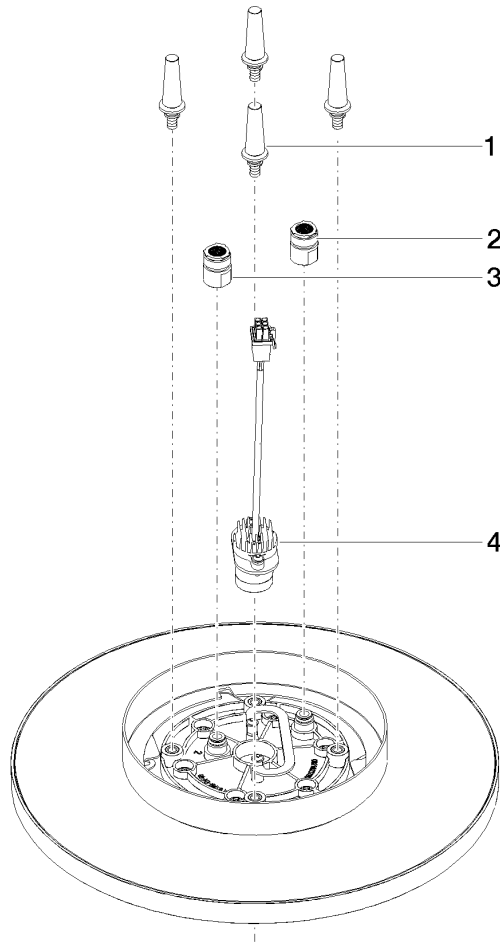

**Rain shower for surface-mounted ceiling installation with light 300 mm -
Brushed Durabross (23kt Gold)**

TARA

28 032 970

Fits: TARA, LISSÉ, VAIA, META

- rain shower Ø 300 mm
- PURE RAIN, max. flow rate 12 l/min (at 3 bar)
- PURIFY RAIN, max. flow rate 6 l/min (at 3 bar)
- Distance to ceiling from bottom edge of shower 40 mm
- with anti-scale system
- central LED Spot 3000 K
- Provided by customer: Light switch
- For simultaneous control of the jet types, we recommend the xTool thermostat module
- Not suitable for use in a steam room.

**Rain shower for surface-mounted ceiling installation with light 300 mm -
Brushed Durabross (23kt Gold)**

TARA

28 032 970
mm [Inches]

Flow rate chart

Codes & Standards

DIN 4109

ISO 3822

Scottish Water
Byelaws

UK Water Supply
Regulations

Ü-Zeichen

Rain shower for surface-mounted ceiling installation with light 300 mm -
Brushed Durabronze (23kt Gold)

TARA

28 032 970
Certificates

LGA_38

WRAS_240502

28 032 970

Product version from 5/1/2022

Rain shower for surface-mounted ceiling installation with light 300 mm -
Brushed Durabronze (23kt Gold)

TARA

28 032 970

Spare parts list

Product version from 5/1/2022

No.	Item Number	Name	Quantity used	Delivery time
	90 17 20 263 00 90	fixing set	4	2