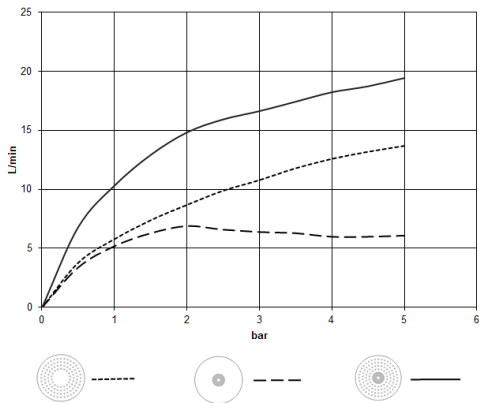

**Rain shower for surface-mounted ceiling installation with light 300 mm -
Brushed Champagne (22kt Gold)**

TARA

28 032 970

Fits: TARA, LISSÉ, VAIA, META

- rain shower Ø 300 mm
- PURE RAIN, max. flow rate 12 l/min (at 3 bar)
- PURIFY RAIN, max. flow rate 6 l/min (at 3 bar)
- Distance to ceiling from bottom edge of shower 40 mm
- with anti-scale system
- central LED Spot 3000 K
- Provided by customer: Light switch
- For simultaneous control of the jet types, we recommend the xTool thermostat module
- Not suitable for use in a steam room.

● WRAS 240502006
includes light bulbs with a Class F energy efficiency

includes light bulbs with a Class F energy efficiency

| | | |
|--|--------------------------------|---------------|
| | Brushed Champagne (22kt Gold) | 28 032 970-46 |
| | Chrome | 28 032 970-00 |
| | Brushed Platinum | 28 032 970-06 |
| | Platinum | 28 032 970-08 |
| | Dark Chrome | 28 032 970-19 |
| | Light Gold | 28 032 970-26 |
| | Brushed Light Gold | 28 032 970-27 |
| | Brushed Durabronze (23kt Gold) | 28 032 970-28 |
| | Matte Black | 28 032 970-33 |
| | Brushed Bronze | 28 032 970-42 |
| | Champagne (22kt Gold) | 28 032 970-47 |
| | Brushed Chrome | 28 032 970-93 |
| | Brushed Dark Platinum | 28 032 970-99 |

Required miscellaneous

Concealed ceiling installation box for surface-mounted ceiling installation with light - 35 042 970 90

- concealed rough parts
- min. recess depth 90 mm
- max. recess depth 115 mm
- 2x female thread 1/2" connections
- Input 100-240V AC 50-60Hz
- Output 350 mA SELV / Class II
- Provided by customer: Light switch

**Rain shower for surface-mounted ceiling installation with light 300 mm -
Brushed Champagne (22kt Gold)**

TARA

28 032 970
mm [Inches]

Flow rate chart

Codes & Standards

DIN 4109

ISO 3822

Scottish Water
Byelaws