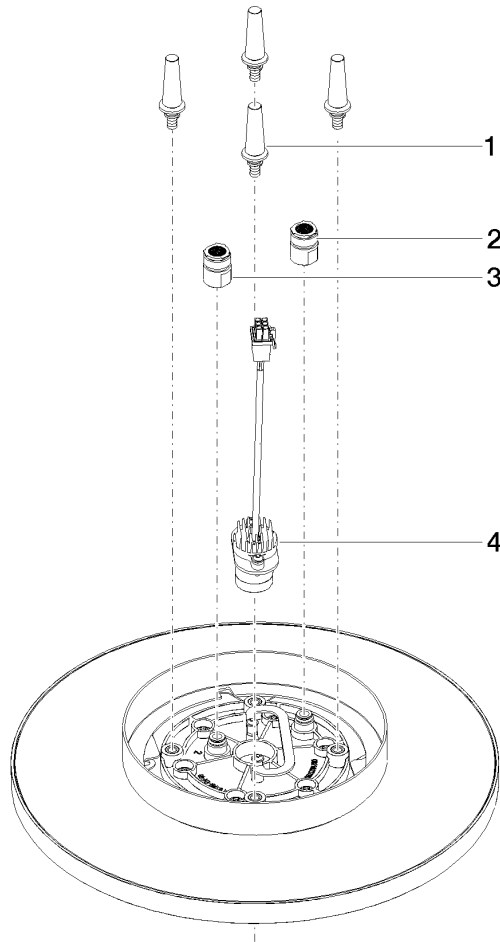

**Rain shower for surface-mounted ceiling installation with light 300 mm -
Brushed Champagne (22kt Gold)**

TARA

28 032 970
mm [Inches]

Flow rate chart

Codes & Standards

DIN 4109

ISO 3822

Scottish Water
Byelaws

UK Water Supply
Regulations

Ü-Zeichen

Rain shower for surface-mounted ceiling installation with light 300 mm -
Brushed Champagne (22kt Gold)

TARA

28 032 970
Certificates

LGA_38

WRAS_240502

Rain shower for surface-mounted ceiling installation with light 300 mm -
Brushed Champagne (22kt Gold)

TARA

28 032 970

Product version from 5/1/2022

Rain shower for surface-mounted ceiling installation with light 300 mm -
Brushed Champagne (22kt Gold)

TARA

28 032 970

Spare parts list

Product version from 5/1/2022

| No. | Item Number | Name | Quantity used | Delivery time |
|-----|--------------------|------------|---------------|---------------|
| | 90 17 20 263 00 90 | fixing set | 4 | 2 |