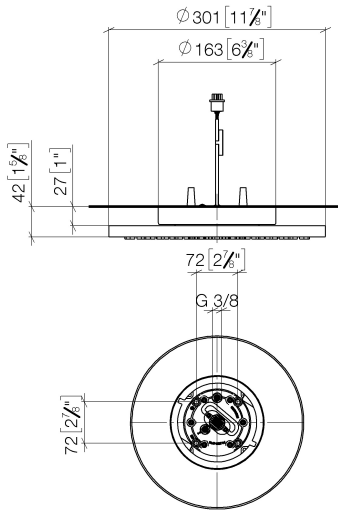

**Rain shower for surface-mounted ceiling installation with light 300 mm -
Brushed Champagne (22kt Gold)**

TARA

28 032 970

Fits: TARA, LISSÉ, VAIA, META

- rain shower Ø 300 mm
- PURE RAIN, max. flow rate 12 l/min (at 3 bar)
- PURIFY RAIN, max. flow rate 6 l/min (at 3 bar)
- Distance to ceiling from bottom edge of shower 40 mm
- with anti-scale system
- central LED Spot 3000 K
- Provided by customer: Light switch
- For simultaneous control of the jet types, we recommend the xTool thermostat module
- Not suitable for use in a steam room.

Required miscellaneous

Concealed ceiling installation box for surface-mounted ceiling installation with light - 35 042 970 90

- concealed rough parts
- min. recess depth 90 mm
- max. recess depth 115 mm
- 2x female thread 1/2" connections
- Input 100-240V AC 50-60Hz
- Output 350 mA SELV / Class II
- Provided by customer: Light switch

**Rain shower for surface-mounted ceiling installation with light 300 mm -
Brushed Champagne (22kt Gold)**

TARA

28 032 970
mm [Inches]

Flow rate chart

Codes & Standards

DIN 4109

ISO 3822

Scottish Water
Byelaws

| No. | Item Number | Name | Quantity used | Delivery time |
|-----|--------------------|------------|---------------|---------------|
| | 90 17 20 263 00 90 | fixing set | 4 | 2 |