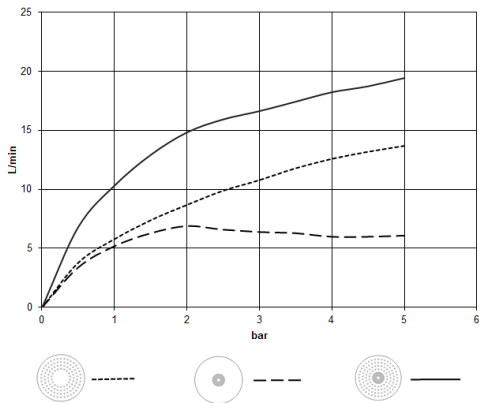

**Rain shower for surface-mounted ceiling installation with light 300 mm -
Champagne (22kt Gold)**

TARA

28 032 970

Fits: TARA, LISSÉ, VAIA, META

- rain shower Ø 300 mm
- PURE RAIN, max. flow rate 12 l/min (at 3 bar)
- PURIFY RAIN, max. flow rate 6 l/min (at 3 bar)
- Distance to ceiling from bottom edge of shower 40 mm
- with anti-scale system
- central LED Spot 3000 K
- Provided by customer: Light switch
- For simultaneous control of the jet types, we recommend the xTool thermostat module
- Not suitable for use in a steam room.

● WRAS 240502006
includes light bulbs with a Class F energy efficiency

includes light bulbs with a Class F energy efficiency

	Champagne (22kt Gold)	28 032 970-47
	Chrome	28 032 970-00
	Brushed Platinum	28 032 970-06
	Platinum	28 032 970-08
	Dark Chrome	28 032 970-19
	Light Gold	28 032 970-26
	Brushed Light Gold	28 032 970-27
	Brushed Durabronze (23kt Gold)	28 032 970-28
	Matte Black	28 032 970-33
	Brushed Bronze	28 032 970-42
	Brushed Champagne (22kt Gold)	28 032 970-46
	Brushed Chrome	28 032 970-93
	Brushed Dark Platinum	28 032 970-99

Required miscellaneous

**Concealed ceiling installation box 35 042 970 90
for surface-mounted ceiling
installation with light -**

- concealed rough parts
- min. recess depth 90 mm
- max. recess depth 115 mm
- 2x female thread 1/2" connections
- Input 100-240V AC 50-60Hz
- Output 350 mA SELV / Class II
- Provided by customer: Light switch

**Rain shower for surface-mounted ceiling installation with light 300 mm -
Champagne (22kt Gold)**

TARA

28 032 970
mm [Inches]

Flow rate chart

Codes & Standards

DIN 4109

ISO 3822

Scottish Water
Byelaws