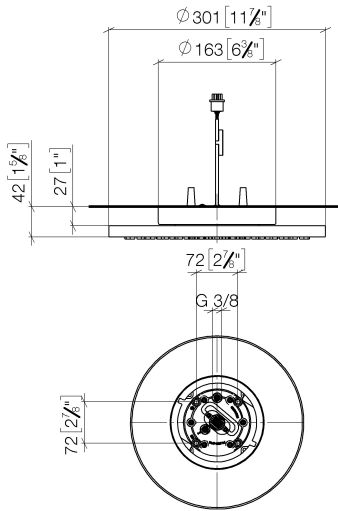

**Rain shower for surface-mounted ceiling installation with light 300 mm -
Champagne (22kt Gold)**

TARA

28 032 970

Fits: TARA, LISSÉ, VAIA, META

- rain shower Ø 300 mm
- PURE RAIN, max. flow rate 12 l/min (at 3 bar)
- PURIFY RAIN, max. flow rate 6 l/min (at 3 bar)
- Distance to ceiling from bottom edge of shower 40 mm
- with anti-scale system
- central LED Spot 3000 K
- Provided by customer: Light switch
- For simultaneous control of the jet types, we recommend the xTool thermostat module
- Not suitable for use in a steam room.

Required miscellaneous

**Concealed ceiling installation box 35 042 970 90
for surface-mounted ceiling
installation with light -**

- concealed rough parts
- min. recess depth 90 mm
- max. recess depth 115 mm
- 2x female thread 1/2" connections
- Input 100-240V AC 50-60Hz
- Output 350 mA SELV / Class II
- Provided by customer: Light switch

**Rain shower for surface-mounted ceiling installation with light 300 mm -
Champagne (22kt Gold)**

TARA

28 032 970
mm [Inches]

Flow rate chart

Codes & Standards

DIN 4109

ISO 3822

Scottish Water
Byelaws

UK Water Supply
Regulations

Ü-Zeichen

Rain shower for surface-mounted ceiling installation with light 300 mm -
Champagne (22kt Gold)

TARA

28 032 970

Certificates

LGA_38

WRAS_240502