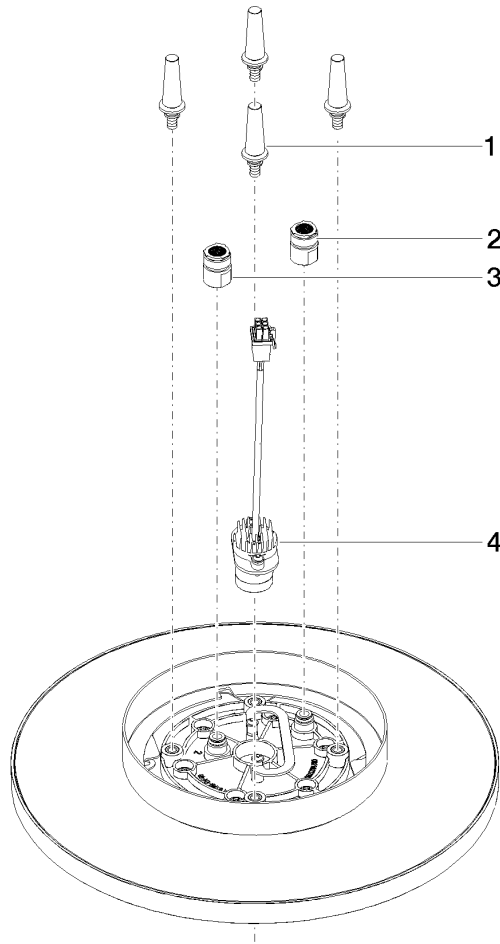

Rain shower for surface-mounted ceiling installation with light 300 mm -
Champagne (22kt Gold)

TARA

28 032 970

Product version from 5/1/2022