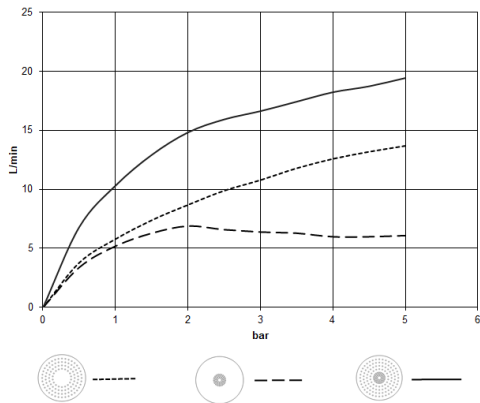

Rain shower for surface-mounted ceiling installation with light 300 mm -
Brushed Dark Platinum

TARA

28 032 970

Fits: TARA, LISSÉ, VAIA, META

- rain shower Ø 300 mm
- PURE RAIN, max. flow rate 12 l/min (at 3 bar)
- PURIFY RAIN, max. flow rate 6 l/min (at 3 bar)
- Distance to ceiling from bottom edge of shower 40 mm
- with anti-scale system
- central LED Spot 3000 K
- Provided by customer: Light switch
- For simultaneous control of the jet types, we recommend the xTool thermostat module
- Not suitable for use in a steam room.
- WRAS 240502006

includes light bulbs with a Class F energy efficiency

includes light bulbs with a Class F energy efficiency

| | | |
|--|--------------------------------|---------------|
|  | Brushed Dark Platinum | 28 032 970-99 |
|  | Chrome | 28 032 970-00 |
|  | Brushed Platinum | 28 032 970-06 |
|  | Platinum | 28 032 970-08 |
|  | Dark Chrome | 28 032 970-19 |
|  | Light Gold | 28 032 970-26 |
|  | Brushed Light Gold | 28 032 970-27 |
|  | Brushed Durabronze (23kt Gold) | 28 032 970-28 |
|  | Matte Black | 28 032 970-33 |
|  | Brushed Bronze | 28 032 970-42 |
|  | Brushed Champagne (22kt Gold) | 28 032 970-46 |
|  | Champagne (22kt Gold) | 28 032 970-47 |
|  | Brushed Chrome | 28 032 970-93 |

Required miscellaneous

Concealed ceiling installation box 35 042 970 90 for surface-mounted ceiling installation with light -

- min. recess depth 90 mm
- max. recess depth 115 mm
- 2x female thread 1/2" connections
- Input 100-240V AC 50-60Hz
- concealed rough parts
- Output 350 mA SELV / Class II
- Provided by customer: Light switch

**Rain shower for surface-mounted ceiling installation with light 300 mm -
Brushed Dark Platinum**

TARA

28 032 970
mm [Inches]

Flow rate chart

Codes & Standards

DIN 4109

ISO 3822

Scottish Water
Byelaws