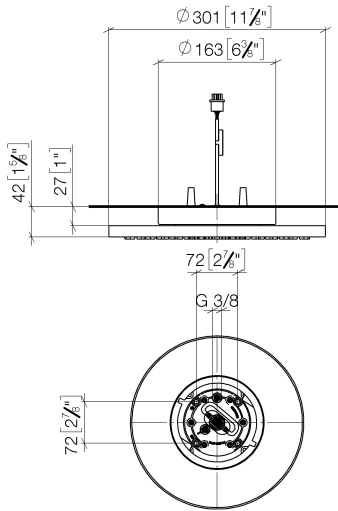

Rain shower for surface-mounted ceiling installation with light 300 mm -
Brushed Dark Platinum

TARA

28 032 970

Fits: TARA, LISSÉ, VAIA, META

- rain shower Ø 300 mm
- PURE RAIN, max. flow rate 12 l/min (at 3 bar)
- PURIFY RAIN, max. flow rate 6 l/min (at 3 bar)
- Distance to ceiling from bottom edge of shower 40 mm
- with anti-scale system
- central LED Spot 3000 K
- Provided by customer: Light switch
- For simultaneous control of the jet types, we recommend the xTool thermostat module
- Not suitable for use in a steam room.
- WRAS 240502006

Required miscellaneous

Concealed ceiling installation box 35 042 970 90 for surface-mounted ceiling installation with light -

- min. recess depth 90 mm
- max. recess depth 115 mm
- 2x female thread 1/2" connections
- Input 100-240V AC 50-60Hz
- concealed rough parts
- Output 350 mA SELV / Class II
- Provided by customer: Light switch

**Rain shower for surface-mounted ceiling installation with light 300 mm -
Brushed Dark Platinum**

TARA

28 032 970
mm [Inches]

Flow rate chart

Codes & Standards

DIN 4109

ISO 3822

Scottish Water
Byelaws

UK Water Supply
Regulations

Ü-Zeichen

Rain shower for surface-mounted ceiling installation with light 300 mm -
Brushed Dark Platinum

TARA

28 032 970
Certificates

LGA_38

WRAS_240502

28 032 970