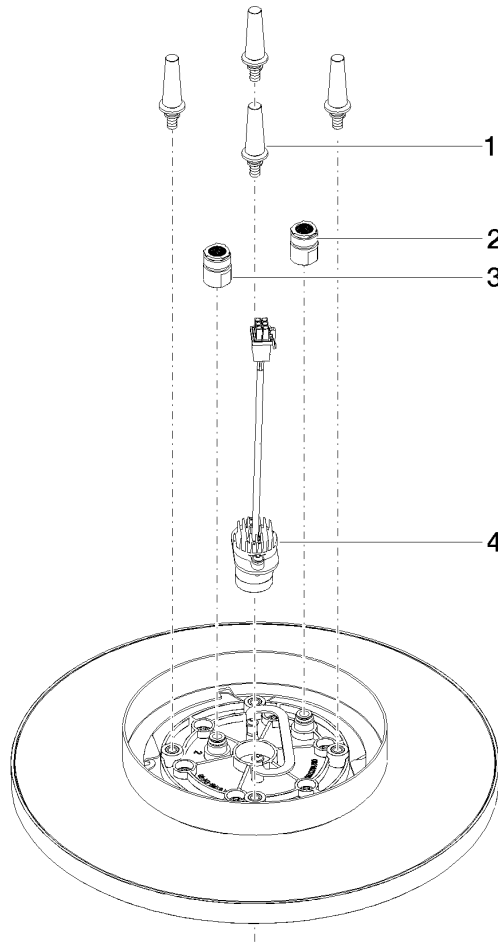

Rain shower for surface-mounted ceiling installation with light 300 mm -
Brushed Dark Platinum

TARA

28 032 970

Fits: TARA, LISSÉ, VAIA, META

- rain shower Ø 300 mm
- PURE RAIN, max. flow rate 12 l/min (at 3 bar)
- PURIFY RAIN, max. flow rate 6 l/min (at 3 bar)
- Distance to ceiling from bottom edge of shower 40 mm
- with anti-scale system
- central LED Spot 3000 K
- Provided by customer: Light switch
- For simultaneous control of the jet types, we recommend the xTool thermostat module
- Not suitable for use in a steam room.
- WRAS 240502006

**Rain shower for surface-mounted ceiling installation with light 300 mm -
Brushed Dark Platinum**

TARA

28 032 970
mm [Inches]

Flow rate chart

Codes & Standards

DIN 4109

ISO 3822

Scottish Water
Byelaws

UK Water Supply
Regulations

Ü-Zeichen

Rain shower for surface-mounted ceiling installation with light 300 mm -
Brushed Dark Platinum

TARA

28 032 970
Certificates

LGA_38

WRAS_240502

28 032 970

Product version from 5/1/2022

Rain shower for surface-mounted ceiling installation with light 300 mm -
Brushed Dark Platinum

TARA

28 032 970

Spare parts list

Product version from 5/1/2022

| No. | Item Number | Name | Quantity used | Delivery time |
|-----|--------------------|------------|---------------|---------------|
| | 90 17 20 263 00 90 | fixing set | 4 | 2 |