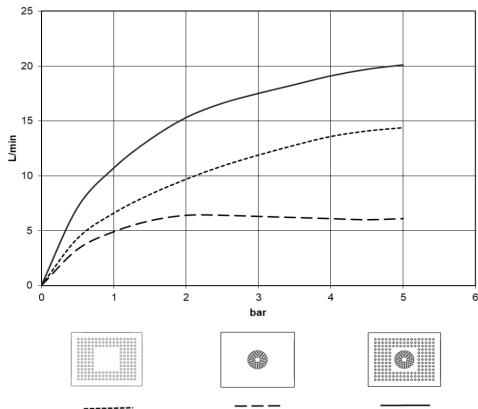

Rain shower for surface-mounted ceiling installation 300 x 240 mm - Chrome

IMO

28 041 980 Product version from 5/1/2022

Fits: IMO, LULU, MEM, CL.1, CYO

- rain shower 300 x 240mm
- PURE RAIN, max. flow rate 12 l/min (at 3 bar)
- PURIFY RAIN, max. flow rate 6 l/min (at 3 bar)
- Distance to ceiling from bottom edge of shower 40 mm
- with anti-scale system
- For simultaneous control of the jet types, we recommend the xTool thermostat module
- Not suitable for use in a steam room.
- WRAS

mm [inches]

Flow rate chart

Codes & Standards

DIN 4109

ISO 3822

Scottish Water
Byelaws

UK Water Supply
Regulations

Ü-Zeichen