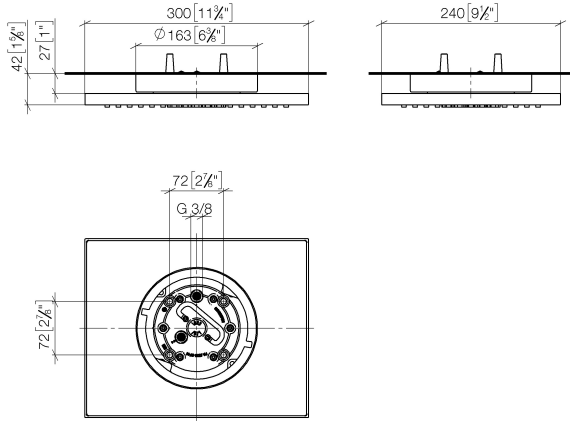

Rain shower for surface-mounted ceiling installation 300 x 240 mm - Chrome

IMO

28 041 980 Product version from 5/1/2022

Fits: IMO, LULU, MEM, CL.1, CYO

- rain shower 300 x 240mm
- PURE RAIN, max. flow rate 12 l/min (at 3 bar)
- PURIFY RAIN, max. flow rate 6 l/min (at 3 bar)
- Distance to ceiling from bottom edge of shower 40 mm
- with anti-scale system
- For simultaneous control of the jet types, we recommend the xTool thermostat module
- Not suitable for use in a steam room.
- WRAS

Required miscellaneous

Concealed ceiling installation box 35 041 970 90 with ceiling fixing -

- min. recess depth mm
- max. recess depth mm
- 2x female thread " outlet
- concealed rough parts

28 041 980 Product version from 5/1/2022

mm [inches]

Flow rate chart

Codes & Standards

DIN 4109

ISO 3822

Scottish Water
Byelaws

UK Water Supply
Regulations

Ü-Zeichen

Rain shower for surface-mounted ceiling installation 300 x 240 mm - Chrome

IMO

28 041 980 Product version from 5/1/2022

Certificates

LGA_38

WRAS_240502

Spare parts list

No.	Item Number	Name	Quantity used	Delivery time
1	90 17 20 263 00 90	fixing set	1	2
2	90 24 03 309 01 90	connection	1	2
3	90 24 03 309 00 90	connection	1	2