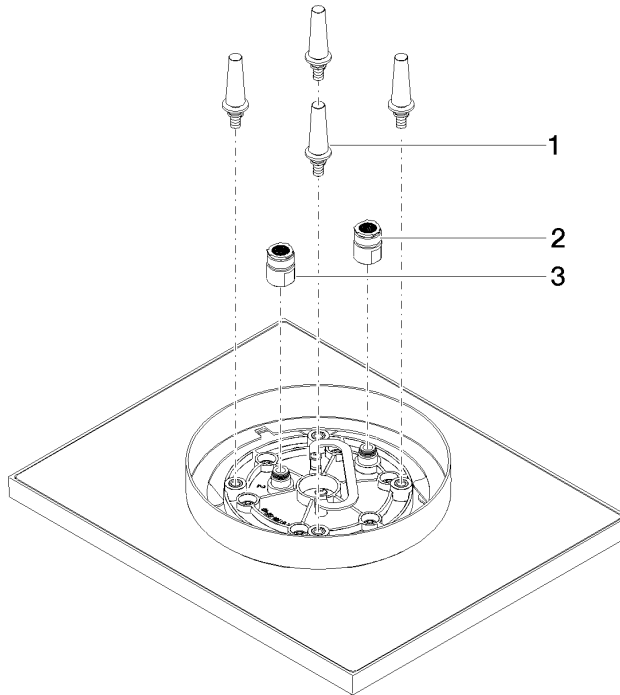

Rain shower for surface-mounted ceiling installation 300 x 240 mm - Chrome

IMO

28 041 980 Product version from 5/1/2022

Fits: IMO, LULU, MEM, CL.1, CYO

- rain shower 300 x 240mm
- PURE RAIN, max. flow rate 12 l/min (at 3 bar)
- PURIFY RAIN, max. flow rate 6 l/min (at 3 bar)
- Distance to ceiling from bottom edge of shower 40 mm
- with anti-scale system
- For simultaneous control of the jet types, we recommend the xTool thermostat module
- Not suitable for use in a steam room.
- WRAS

Required miscellaneous

Concealed ceiling installation box 35 041 970 90 with ceiling fixing -

- min. recess depth mm
- max. recess depth mm
- 2x female thread " outlet
- concealed rough parts

28 041 980 Product version from 5/1/2022

Rain shower for surface-mounted ceiling installation 300 x 240 mm - Chrome

IMO

28 041 980 Product version from 5/1/2022

Certificates

LGA_38

WRAS_240502

Spare parts list

No.	Item Number	Name	Quantity used	Delivery time
1	90 17 20 263 00 90	fixing set	1	2
2	90 24 03 309 01 90	connection	1	2
3	90 24 03 309 00 90	connection	1	2