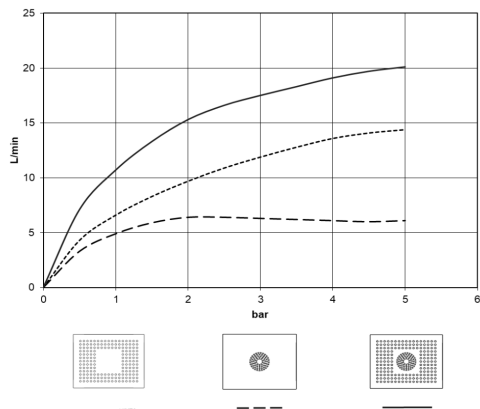

## Rain shower for surface-mounted ceiling installation 300 x 240 mm - Brushed Champagne (22kt Gold)

IMO

28 041 980 Product version from 5/1/2022

- rain shower 300 x 240mm
- PURE RAIN, max. flow rate 12 l/min (at 3 bar)
- PURIFY RAIN, max. flow rate 6 l/min (at 3 bar)
- Distance to ceiling from bottom edge of shower 40 mm
- with anti-scale system
- For simultaneous control of the jet types, we recommend the xTool thermostat module
- Not suitable for use in a steam room.
- WRAS

### Required miscellaneous

**Concealed ceiling installation box 35 041 970 90 with ceiling fixing -**

- concealed rough parts
- min. recess depth mm
- max. recess depth mm
- 2x female thread " outlet

**Rain shower for surface-mounted ceiling installation 300 x 240 mm - Brushed Champagne (22kt Gold)**

IMO

28 041 980 Product version from 5/1/2022  
mm [inches]

**Flow rate chart**

**Codes & Standards**

DIN 4109

ISO 3822

Scottish Water  
Byelaws

UK Water Supply  
Regulations