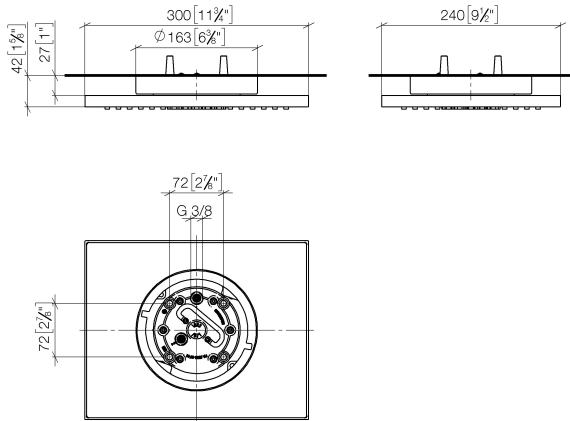

## Rain shower for surface-mounted ceiling installation 300 x 240 mm - Brushed Champagne (22kt Gold)

IMO

28 041 980 Product version from 5/1/2022

- rain shower 300 x 240mm
- PURE RAIN, max. flow rate 12 l/min (at 3 bar)
- PURIFY RAIN, max. flow rate 6 l/min (at 3 bar)
- Distance to ceiling from bottom edge of shower 40 mm
- with anti-scale system
- For simultaneous control of the jet types, we recommend the xTool thermostat module
- Not suitable for use in a steam room.
- WRAS

### Required miscellaneous

**Concealed ceiling installation box 35 041 970 90 with ceiling fixing -**

- concealed rough parts
- min. recess depth mm
- max. recess depth mm
- 2x female thread " outlet

**Rain shower for surface-mounted ceiling installation 300 x 240 mm - Brushed Champagne (22kt Gold)**

IMO

28 041 980 Product version from 5/1/2022  
mm [inches]

**Flow rate chart**

**Codes & Standards**

DIN 4109

ISO 3822

Scottish Water  
Byelaws

UK Water Supply  
Regulations

**Ü-Zeichen**

Rain shower for surface-mounted ceiling installation 300 x 240 mm - Brushed  
Champagne (22kt Gold)

---

IMO

28 041 980 Product version from 5/1/2022

Certificates

---

LGA\_38