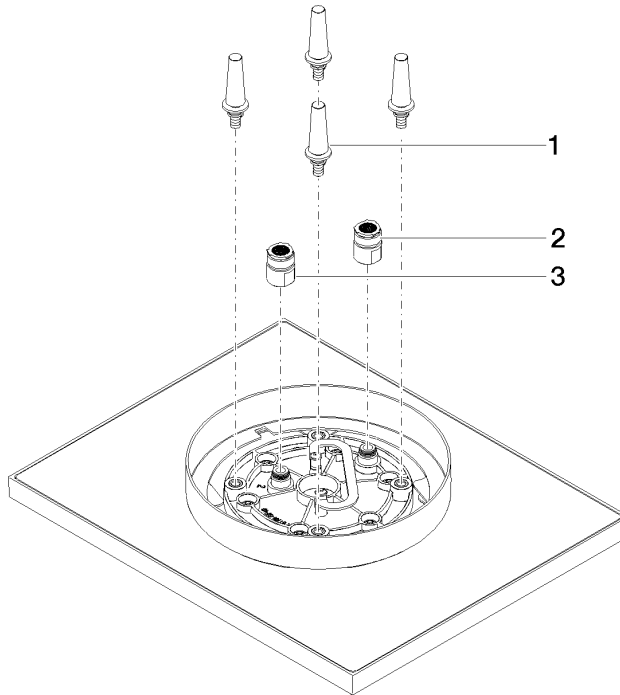

## Rain shower for surface-mounted ceiling installation 300 x 240 mm - Brushed Champagne (22kt Gold)

IMO

28 041 980 Product version from 5/1/2022

- rain shower 300 x 240mm
- PURE RAIN, max. flow rate 12 l/min (at 3 bar)
- PURIFY RAIN, max. flow rate 6 l/min (at 3 bar)
- Distance to ceiling from bottom edge of shower 40 mm
- with anti-scale system
- For simultaneous control of the jet types, we recommend the xTool thermostat module
- Not suitable for use in a steam room.
- WRAS

### Required miscellaneous

**Concealed ceiling installation box 35 041 970 90 with ceiling fixing -**

- concealed rough parts
- min. recess depth mm
- max. recess depth mm
- 2x female thread " outlet

**Rain shower for surface-mounted ceiling installation 300 x 240 mm - Brushed Champagne (22kt Gold)**

**Ü-Zeichen**

Rain shower for surface-mounted ceiling installation 300 x 240 mm - Brushed  
Champagne (22kt Gold)

---

IMO

28 041 980 Product version from 5/1/2022

Certificates

---

LGA\_38

### Spare parts list

No.	Item Number	Name	Quantity used	Delivery time
1	90 17 20 263 00 90	fixing set	1	2
2	90 24 03 309 01 90	connection	1	2
3	90 24 03 309 00 90	connection	1	2