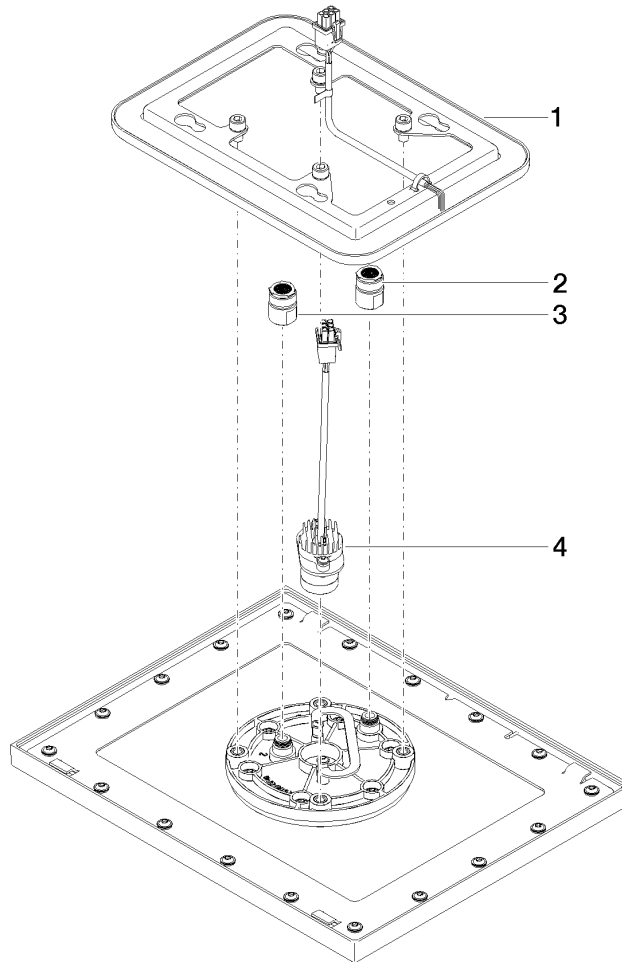

## Rain shower for recessed ceiling installation with light 300 x 240 mm - Platinum

---

28 044 980 Product version from 5/1/2022

## Rain shower for recessed ceiling installation with light 300 x 240 mm - Platinum

28 044 980 Product version from 5/1/2022