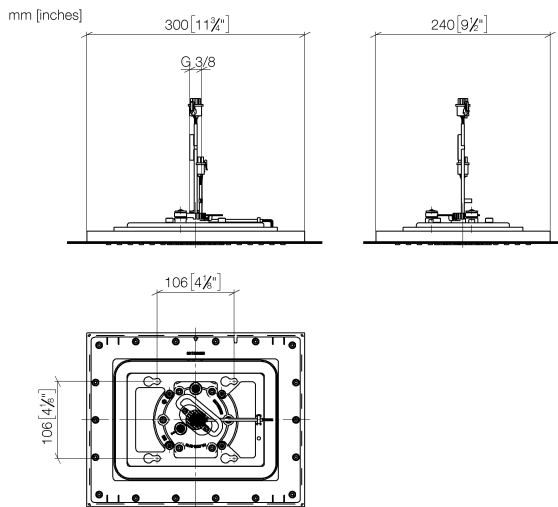

Rain shower for recessed ceiling installation with light 300 x 240 mm - Platinum

28 044 980 Product version from 5/1/2022