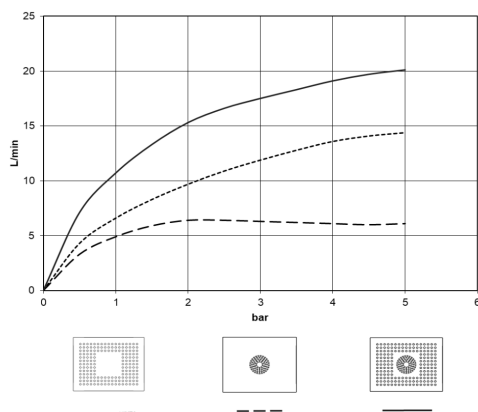

### Concealed ceiling installation box 35 044 970 90 for recessed ceiling installation with light -

- flush-mounted installation box 360x300 mm RAL 9003 signal white
- recess depth mm
- Input 100-240V AC 50-60Hz
- concealed rough parts
- Output 12V DC SELV / Class 2
- ZigBee Light Link RGBW controller

### Flow rate chart