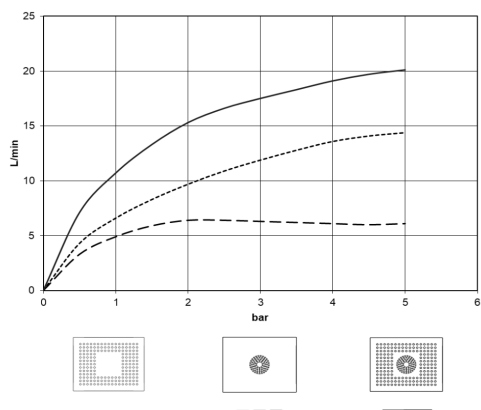

Flow rate chart

Codes & Standards

DIN 4109

ISO 3822

Scottish Water
Byelaws

UK Water Supply
Regulations

Ü-Zeichen