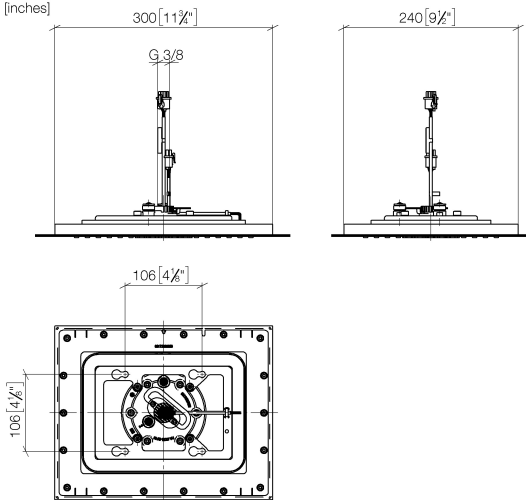

Rain shower for recessed ceiling installation with light 300 x 240 mm - Brushed Chrome

28 044 980 Product version from 5/1/2022

- rain shower 300 x 240mm
- PURE RAIN, max. flow rate 12 l/min (at 3 bar)
- PURIFY RAIN, max. flow rate 6 l/min (at 3 bar)
- min. recess depth 137 mm
- with anti-scale system

Required miscellaneous

Concealed ceiling installation box 35 044 970 90 for recessed ceiling installation with light -

- flush-mounted installation box 360x300 mm RAL 9003 signal white
- recess depth mm
- Input 100-240V AC 50-60Hz
- concealed rough parts
- Output 12V DC SELV / Class 2
- ZigBee Light Link RGBW controller

Rain shower for recessed ceiling installation with light 300 x 240 mm - Brushed Chrome

28 044 980 Product version from 5/1/2022

mm [inches]

Flow rate chart

Codes & Standards

DIN 4109

ISO 3822

Scottish Water
Byelaws

UK Water Supply
Regulations

Ü-Zeichen

Rain shower for recessed ceiling installation with light 300 x 240 mm - Brushed Chrome

28 044 980 Product version from 5/1/2022

Certificates

LGA_38

WRAS_240502

Rain shower for recessed ceiling installation with light 300 x 240 mm - Brushed Chrome