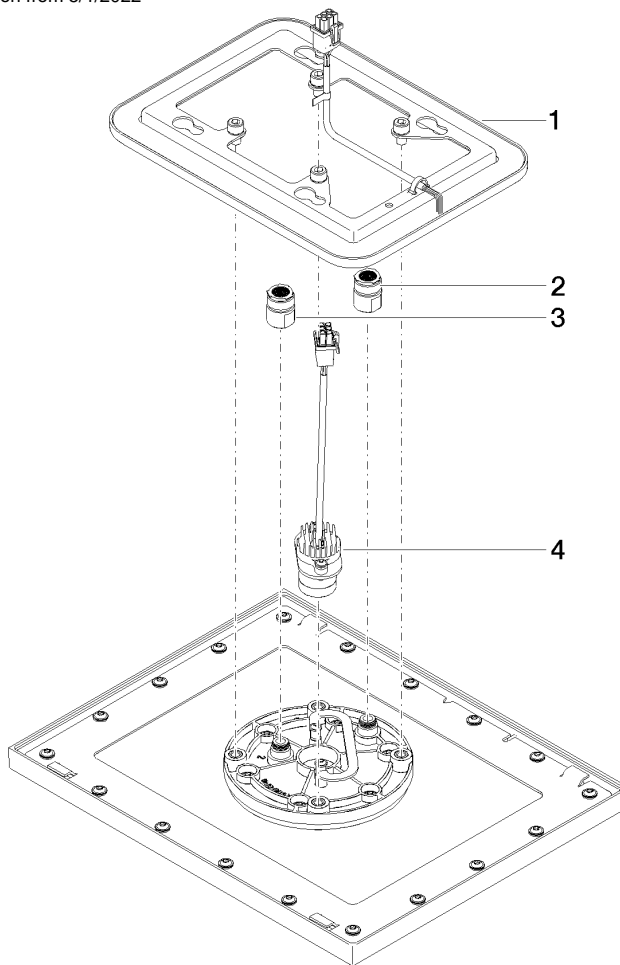

Rain shower for recessed ceiling installation with light 300 x 240 mm - Brushed Chrome

28 044 980 Product version from 5/1/2022

Spare parts list

No.	Item Number	Name	Quantity used	Delivery time
1	90 10 01 224 00 90	electronic accessories	1	2
2	90 24 03 309 01 90	connection	1	2
3	90 24 03 309 00 90	connection	1	2
4	90 10 01 225 00 90	electronic accessories	1	2