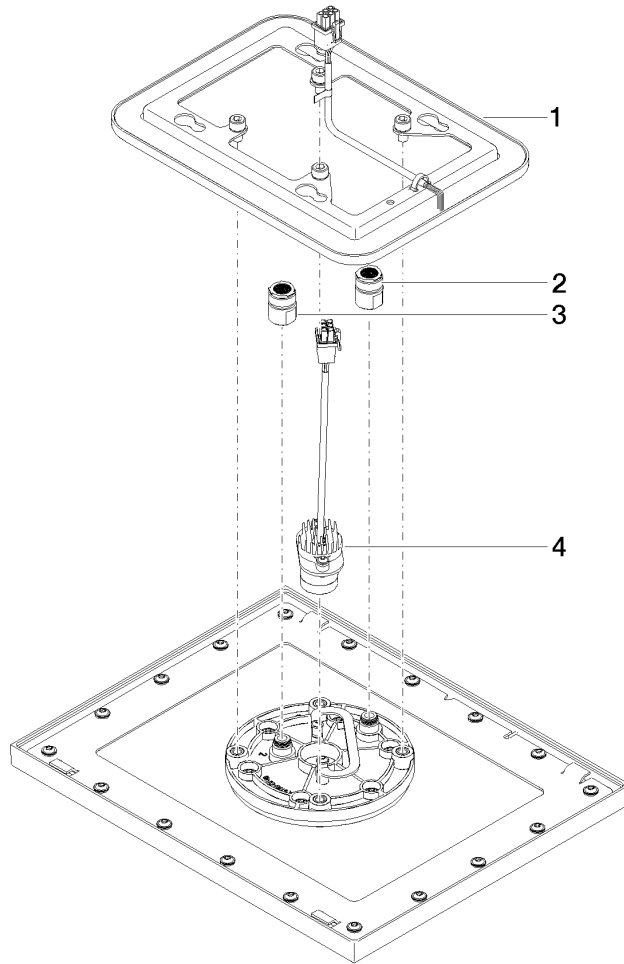

Required miscellaneous

Concealed ceiling installation box for recessed ceiling installation with light - 35 044 970 90

- flush-mounted installation box 360x300 mm RAL 9003 signal white
- recess depth 137mm
- Supply pipe 7 m
- concealed rough parts
- Input 100-240V AC 50-60Hz
- Output 12V DC SELV / Class II
- ZigBee Light Link RGBW controller
- Provided by customer: Zigbee gateway

Rain shower for recessed ceiling installation with light 300 x 240 mm - Brushed Dark Platinum

IMO

28 044 980
mm [inches]

Flow rate chart

Codes & Standards

DIN 4109

ISO 3822

Scottish Water
Byelaws

UK Water Supply
Regulations

Ü-Zeichen

Rain shower for recessed ceiling installation with light 300 x 240 mm - Brushed
Dark Platinum

IMO

28 044 980

Certificates

LGA_38

WRAS_240502

28 044 980

Product version from 5/1/2022

Rain shower for recessed ceiling installation with light 300 x 240 mm - Brushed
Dark Platinum

IMO

28 044 980

Spare parts list

Product version from 5/1/2022

No.	Item Number	Name	Quantity used	Delivery time
	90 10 01 224 00 90	electronic accessories	4	2