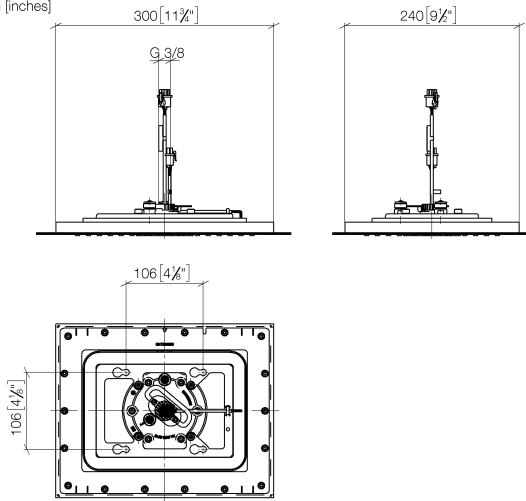

Rain shower for recessed ceiling installation with light 300 x 240 mm - Brushed Dark Platinum

IMO

28 044 980

Fits: IMO, LULU, MEM, CL.1, CYO

- rain shower 300 x 240mm
- PURE RAIN, max. flow rate 12 l/min (at 3 bar)
- PURIFY RAIN, max. flow rate 6 l/min (at 3 bar)
- min. recess depth 137 mm
- with anti-scale system
- central RGBW LED spot
- RGBW LED ambient lighting
- For simultaneous control of the jet types, we recommend the xTool thermostat module
- Provided by customer: Zigbee gateway
- Not suitable for use in a steam room.
- WRAS 240502006

Required miscellaneous

Concealed ceiling installation box for recessed ceiling installation with light - 35 044 970 90

- flush-mounted installation box 360x300 mm RAL 9003 signal white
- recess depth 137mm
- Supply pipe 7 m
- concealed rough parts
- Input 100-240V AC 50-60Hz
- Output 12V DC SELV / Class II
- ZigBee Light Link RGBW controller
- Provided by customer: Zigbee gateway

Rain shower for recessed ceiling installation with light 300 x 240 mm - Brushed Dark Platinum

IMO

28 044 980
mm [inches]

Flow rate chart

Codes & Standards

DIN 4109

ISO 3822

Scottish Water
Byelaws

UK Water Supply
Regulations

Ü-Zeichen

Rain shower for recessed ceiling installation with light 300 x 240 mm - Brushed
Dark Platinum

IMO

28 044 980

Certificates

LGA_38

WRAS_240502