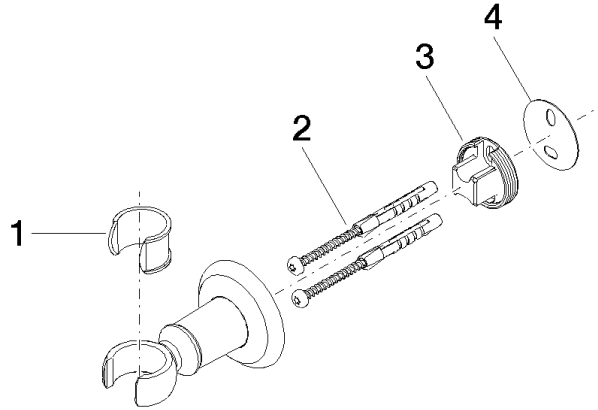

28 050 361

• rosette Ø 55 mm

	Brushed Platinum	28 050 361-06
	Chrome	28 050 361-00
	Platinum	28 050 361-08
	Durabress (23kt Gold)	28 050 361-09
	Brushed Durabress (23kt Gold)	28 050 361-28
	Brushed Dark Platinum	28 050 361-99

28 050 361

mm [inches]

28 050 361

**Product version from 7/3/2016**

Parts for other  
finishes can be found  
here: [Chrome](#)

MADISON Wall bracket - Brushed Platinum

MADISON

28 050 361

**Spare parts list**

**Product version from 7/3/2016**

No.	Item Number	Name	Quantity used	Delivery time
	90 18 40 035 00 90	sleeve	4	2