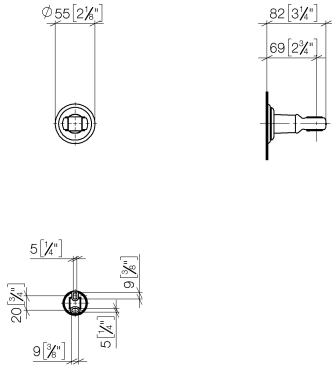

28 050 361

• rosette Ø 55 mm

	Brushed Platinum	28 050 361-06
	Chrome	28 050 361-00
	Platinum	28 050 361-08
	Durabress (23kt Gold)	28 050 361-09
	Brushed Durabress (23kt Gold)	28 050 361-28
	Brushed Dark Platinum	28 050 361-99

28 050 361

mm [inches]

28 050 361

**Product version from 7/3/2016**

Parts for other  
finishes can be found  
here: [Chrome](#)

MADISON Wall bracket - Brushed Platinum

MADISON

28 050 361

**Spare parts list**

**Product version from 7/3/2016**

No.	Item Number	Name	Quantity used	Delivery time
	90 18 40 035 00 90	sleeve	4	2