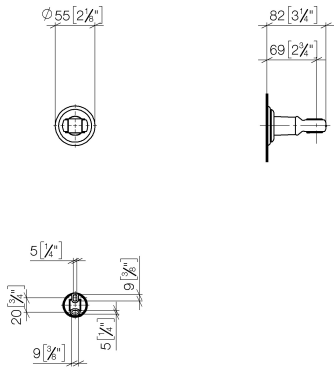

28 050 361 Product version from 7/3/2016

- rosette Ø 55 mm

	Platinum	28 050 361-08
	Chrome	28 050 361-00
	Brushed Platinum	28 050 361-06
	Durabass (23kt Gold)	28 050 361-09

28 050 361 Product version from 7/3/2016

mm [inches]

28 050 361 Product version from 7/3/2016

Parts for other finishes can be found here: [Chrome](#)

Spare parts list

No.	Item Number	Name	Quantity used	Delivery time
1	90 18 40 035 00 90	sleeve	1	2
2	05 30 31 025 00 90	fixing set	1	2
3	08 17 97 582 90	holder	1	2
4	05 30 11 519 00 90	disc	1	2