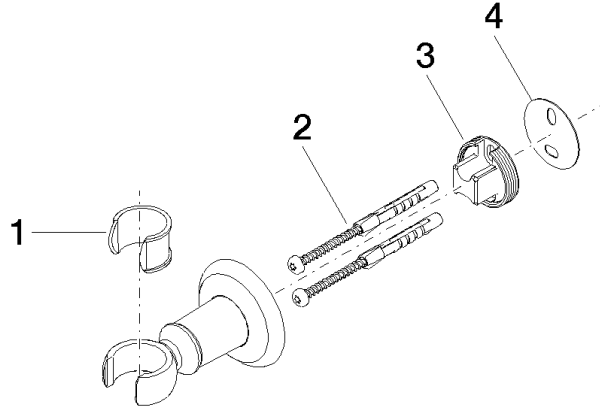

28 050 361 Product version from 7/3/2016

- rosette Ø 55 mm

	Platinum	28 050 361-08
	Chrome	28 050 361-00
	Brushed Platinum	28 050 361-06
	Durabass (23kt Gold)	28 050 361-09

28 050 361 Product version from 7/3/2016

mm [inches]

28 050 361 Product version from 7/3/2016

Parts for other finishes can be found here: [Chrome](#)

Spare parts list

No.	Item Number	Name	Quantity used	Delivery time
1	90 18 40 035 00 90	sleeve	1	2
2	05 30 31 025 00 90	fixing set	1	2
3	08 17 97 582 90	holder	1	2
4	05 30 11 519 00 90	disc	1	2