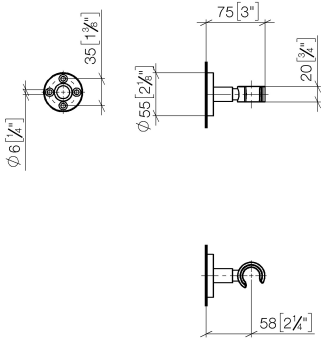

Wall bracket - Light Gold

TARA

28 050 625

● rosette Ø 55 mm

Fits: TARA, META

	Light Gold	28 050 625-26
	Chrome	28 050 625-00
	Brushed Platinum	28 050 625-06
	Dark Chrome	28 050 625-19
	Brushed Light Gold	28 050 625-27
	Brushed Durabronze (23kt Gold)	28 050 625-28
	Matte Black	28 050 625-33
	Brushed Bronze	28 050 625-42
	Brushed Champagne (22kt Gold)	28 050 625-46
	Champagne (22kt Gold)	28 050 625-47
	Brushed Chrome	28 050 625-93
	Brushed Dark Platinum	28 050 625-99

28 050 625

mm [inches]

28 050 625

Product version from 10/1/2023

Parts for other
finishes can be found
here: [Chrome](#)

Wall bracket - Light Gold

TARA

28 050 625

Spare parts list

Product version from 10/1/2023

No.	Item Number	Name	Quantity used	Delivery time
	05 17 62 500 00 90	fixing set	7	2