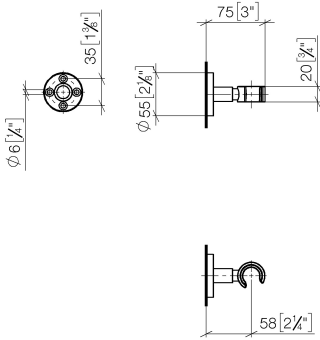

28 050 625

• rosette Ø 55 mm

Fits: TARA, META

	Brushed Bronze	28 050 625-42
	Chrome	28 050 625-00
	Brushed Platinum	28 050 625-06
	Dark Chrome	28 050 625-19
	Light Gold	28 050 625-26
	Brushed Light Gold	28 050 625-27
	Brushed Durabronze (23kt Gold)	28 050 625-28
	Matte Black	28 050 625-33
	Brushed Champagne (22kt Gold)	28 050 625-46
	Champagne (22kt Gold)	28 050 625-47
	Brushed Chrome	28 050 625-93
	Brushed Dark Platinum	28 050 625-99

28 050 625

mm [inches]

28 050 625

Product version from 10/1/2023

Parts for other
finishes can be found
here: [Chrome](#)

Wall bracket - Brushed Bronze

TARA

28 050 625

Spare parts list

Product version from 10/1/2023

No.	Item Number	Name	Quantity used	Delivery time
	05 17 62 500 00 90	fixing set	7	2