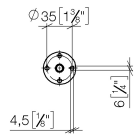

28 050 845

- rosette 60 x 78 mm

	Brushed Platinum	28 050 845-06
	Chrome	28 050 845-00
	Dark Chrome	28 050 845-19
	Brushed Light Gold	28 050 845-27
	Matte Black	28 050 845-33
	Brushed Chrome	28 050 845-93
	Brushed Dark Platinum	28 050 845-99

28 050 845

mm [inches]

28 050 845

Product version from 3/9/2016 to 3/2/2021

**Product version from 3/2/2021**

Parts for other  
finishes can be found  
here: [Chrome](#)