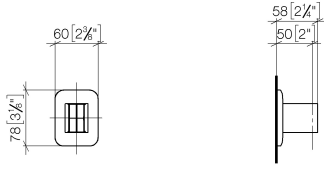

28 050 845

- rosette 60 x 78 mm

	Brushed Platinum	28 050 845-06
	Chrome	28 050 845-00
	Dark Chrome	28 050 845-19
	Brushed Light Gold	28 050 845-27
	Matte Black	28 050 845-33
	Brushed Chrome	28 050 845-93
	Brushed Dark Platinum	28 050 845-99

28 050 845

mm [inches]

28 050 845

Product version from 3/9/2016 to 3/2/2021

**Product version from 3/2/2021**

Parts for other  
finishes can be found  
here: [Chrome](#)