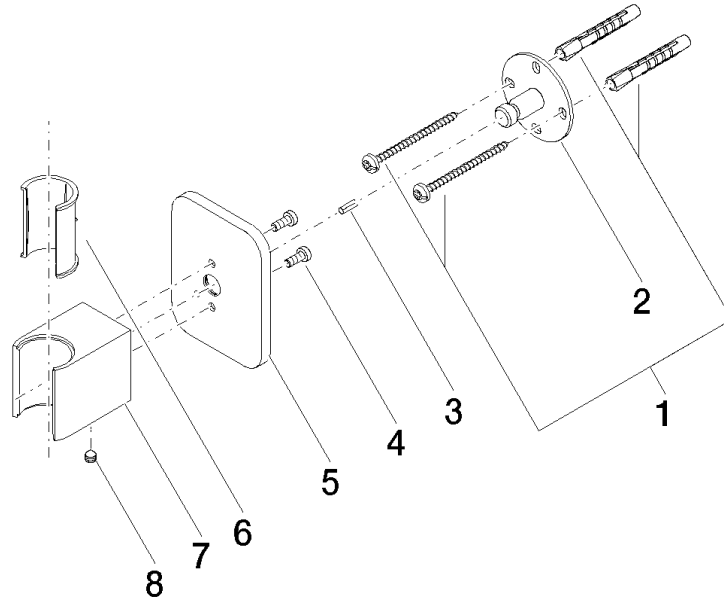

28 050 845

mm [inches]

28 050 845

Product version from 3/9/2016 to 3/2/2021

**Product version from 3/2/2021**

Parts for other  
finishes can be found  
here: [Chrome](#)

## LISSÉ Wall bracket - Brushed Platinum

LISSÉ

28 050 845

#### **Product version from 3/2/2021**

No.	Item Number	Name	Quantity used	Delivery time
	05 30 31 025 00 90	fixing set	9	2